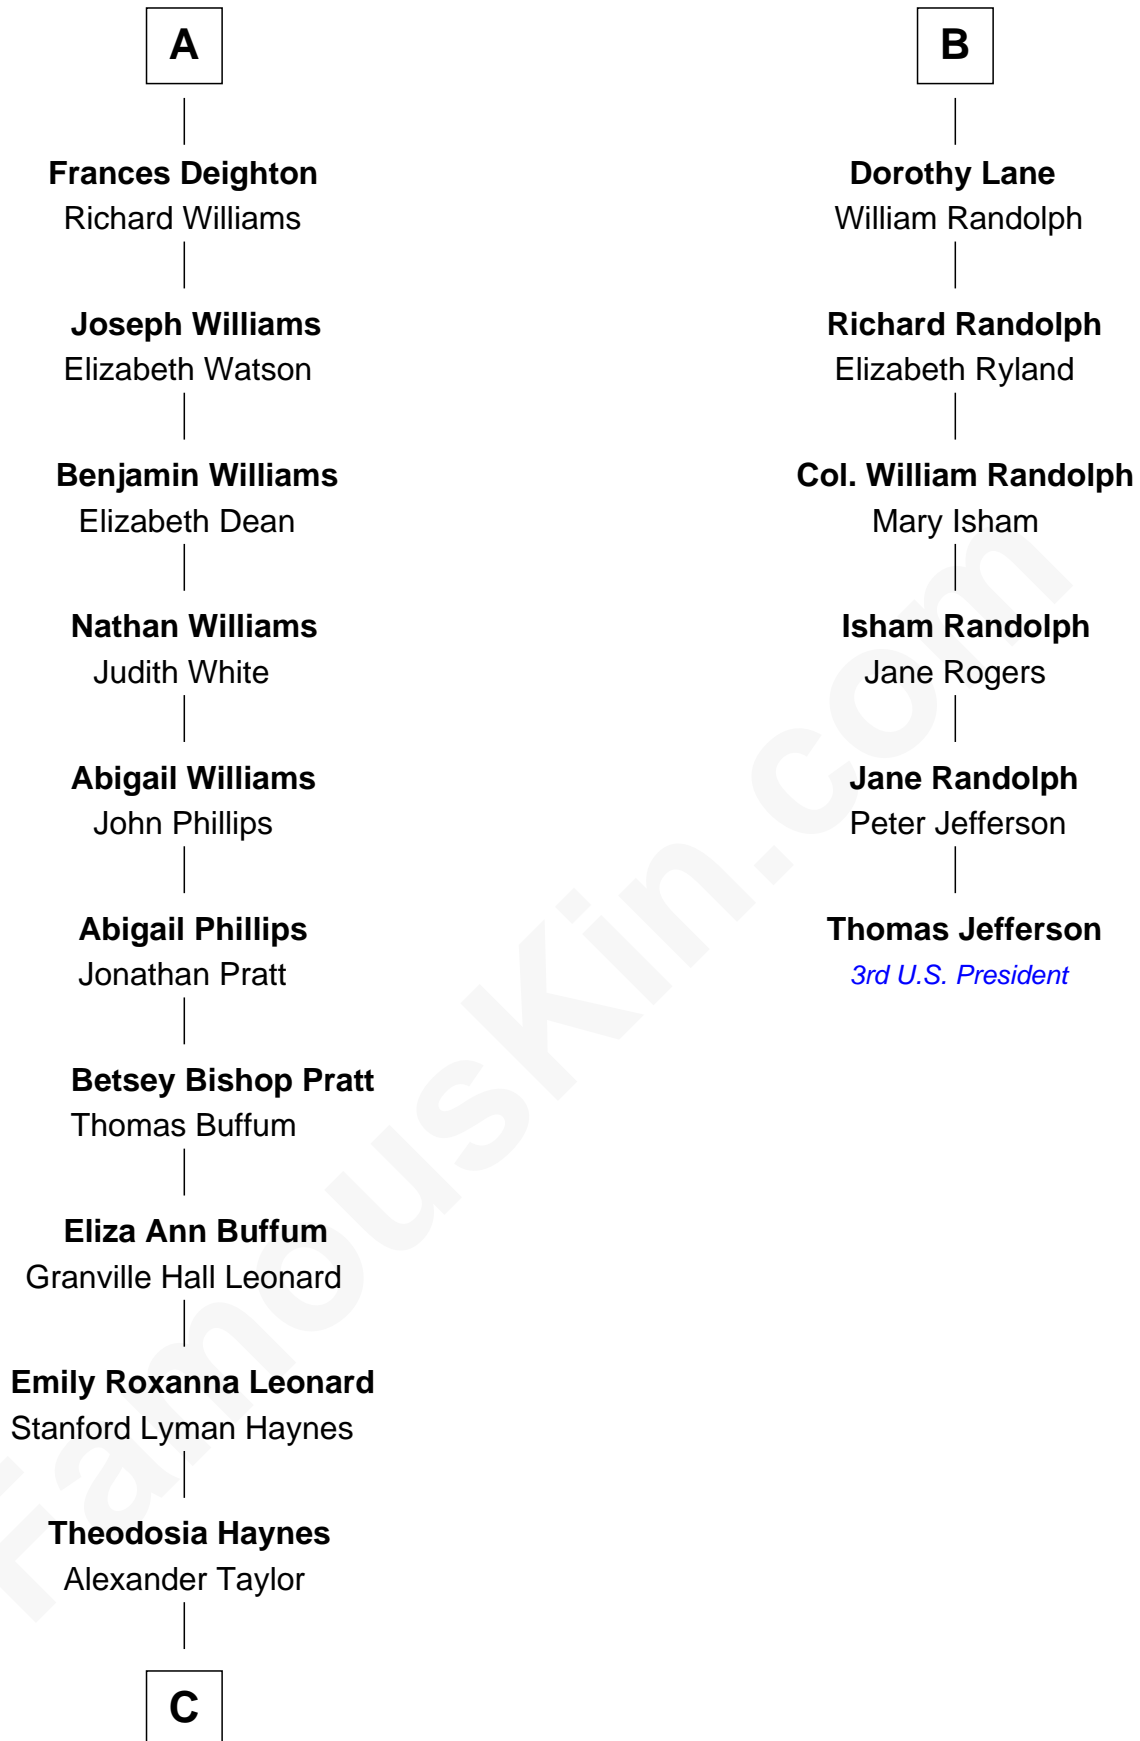

# FamousKin.com Relationship Chart of

**James Taylor**

*Singer-Songwriter*

12th cousin 6 times removed of

**Thomas Jefferson**

*3rd U.S. President and Signer of the Declaration of Independence*

**Sir Thomas Mowbray**

Elizabeth Fitzalan

**Isabel Mowbray**  
Sir James Berkeley

**Maurice Berkeley**  
Isabel Mead

**Anne Berkeley**  
Sir William Dennis

**Isabel Dennis**  
Sir John Berkeley

**Elizabeth Berkeley**  
Henry Lygon

**Elizabeth Lygon**  
Edward Bassett

**Jane Bassett**  
John Deighton

**A**

**Margaret Mowbray**  
Sir Robert Howard

**Katherine Howard**  
Sir Edward Neville

**Catherine Neville**  
Robert Tanfield

**William Tanfield**  
Elizabeth Stavelly

**Frances Tanfield**  
Bridget Cave

**Anne Tanfield**  
Clement Vincent

**Elizabeth Vincent**  
Richard Lane

**B**

C

Dr. Isaac Montrose Taylor

Gertrude Arline Woodard

James Taylor