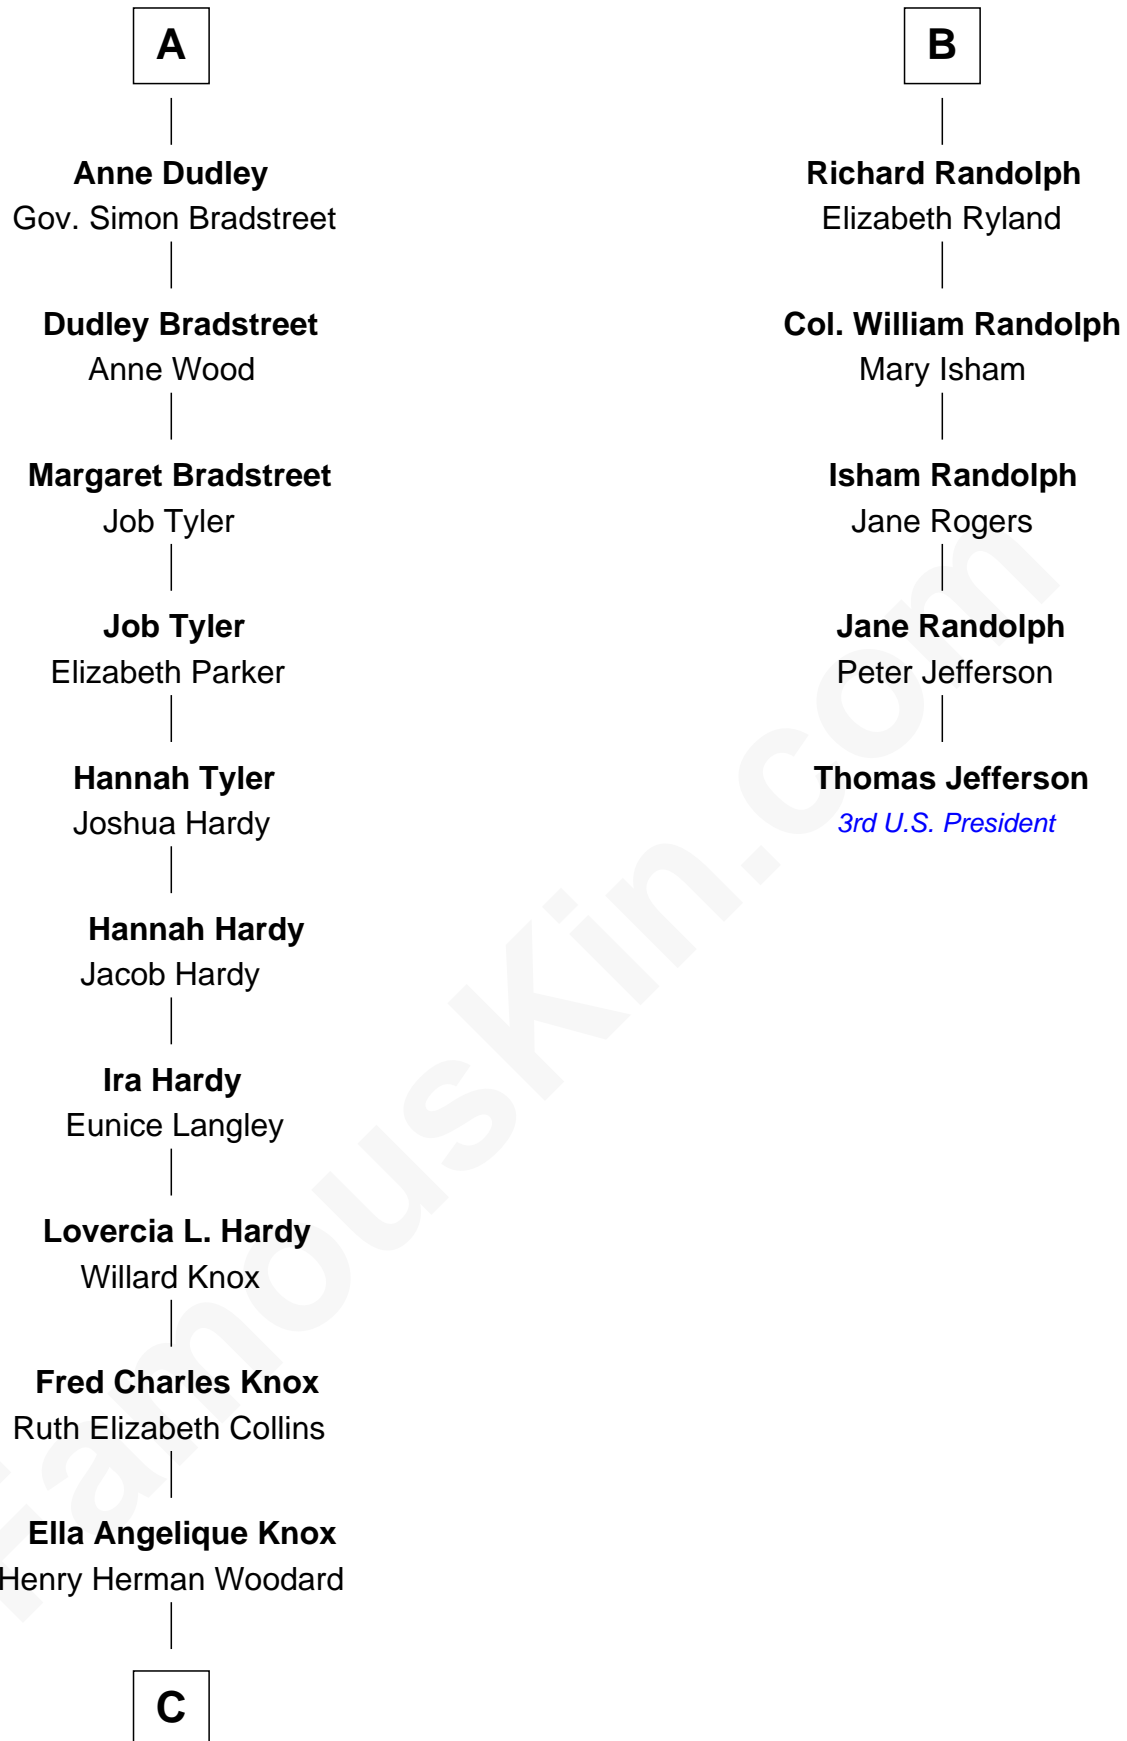

FamousKin.com Relationship Chart of

James Taylor

Singer-Songwriter

11th cousin 7 times removed of

Thomas Jefferson

3rd U.S. President and Signer of the Declaration of Independence

Sir Ralph Neville

Joan Beaufort

Katherine Neville
Sir Thomas Strangeways

Joan Strangeways
Sir William Willoughby

Cecily Willoughby
Sir Edward Sutton

Sir John Sutton
Cecily Grey

Sir Henry Dudley
----- Ashton

Probable

Roger Dudley
Susanna Thorne

Gov. Thomas Dudley
Dorothy York

A

Sir Edward Neville
Katherine Howard

Catherine Neville
Robert Tanfield

William Tanfield
Elizabeth Stavelly

Frances Tanfield
Bridget Cave

Anne Tanfield
Clement Vincent

Elizabeth Vincent
Richard Lane

Dorothy Lane
William Randolph

B

C

Gertrude Arline Woodard

Dr. Isaac Montrose Taylor

James Taylor

Singer-Songwriter

FamousKin.com