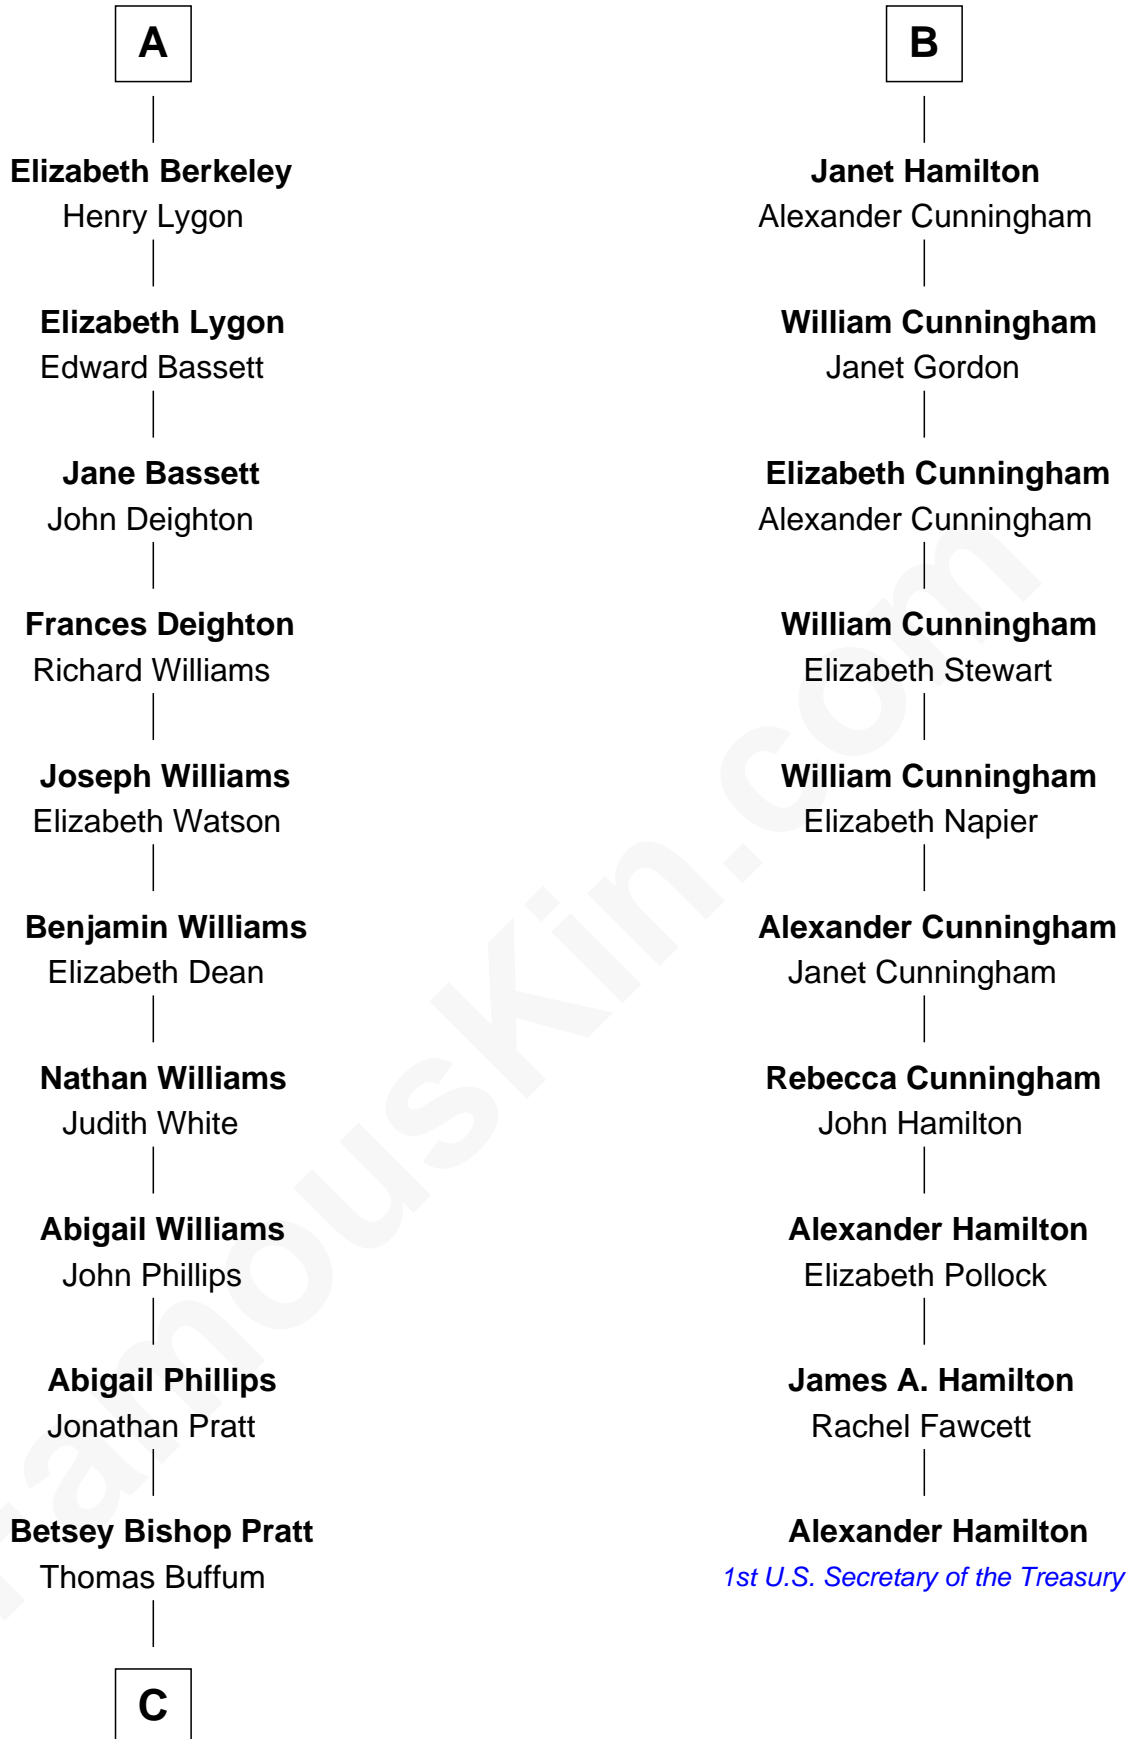

FamousKin.com Relationship Chart of

James Taylor

Singer-Songwriter

16th cousin 5 times removed of

Alexander Hamilton

1st U.S. Secretary of the Treasury

Henry Plantagenet

Maud de Chaworth

Richard Fitzalan

Alice Fitzalan

Sir Thomas de Holand

Margaret de Holand

Sir John Beaufort

Joan Beaufort

James I, King of Scotland

James II, King of Scotland

Mary of Guelders

Mary Stewart of Scotland

James Hamilton

James Hamilton

Janet Beaton

B

C

Eliza Ann Buffum
Granville Hall Leonard

Emily Roxanna Leonard
Stanford Lyman Haynes

Theodosia Haynes
Alexander Taylor

Dr. Isaac Montrose Taylor
Gertrude Arline Woodard

James Taylor
Singer-Songwriter

FamousKin.com