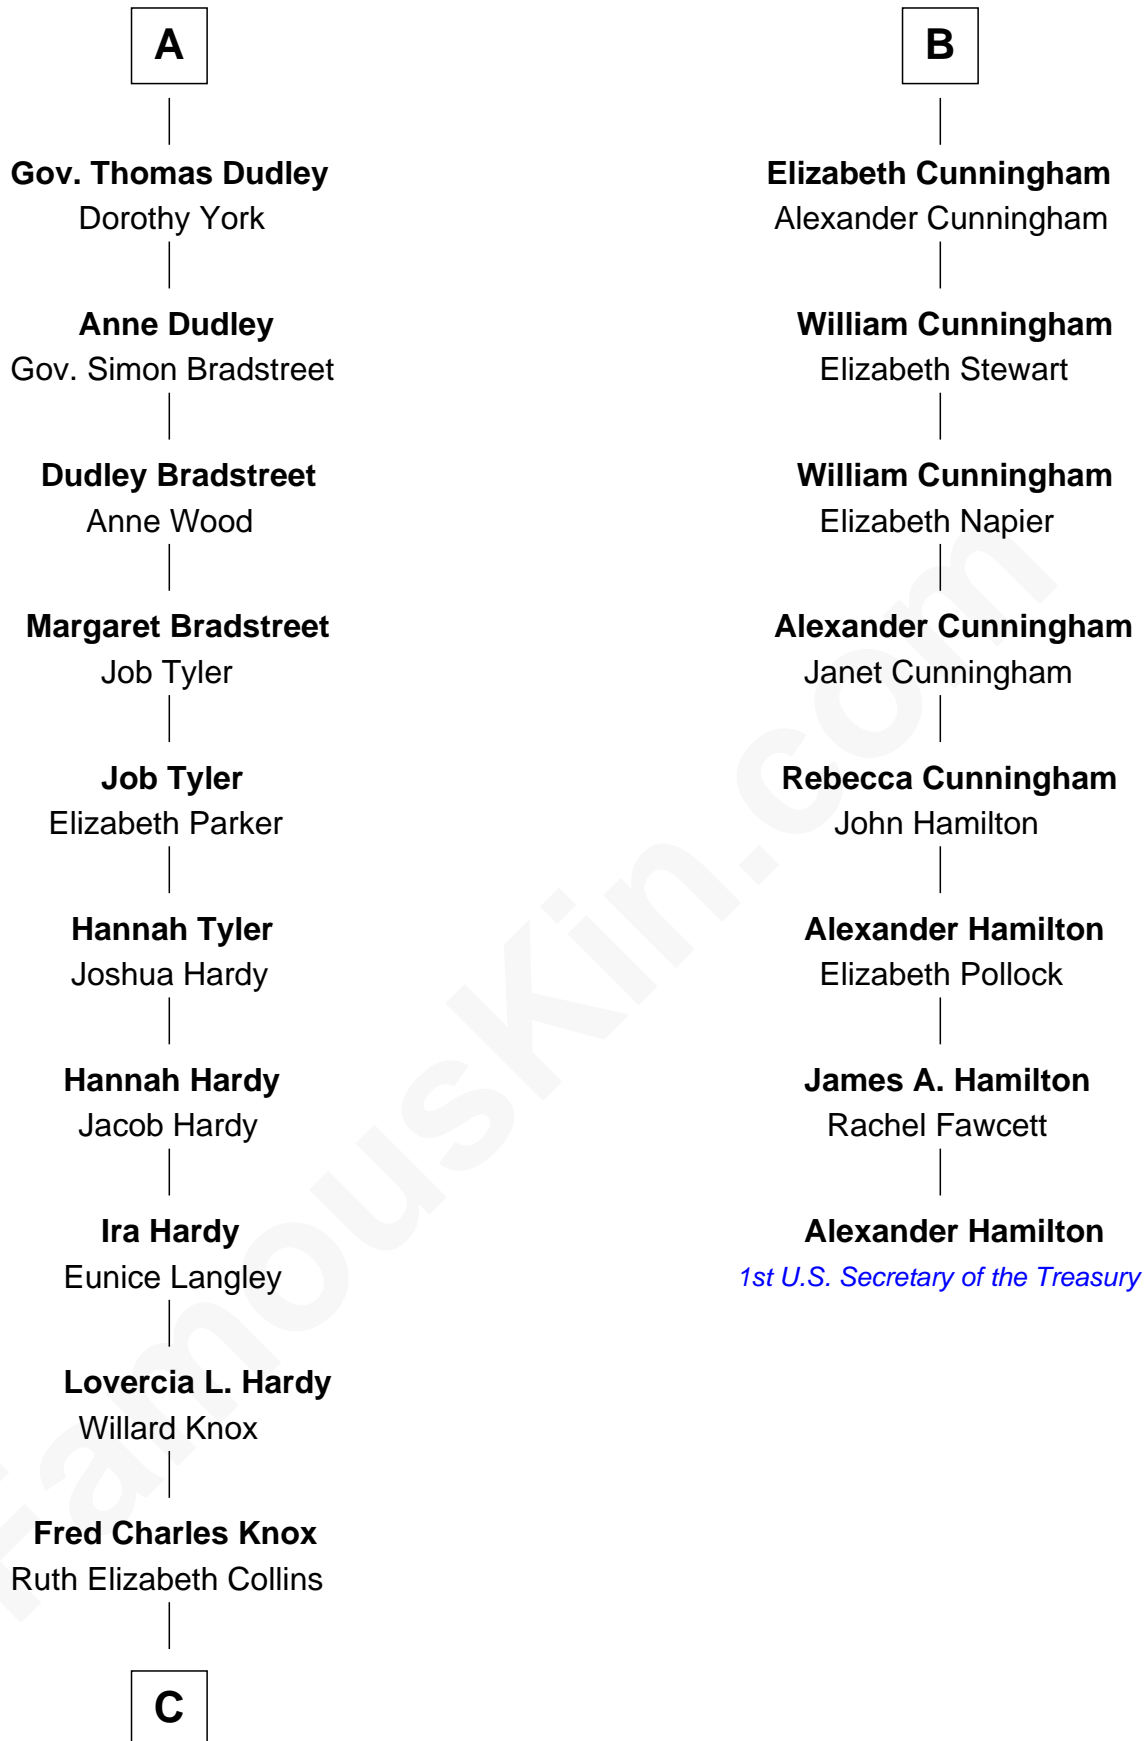

FamousKin.com Relationship Chart of

James Taylor

Singer-Songwriter

14th cousin 5 times removed of

Alexander Hamilton

1st U.S. Secretary of the Treasury

Sir Thomas de Holand

Alice Fitzalan

C

—
Ella Angelique Knox
Henry Herman Woodard

—
Gertrude Arline Woodard
Dr. Isaac Montrose Taylor

—
James Taylor
Singer-Songwriter

FamousKin.com