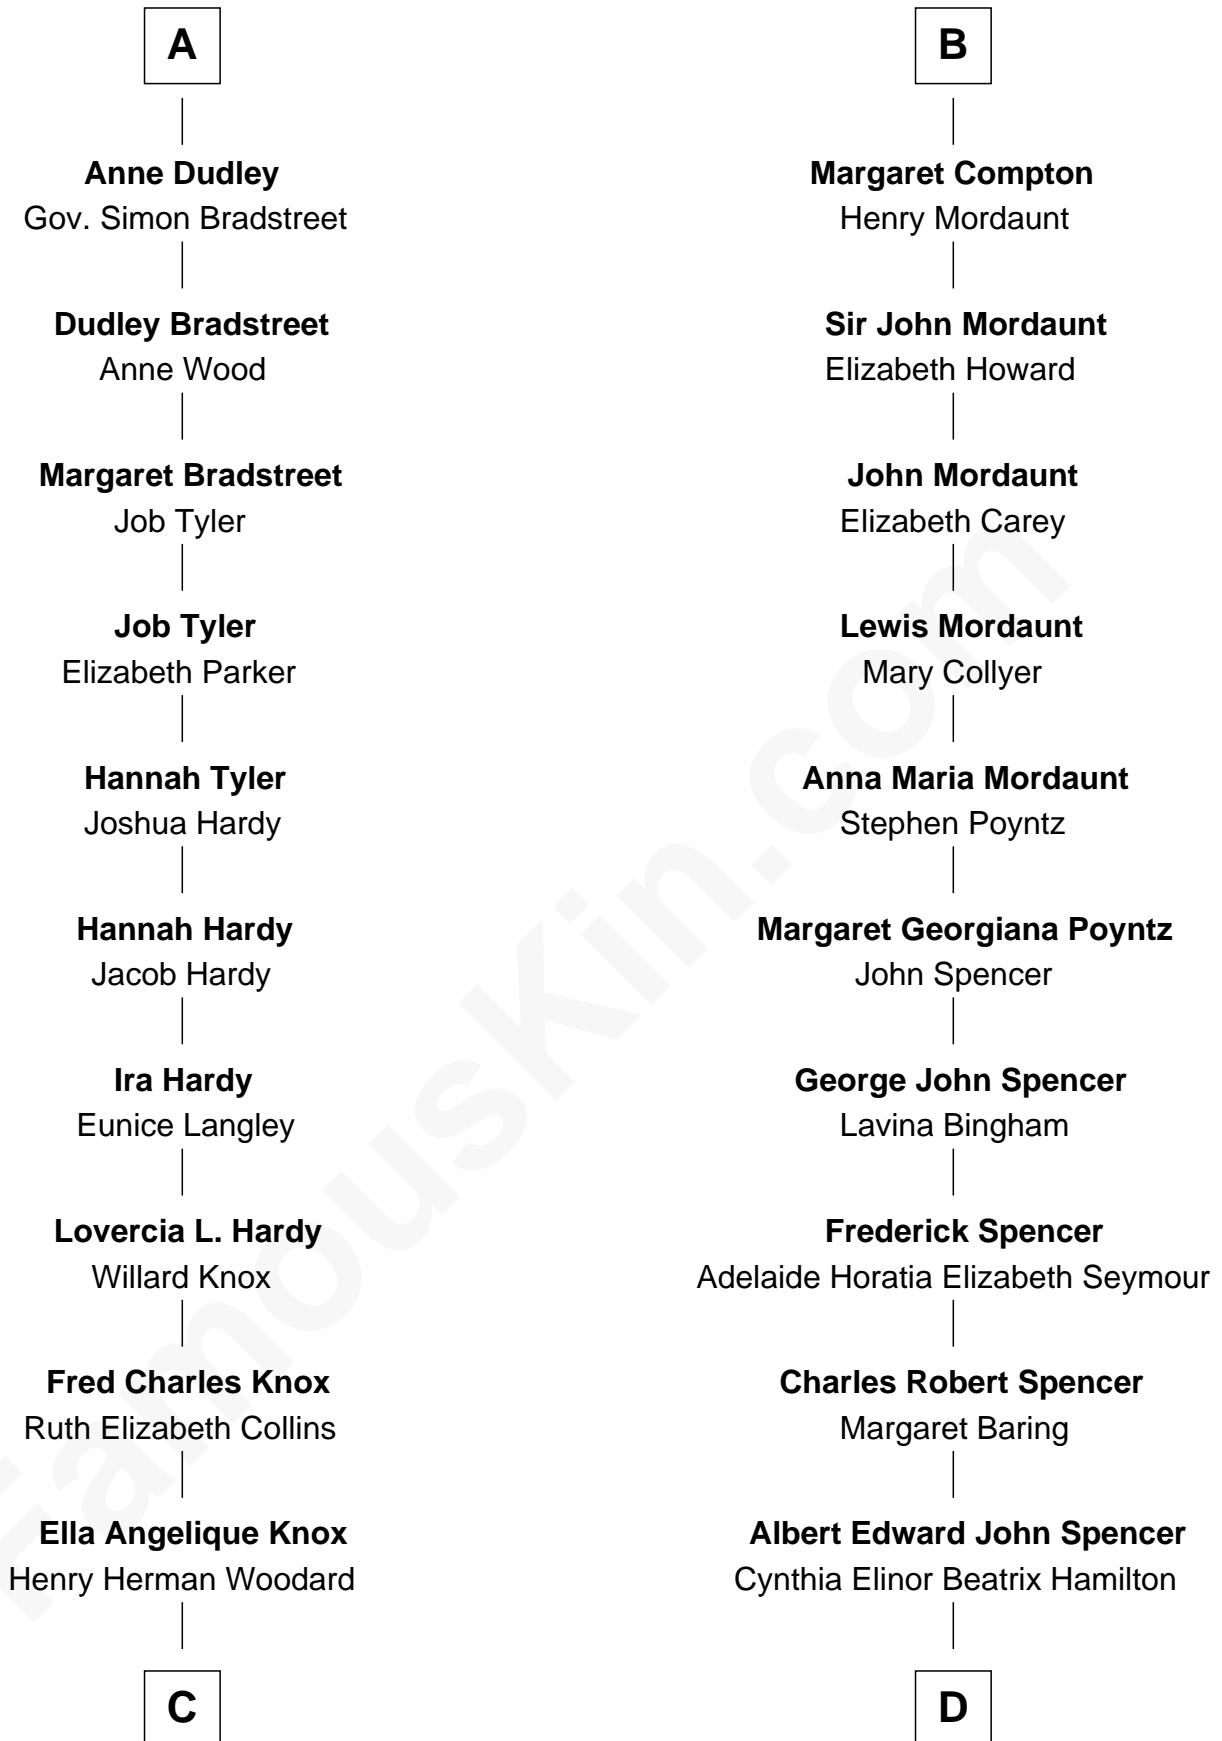

FamousKin.com Relationship Chart of

James Taylor
Singer-Songwriter

18th cousin of

Princess Diana
Princess of Wales

C

Gertrude Arline Woodard
Dr. Isaac Montrose Taylor

James Taylor
Singer-Songwriter

D

Edward John Spencer
Frances Ruth Burke Roche

Princess Diana
Princess of Wales

FamousKin.com