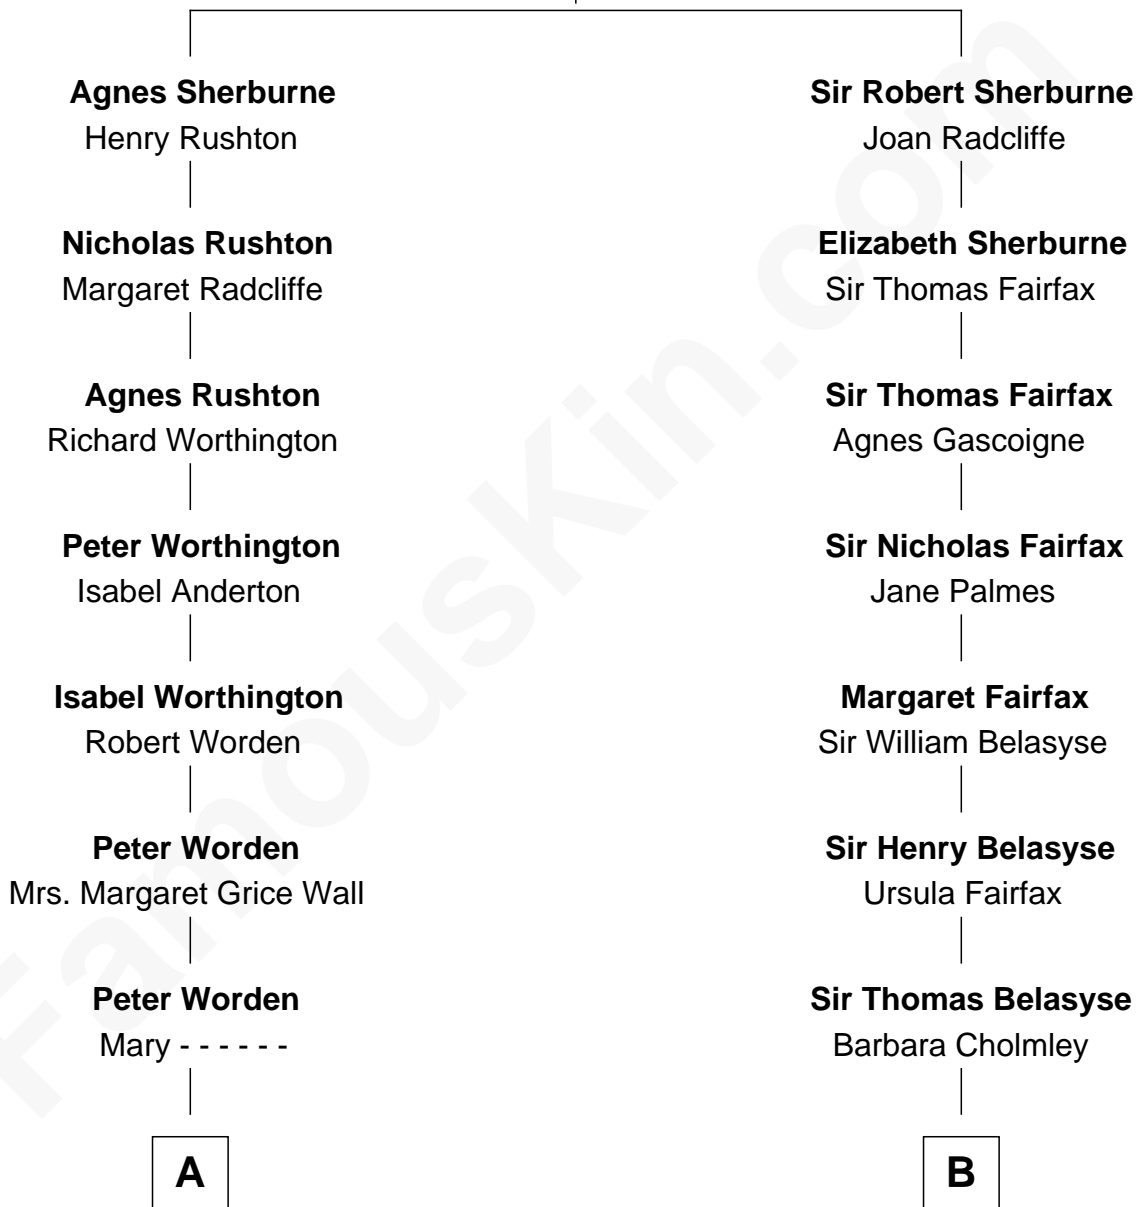

FamousKin.com Relationship Chart of

James Taylor

Singer-Songwriter

17th cousin 1 time removed of

Princess Diana

Princess of Wales

Richard Sherburne

Alice Hamerton

C

—
Dr. Isaac Montrose Taylor

Gertrude Arline Woodard

—
James Taylor

Singer-Songwriter

FamousKin.com