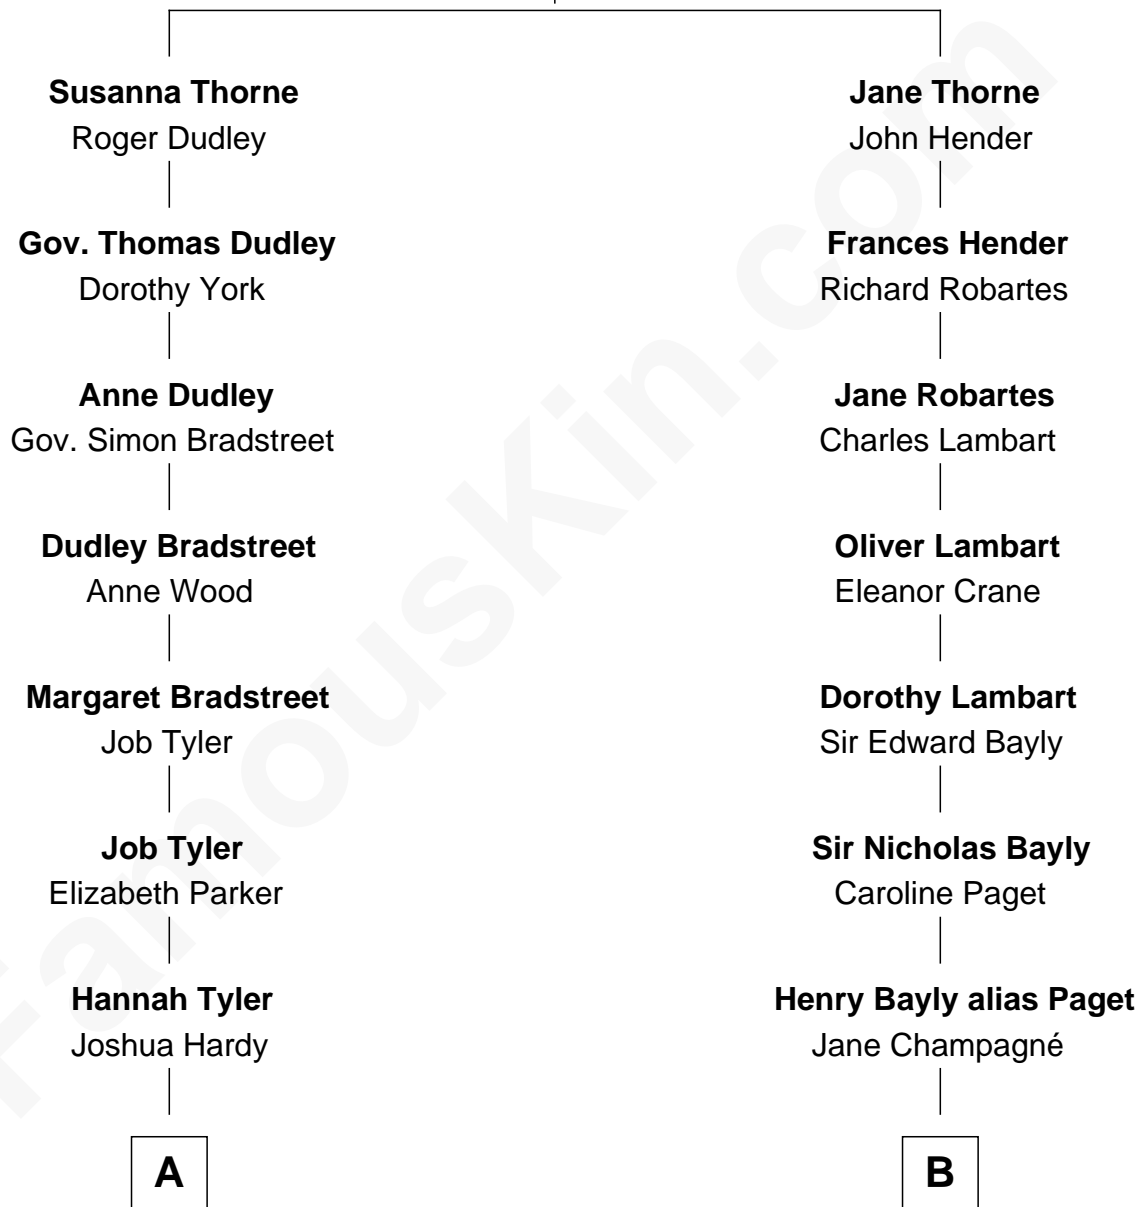

# FamousKin.com Relationship Chart of

**James Taylor**  
*Singer-Songwriter*

13th cousin of

**Princess Diana**  
*Princess of Wales*

**Thomas Thorne**  
Mary Purefoy

**A**

**Hannah Hardy**

Jacob Hardy

**Ira Hardy**

Eunice Langley

**Lovercia L. Hardy**

Willard Knox

**Fred Charles Knox**

Ruth Elizabeth Collins

**Ella Angelique Knox**

Henry Herman Woodard

**Gertrude Arline Woodard**

Dr. Isaac Montrose Taylor

**James Taylor**

*Singer-Songwriter*

**B**

**Henry William Paget**

Lady Caroline Elizabeth Villiers

**Lady Caroline Paget**