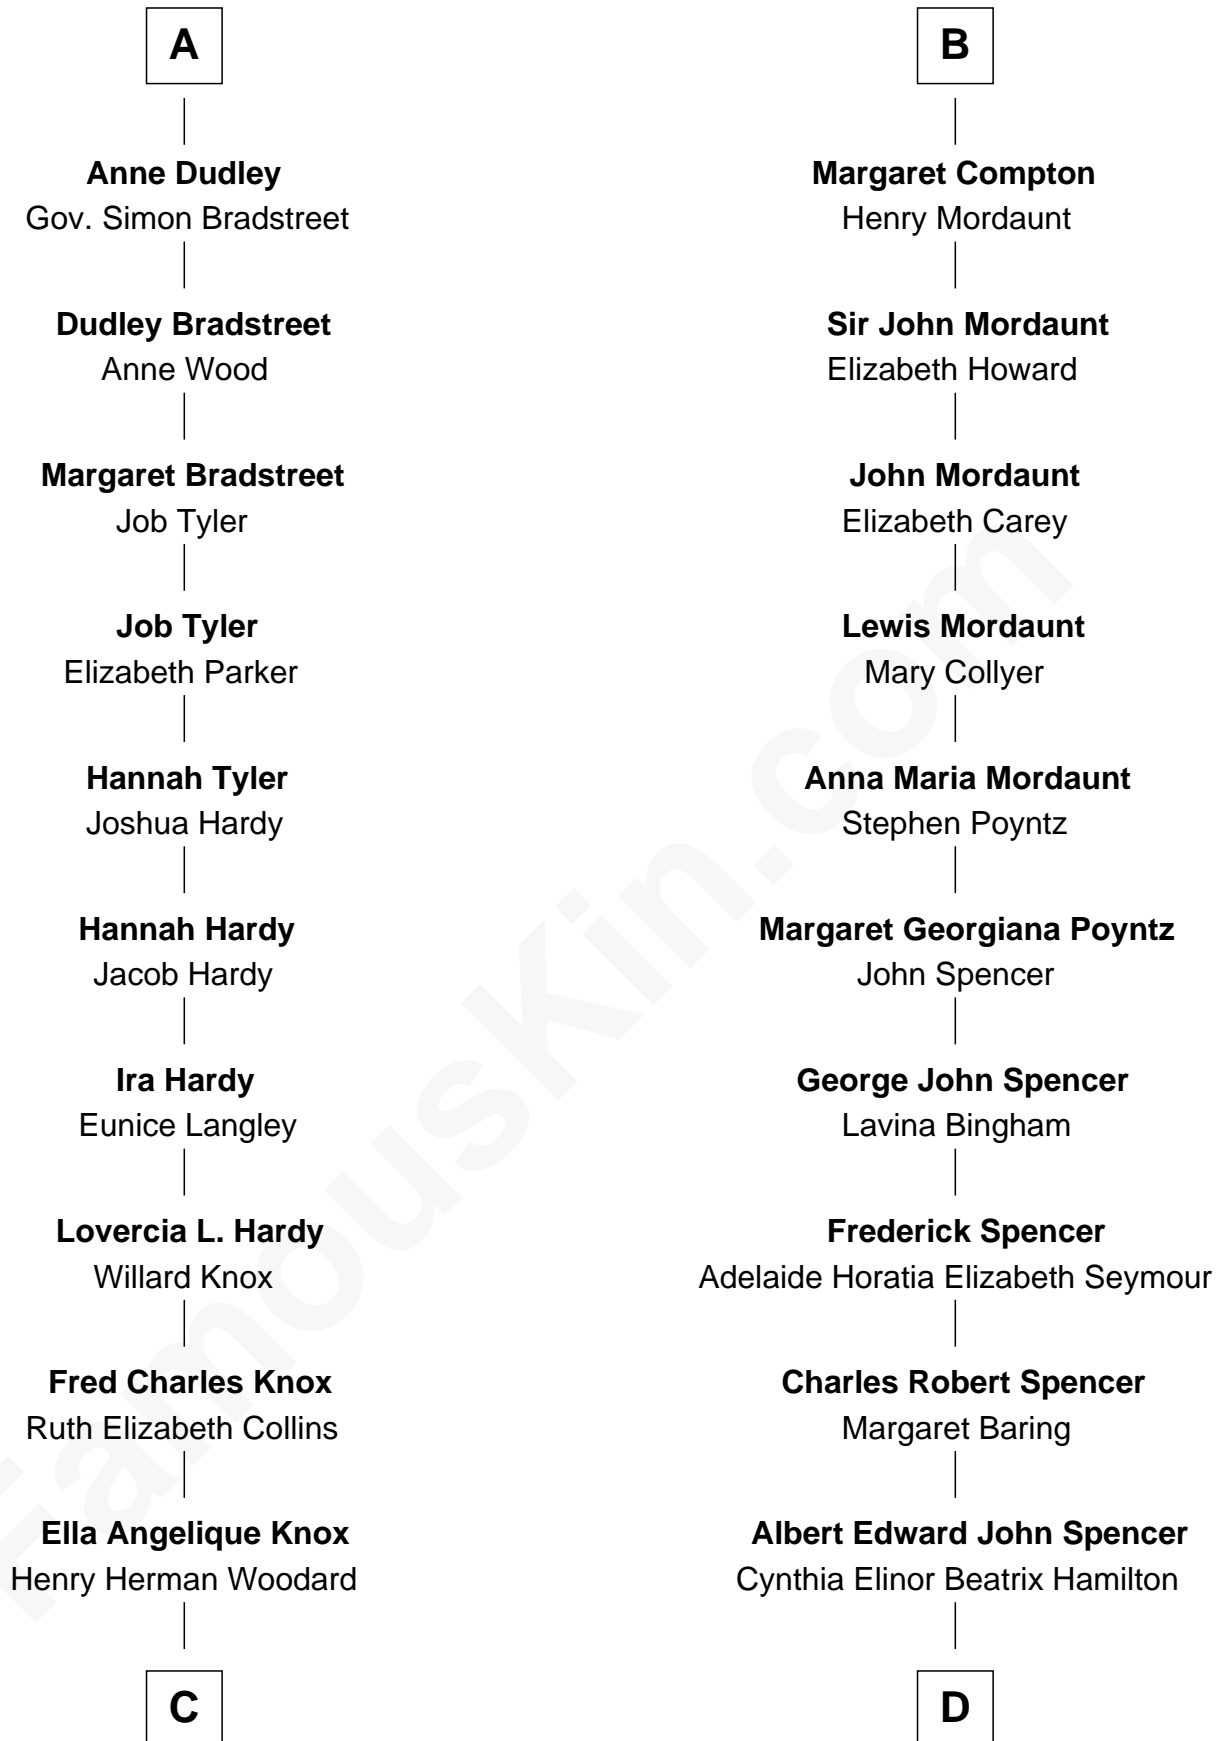

# FamousKin.com Relationship Chart of

**James Taylor**  
Singer-Songwriter

18th cousin 1 time removed of

**Prince William**  
Prince of Wales

**C**

**Gertrude Arline Woodard**  
Dr. Isaac Montrose Taylor

**James Taylor**  
*Singer-Songwriter*

**D**

**Edward John Spencer**  
Frances Ruth Burke Roche

**Princess Diana Frances Spencer**  
Charles III, King of the United Kingdom

**Prince William**  
*Prince of Wales*

FamousKin.com