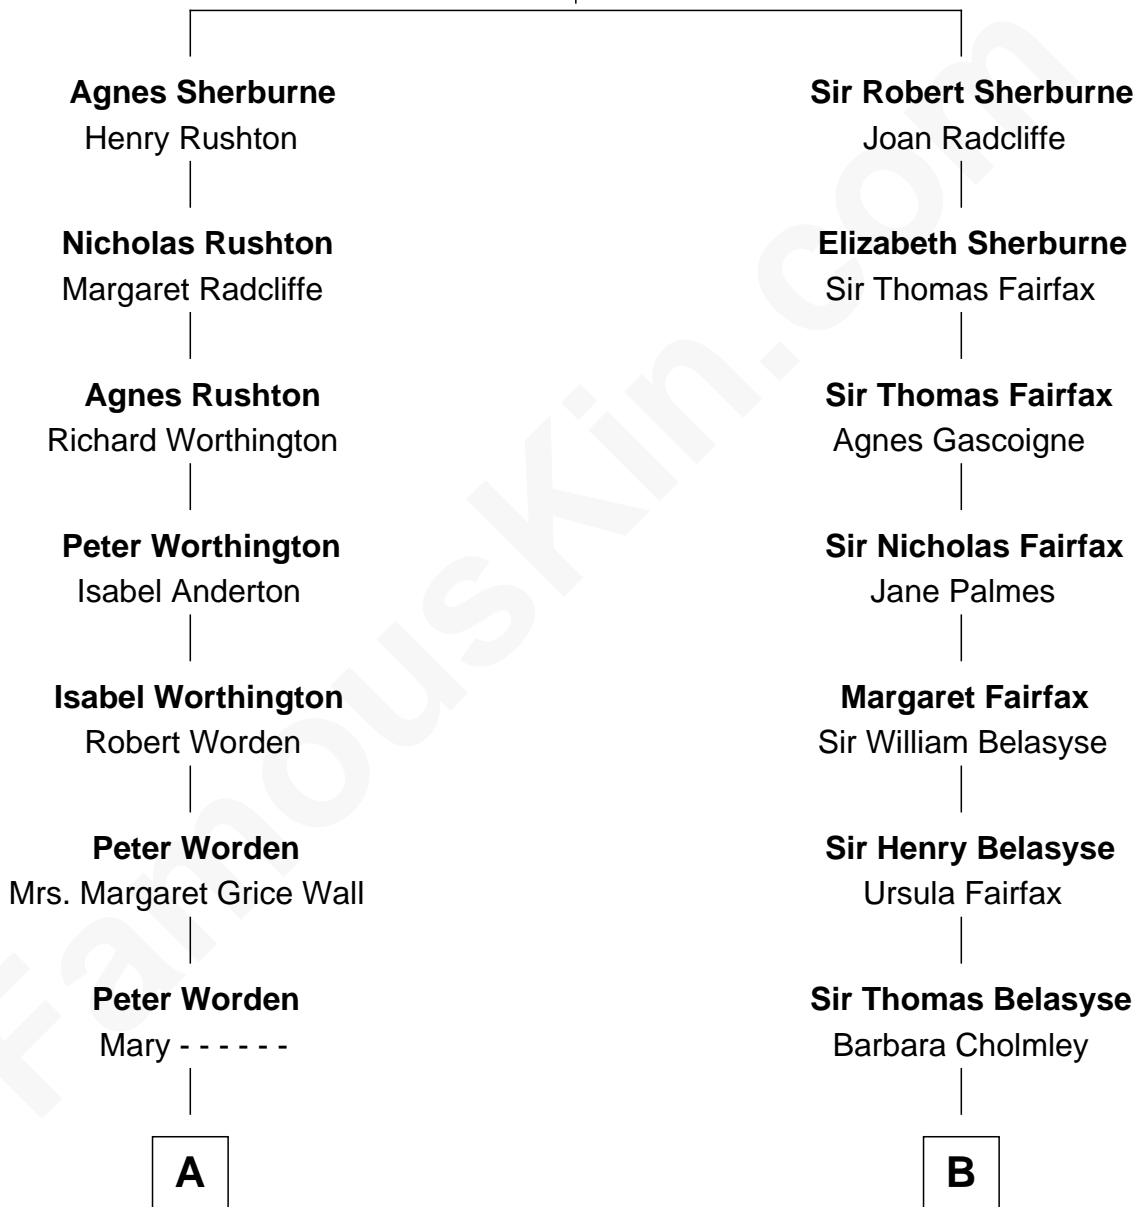

FamousKin.com Relationship Chart of

James Taylor
Singer-Songwriter

18th cousin of

Prince William
Prince of Wales

Richard Sherburne
Alice Hamerton

C

Dr. Isaac Montrose Taylor
Gertrude Arline Woodard

James Taylor
Singer-Songwriter

D

Princess Diana Frances Spencer
Charles III, King of the United Kingdom

Prince William
Prince of Wales

FamousKin.com