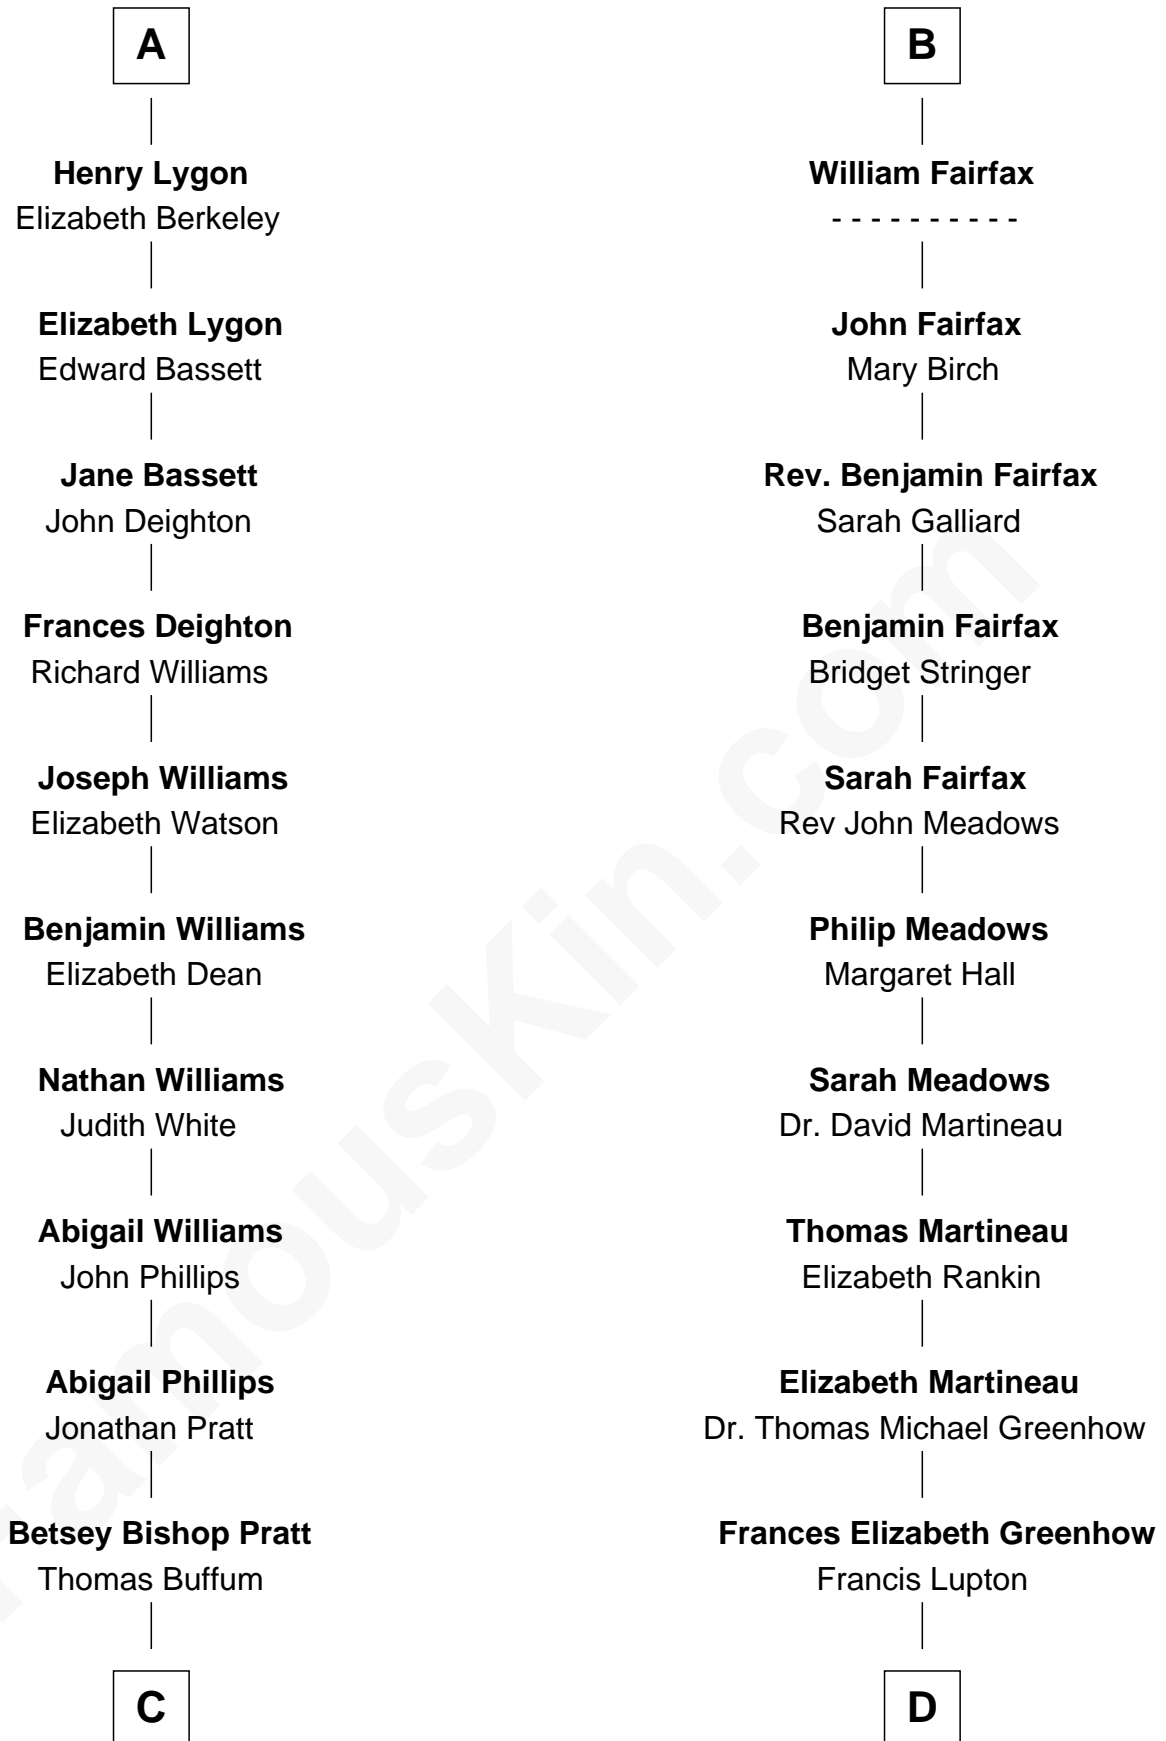

FamousKin.com Relationship Chart of

James Taylor
Singer-Songwriter

21st cousin of

Catherine Middleton
Princess of Wales

Ralph de Stafford
Margaret de Audley

C

Eliza Ann Buffum
Granville Hall Leonard

Emily Roxanna Leonard
Stanford Lyman Haynes

Theodosia Haynes
Alexander Taylor

Dr. Isaac Montrose Taylor
Gertrude Arline Woodard

James Taylor
Singer-Songwriter

D

Francis Martineau Lupton
Harriet Albina Davis

Olive Christina Lupton
Richard Noel Middleton

Peter Francis Middleton
Valerie Glassborow

Michael Francis Middleton
Carole Elizabeth Goldsmith

Catherine Middleton
Princess of Wales