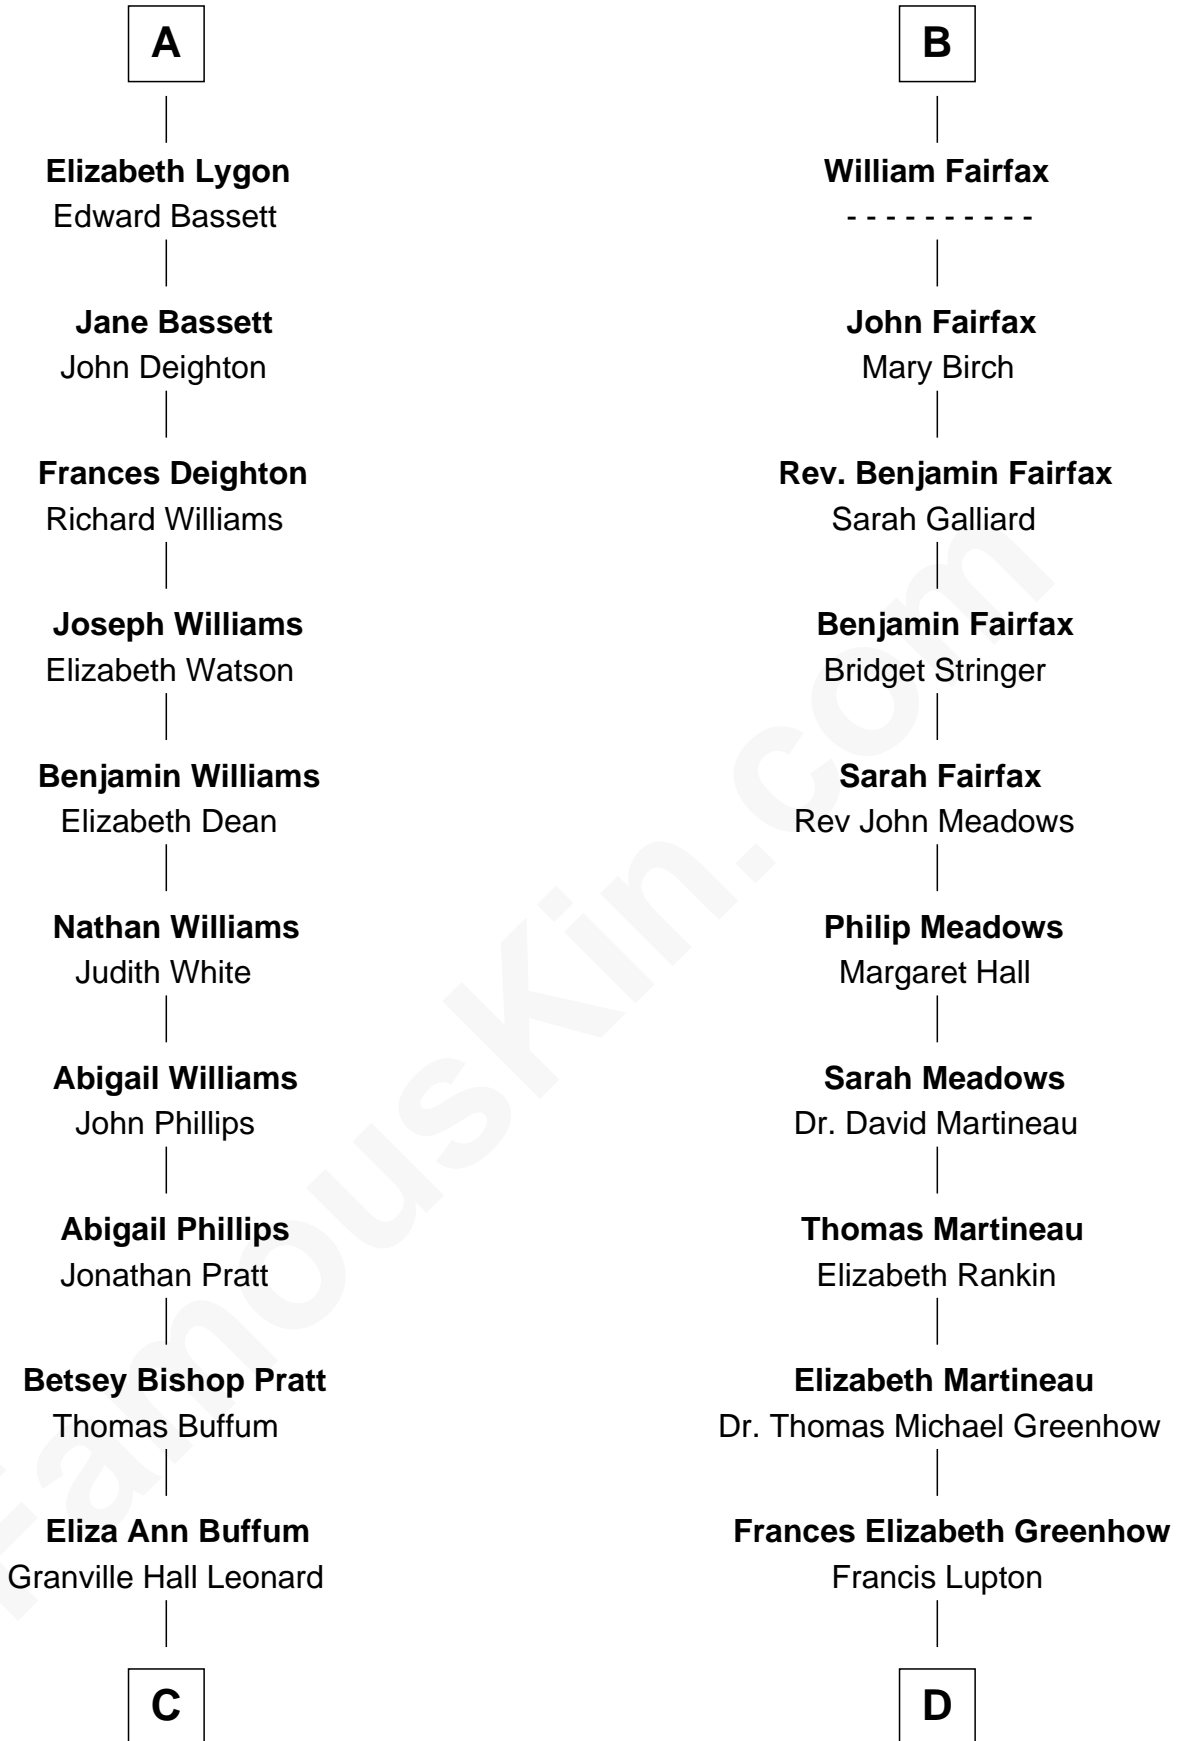

# FamousKin.com Relationship Chart of

**James Taylor**

*Singer-Songwriter*

20th cousin 1 time removed of

**Catherine Middleton**

*Princess of Wales*

**Elizabeth de Badlesmere**

*with husband*  
Sir William de Bohun

**Isabel Mowbray**  
Sir James Berkeley

**Elizabeth Mortimer**  
Sir Henry Percy

**Maurice Berkeley**  
Isabel Mead

**Sir Henry Percy**  
Eleanor Neville

**Anne Berkeley**  
Sir William Dennis

**Sir Henry Percy**  
Eleanor Poynings

**Isabel Dennis**  
Sir John Berkeley

**Margaret Percy**  
Sir William Gascoigne

**Elizabeth Berkeley**  
Henry Lygon

**Agnes Gascoigne**  
Sir Thomas Fairfax

**A**

**B**

**C**

**Emily Roxanna Leonard**  
Stanford Lyman Haynes

**Theodosia Haynes**  
Alexander Taylor

**Dr. Isaac Montrose Taylor**  
Gertrude Arline Woodard

**James Taylor**  
*Singer-Songwriter*

**D**

**Francis Martineau Lupton**  
Harriet Albina Davis

**Olive Christina Lupton**  
Richard Noel Middleton