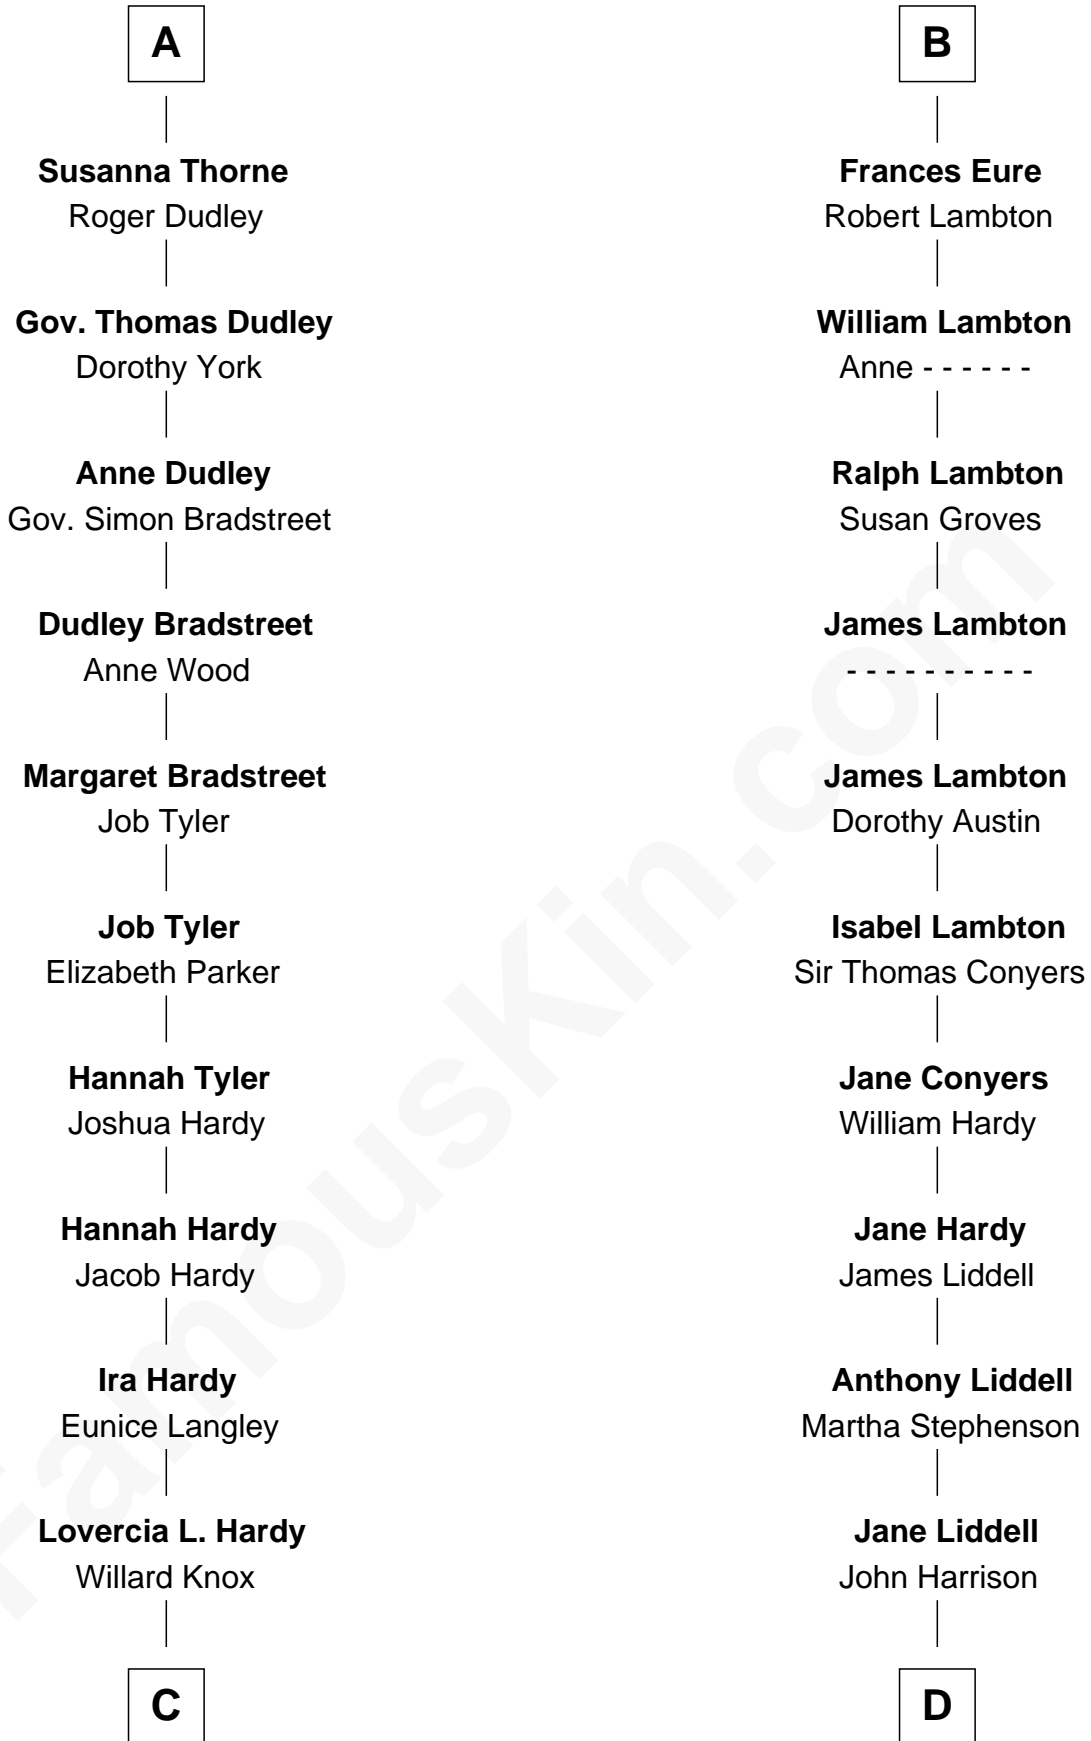

# FamousKin.com Relationship Chart of

**James Taylor**

*Singer-Songwriter*

20th cousin 1 time removed of

**Catherine Middleton**

*Princess of Wales*

**Sir John Grey**

Avice Marmion

**C**

**Fred Charles Knox**  
Ruth Elizabeth Collins

**Ella Angelique Knox**  
Henry Herman Woodard

**Gertrude Arline Woodard**  
Dr. Isaac Montrose Taylor

**James Taylor**  
*Singer-Songwriter*

**D**

**John Harrison**  
Jane Hill

**Thomas Harrison**  
Elizabeth Mary Temple

**Dorothy Harrison**  
Ronald John James Goldsmith

**Carole Elizabeth Goldsmith**  
Michael Francis Middleton

**Catherine Middleton**  
*Princess of Wales*