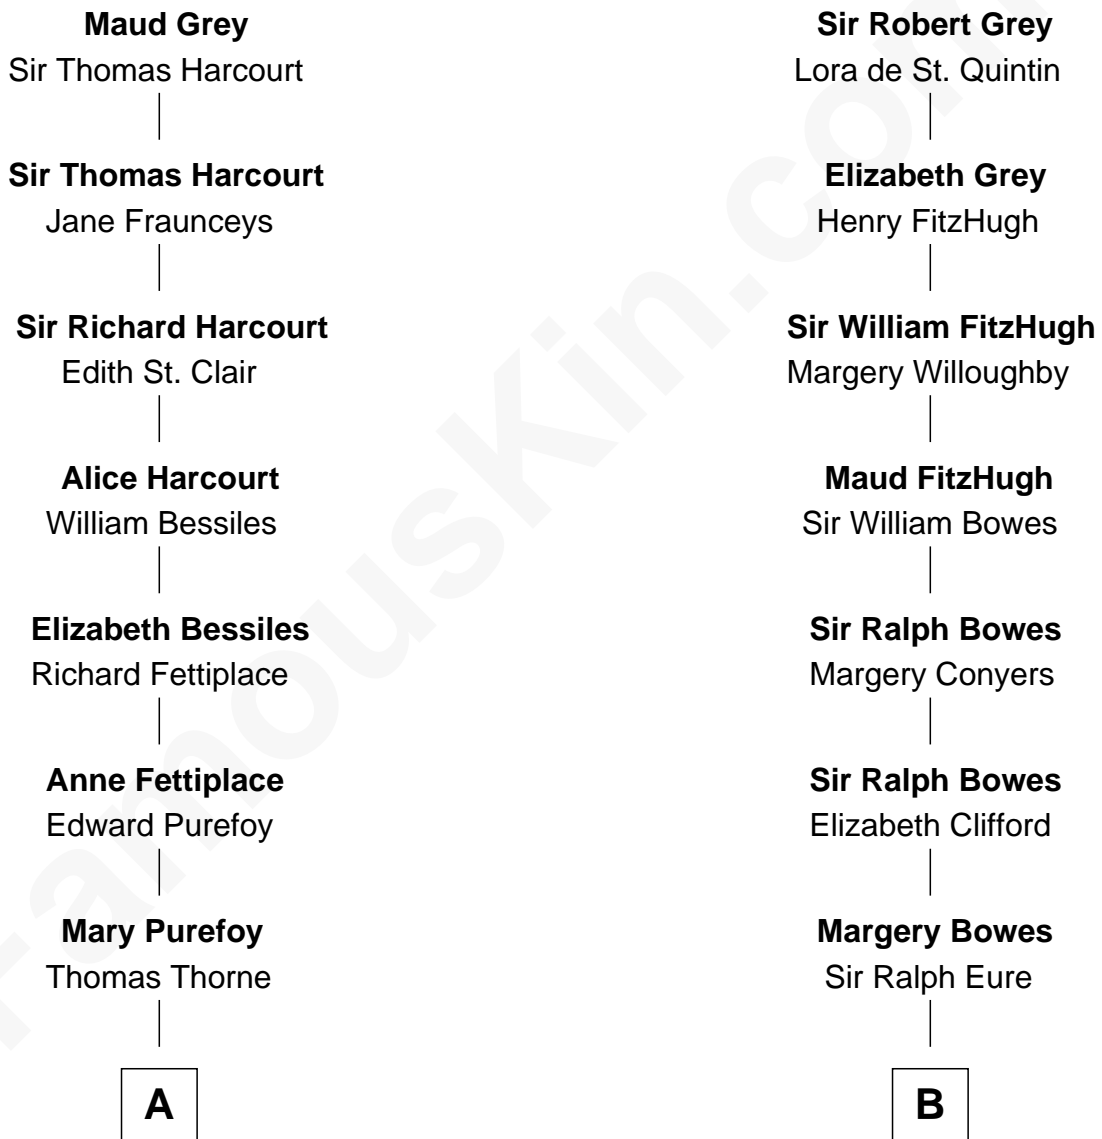

# FamousKin.com Relationship Chart of

**James Taylor**

*Singer-Songwriter*

20th cousin 1 time removed of

**Catherine Middleton**

*Princess of Wales*

**Sir John Grey**

Avice Marmion

**C**

**Fred Charles Knox**  
Ruth Elizabeth Collins

**Ella Angelique Knox**  
Henry Herman Woodard

**Gertrude Arline Woodard**  
Dr. Isaac Montrose Taylor

**James Taylor**  
*Singer-Songwriter*

**D**

**John Harrison**  
Jane Hill