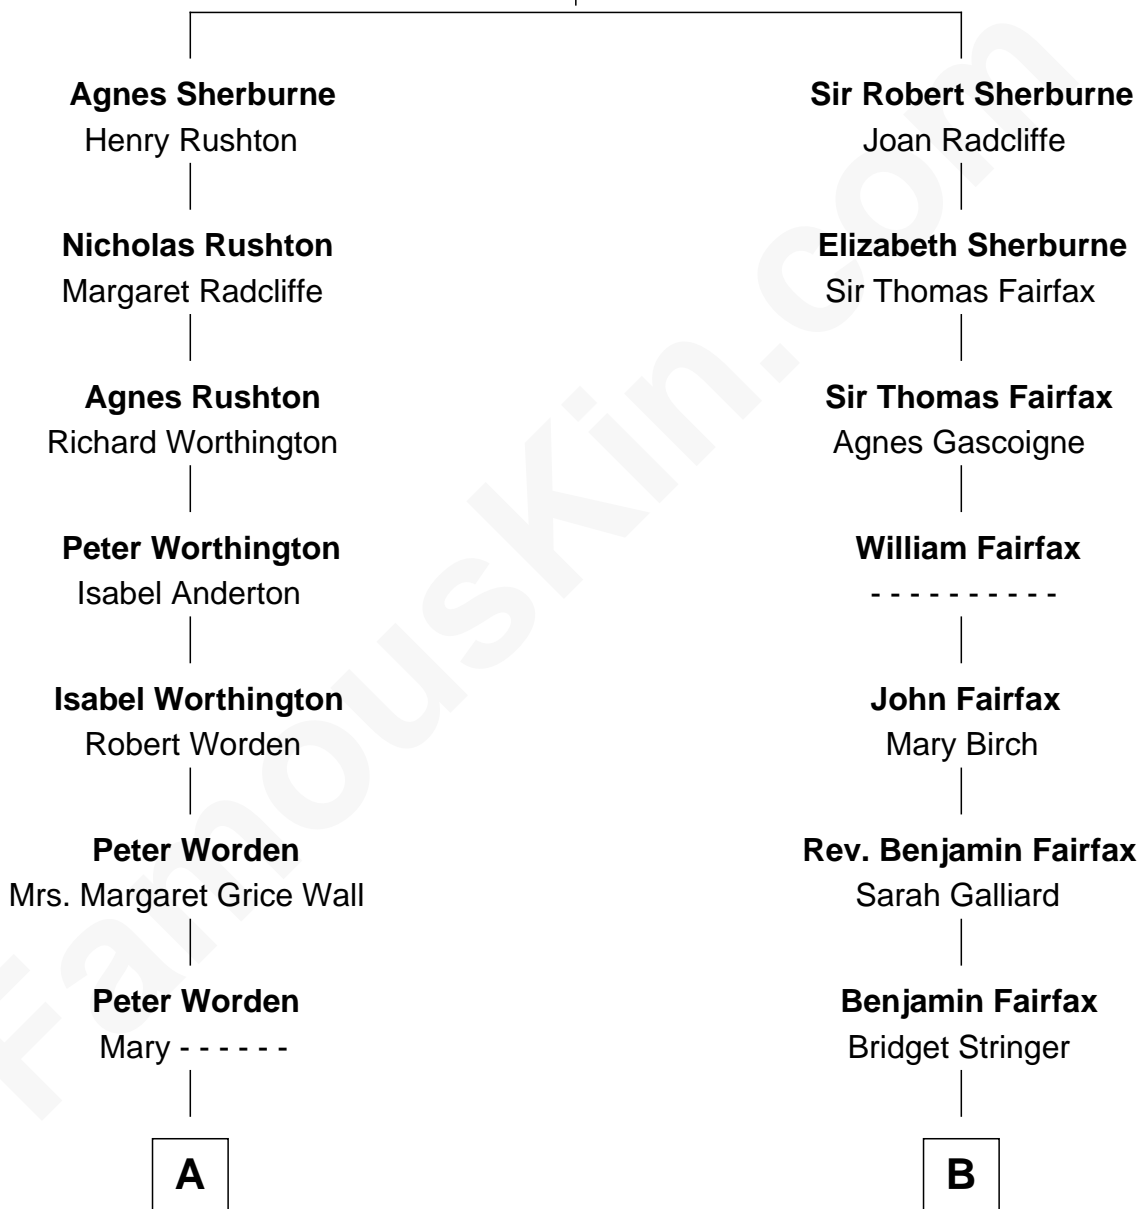

FamousKin.com Relationship Chart of

James Taylor

Singer-Songwriter

17th cousin 1 time removed of

Catherine Middleton

Princess of Wales

Richard Sherburne

Alice Hamerton

C

—
Dr. Isaac Montrose Taylor

Gertrude Arline Woodard

—
James Taylor

Singer-Songwriter

FamousKin.com