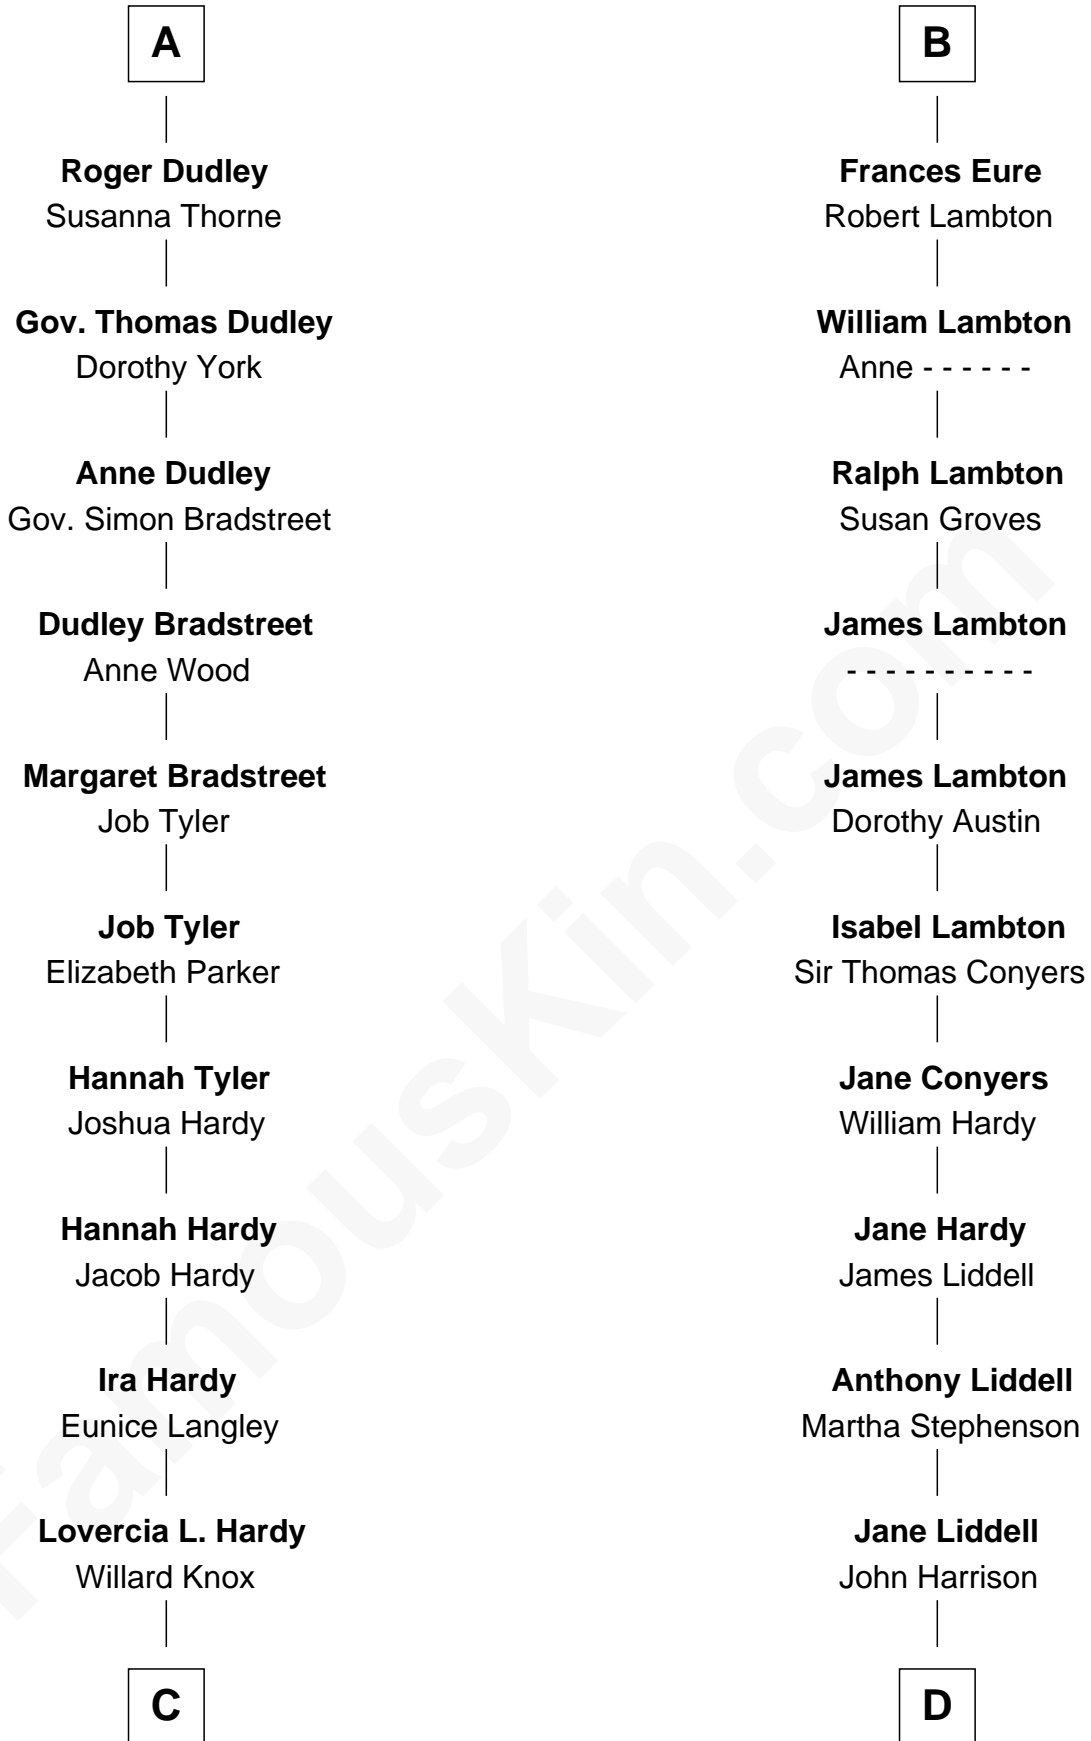

# FamousKin.com Relationship Chart of

**James Taylor**

*Singer-Songwriter*

20th cousin 1 time removed of

**Catherine Middleton**

*Princess of Wales*

**Sir Philip le Despencer**

Elizabeth - - - - -

**Sir Ralph Eure**

Muriel Hastings

**Sir William Eure**

Elizabeth Willoughby

**Sir Ralph Eure**

Margery Bowes

**B**

**C**

**Fred Charles Knox**  
Ruth Elizabeth Collins

**Ella Angelique Knox**  
Henry Herman Woodard

**Gertrude Arline Woodard**  
Dr. Isaac Montrose Taylor

**James Taylor**  
*Singer-Songwriter*

**D**

**John Harrison**  
Jane Hill