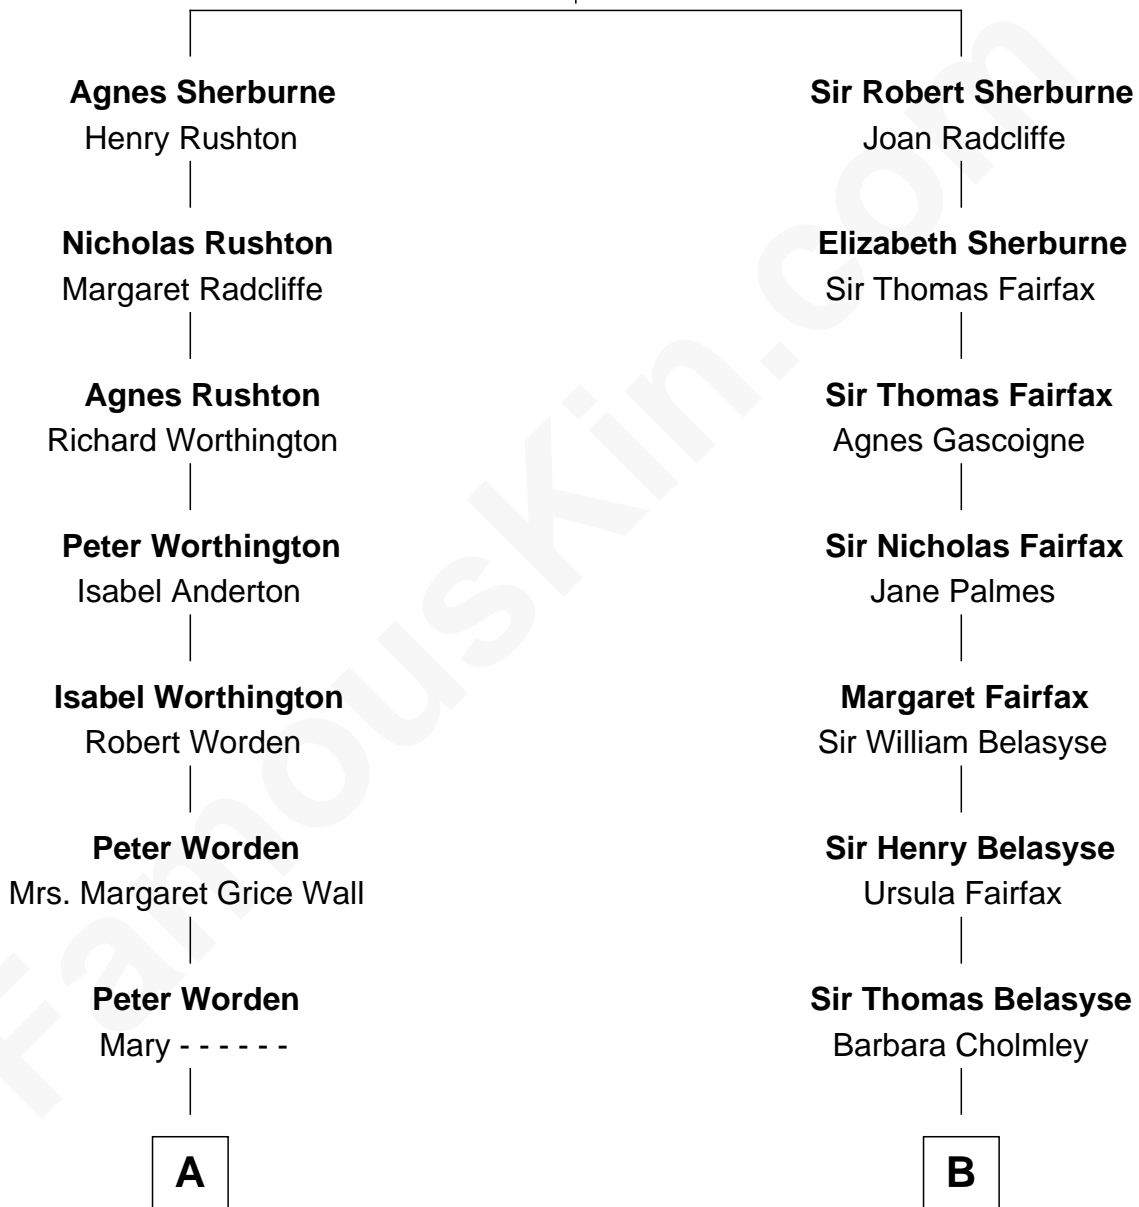

FamousKin.com Relationship Chart of

James Taylor
Singer-Songwriter

18th cousin of

Prince Harry
Duke of Sussex

Richard Sherburne
Alice Hamerton

C

Dr. Isaac Montrose Taylor
Gertrude Arline Woodard

James Taylor
Singer-Songwriter

D

Princess Diana Frances Spencer
Charles III, King of the United Kingdom

Prince Harry
Duke of Sussex

FamousKin.com