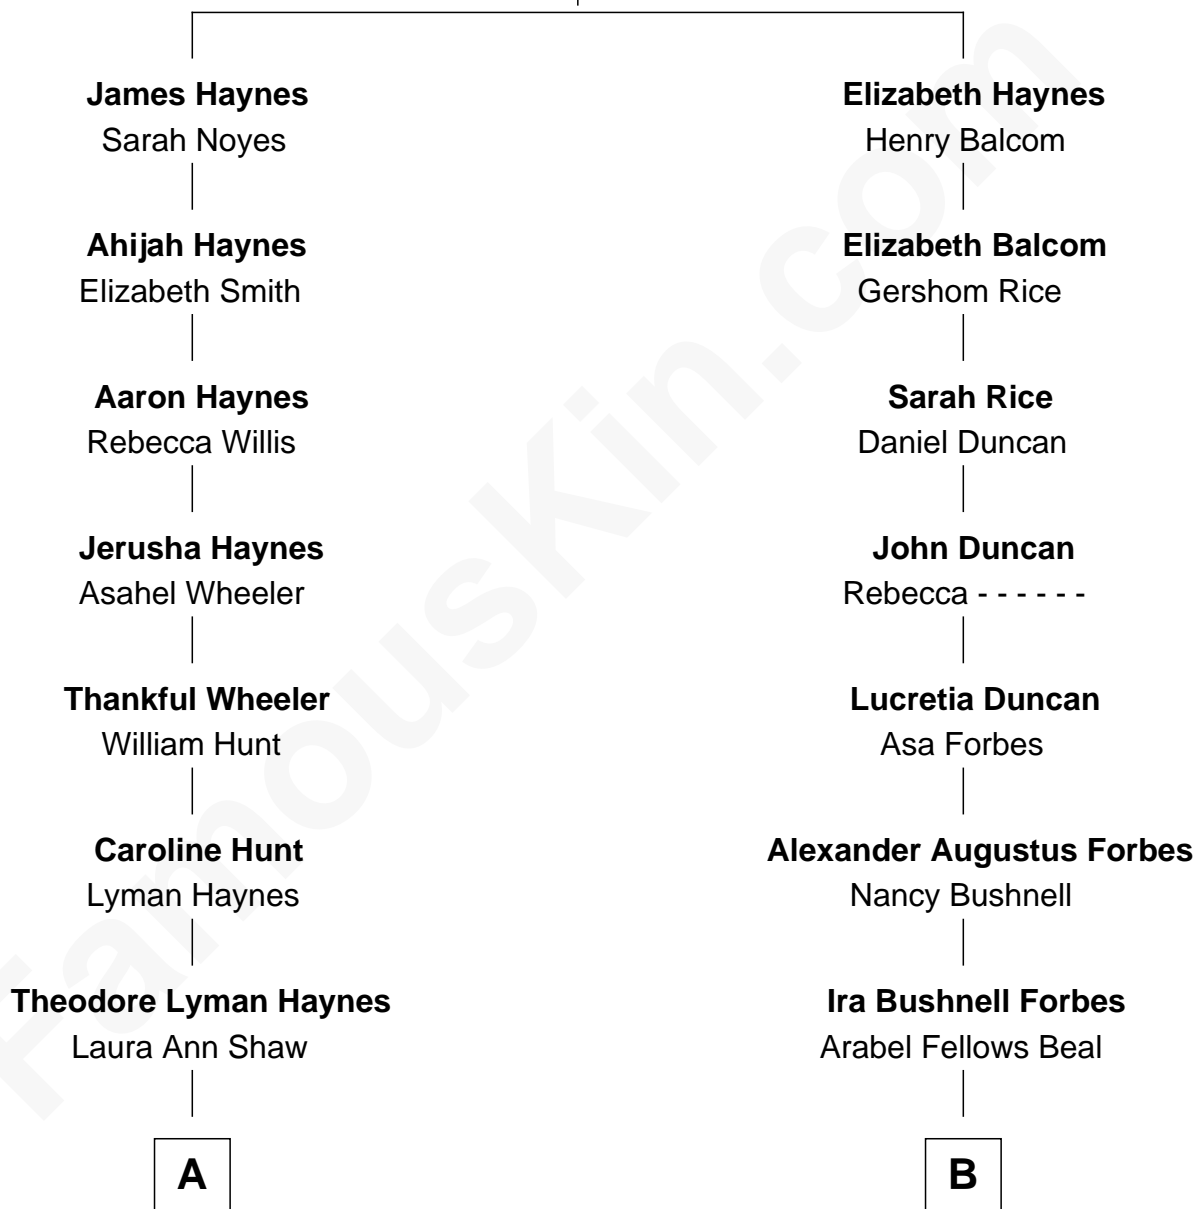

# FamousKin.com Relationship Chart of

**James Taylor**

*Singer-Songwriter*

9th cousin 1 time removed of

**Harry Chapin**

*Singer and Songwriter*

**John Haynes**

Dorothy Noyes

Harry Chapin photo by [Larry D. Moore](#) (CC BY-SA 3.0)