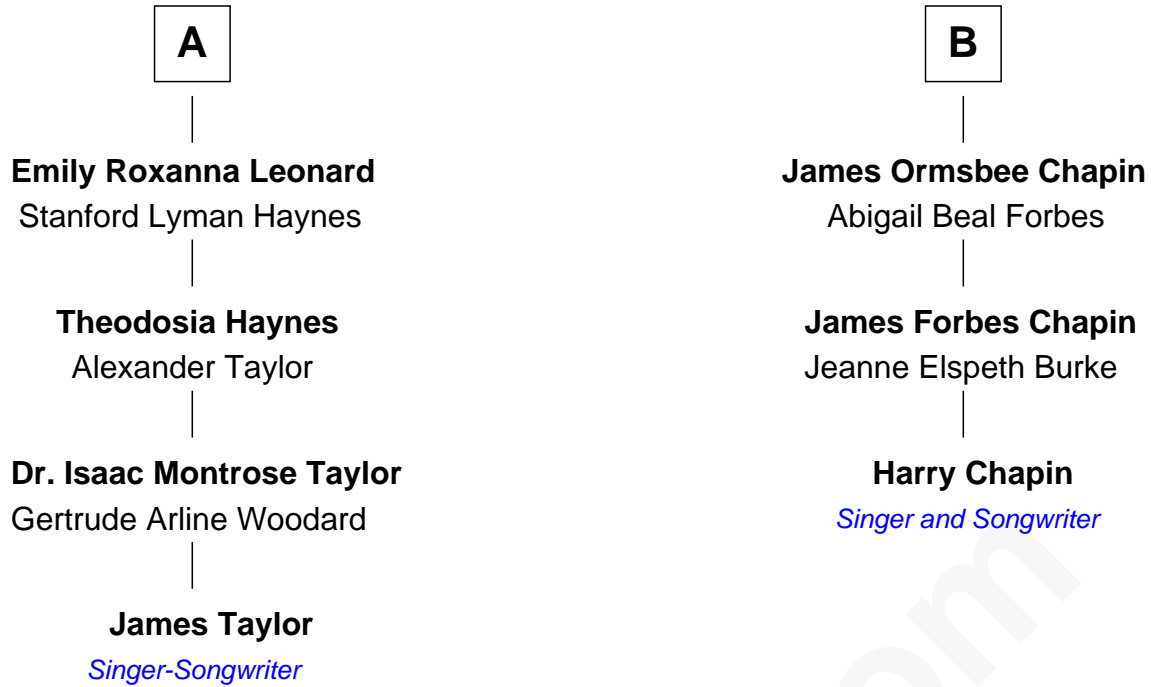

# FamousKin.com Relationship Chart of

**James Taylor**

*Singer-Songwriter*

9th cousin 1 time removed of

**Harry Chapin**

*Singer and Songwriter*

**John Gorham**

Desire Howland

**Desire Hall**

Elisha Wing

**Harriet Wing**

Elijah Lester Leonard

**Granville Hall Leonard**

Eliza Ann Buffum

**A**

**Lydia Gorham**

John Thacher

**Judah Thacher**

Sarah Crosby

**Josiah Thacher**

Desire Crowell

**Josiah Thacher**

Lydia Mathews

**Harriet Thacher**

David Rider

**Calvin Ryder**

Rebecca N. Elliott

**Delia Stout Ryder**

James Ayrault Chapin

**B**

Harry Chapin photo by [Larry D. Moore](#) (CC BY-SA 3.0)