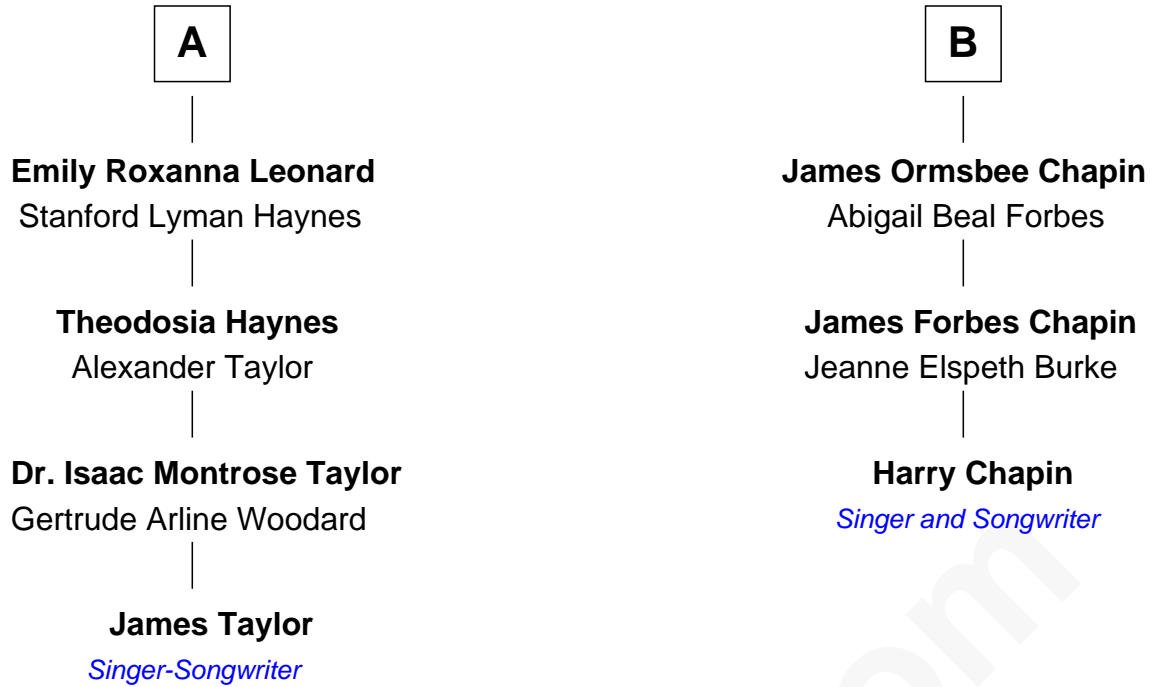

# FamousKin.com Relationship Chart of

**James Taylor**

*Singer-Songwriter*

9th cousin 1 time removed of

**Harry Chapin**

*Singer and Songwriter*

**Rev. John Wing**

Deborah Bachiler

**John Wing**  
Elizabeth Dillingham

**Ananias Wing**  
Hannah - - - - -

**Samuel Wing**  
Mercy Wing

**Edward Wing**  
Elizabeth Miller

**Elisha Wing**  
Desire Hall

**Harriet Wing**  
Elijah Lester Leonard

**Granville Hall Leonard**  
Eliza Ann Buffum

**A**

**Daniel Wing**  
Anna Ewer

**Bachelor Wing**  
Joanna Hatch

**Silvanus Wing**  
Hannah - - - - -

**Silvanus Wing**  
Elizabeth Ward

**John Wing**  
Elizabeth Ormsbee

**Sarah Hunt Wing**  
Humeston Chapin

**James Ayrault Chapin**  
Delia Stout Ryder

**B**

FamousKin.com