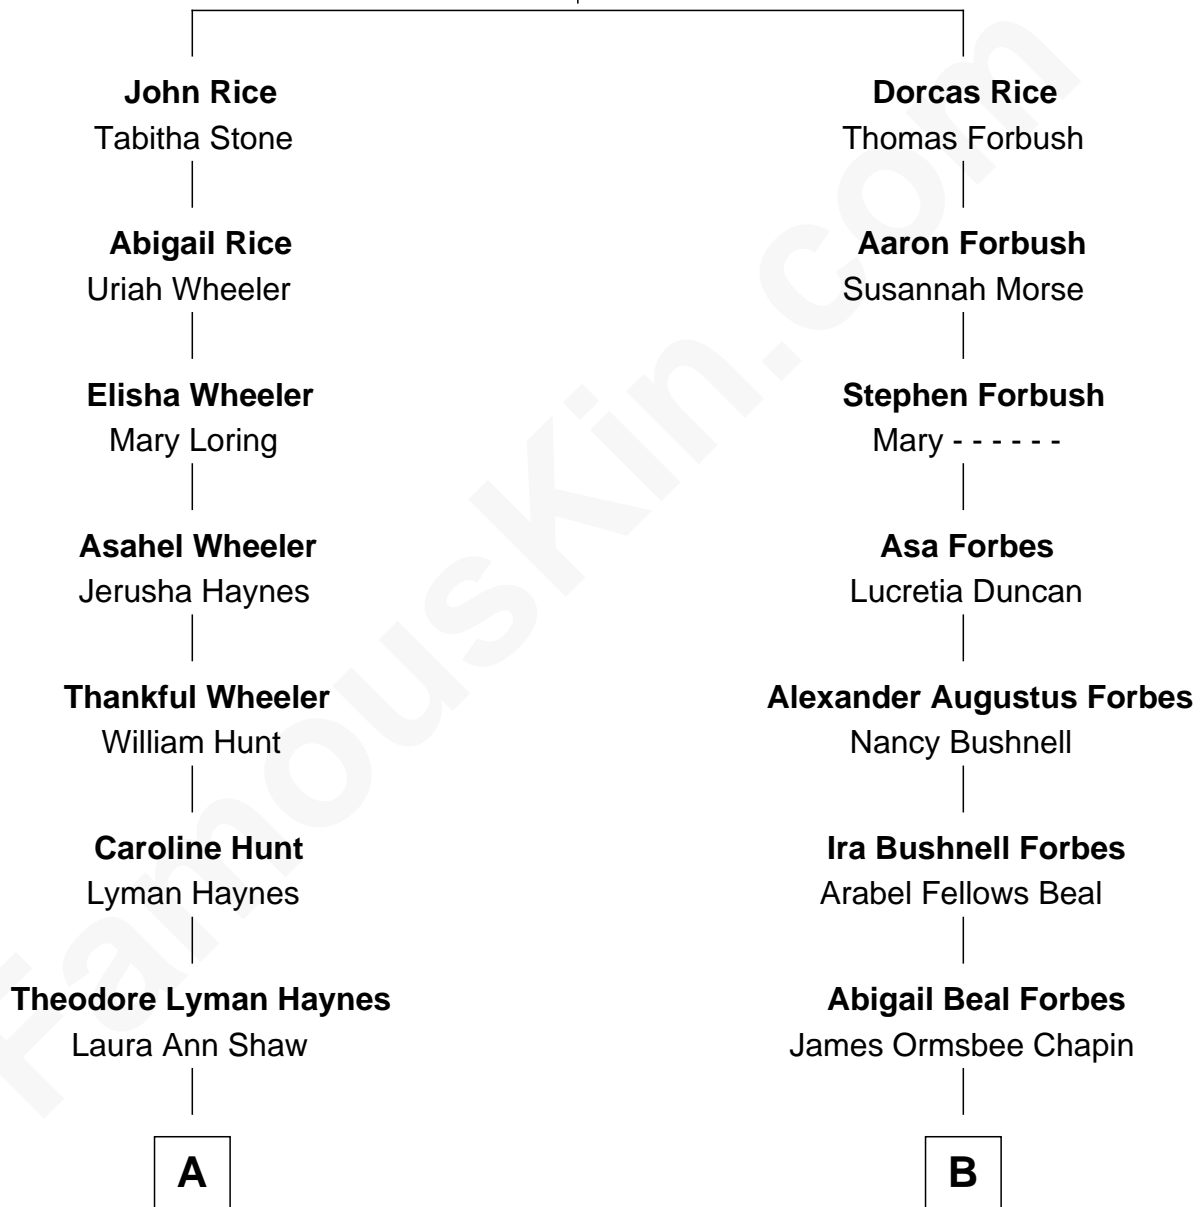

FamousKin.com Relationship Chart of

James Taylor

Singer-Songwriter

8th cousin 2 times removed of

Harry Chapin

Singer and Songwriter

Edward Rice

Agnes Bent

Harry Chapin photo by [Larry D. Moore](#) (CC BY-SA 3.0)