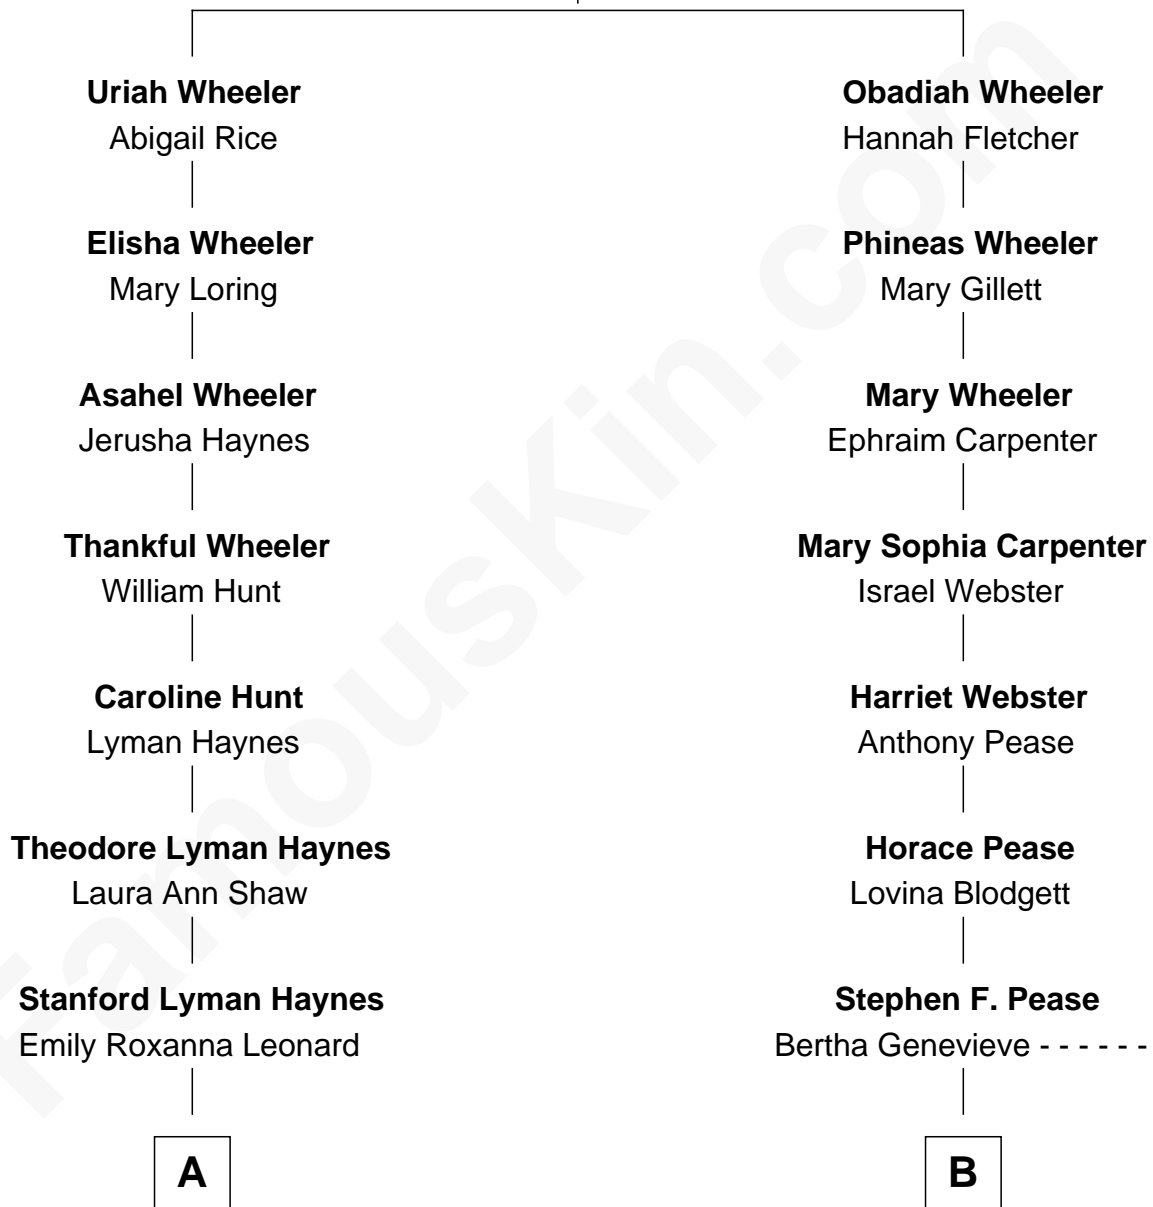

FamousKin.com Relationship Chart of

James Taylor
Singer-Songwriter

9th cousin of

Mark David Chapman
Assassinated John Lennon

Obadiah Wheeler
Elizabeth White

A

Theodosia Haynes

Alexander Taylor

Dr. Isaac Montrose Taylor

Gertrude Arline Woodard

James Taylor

Singer-Songwriter

B

Henry Horace Pease

Myrtle S. Nelson

Diane Elizabeth Pease