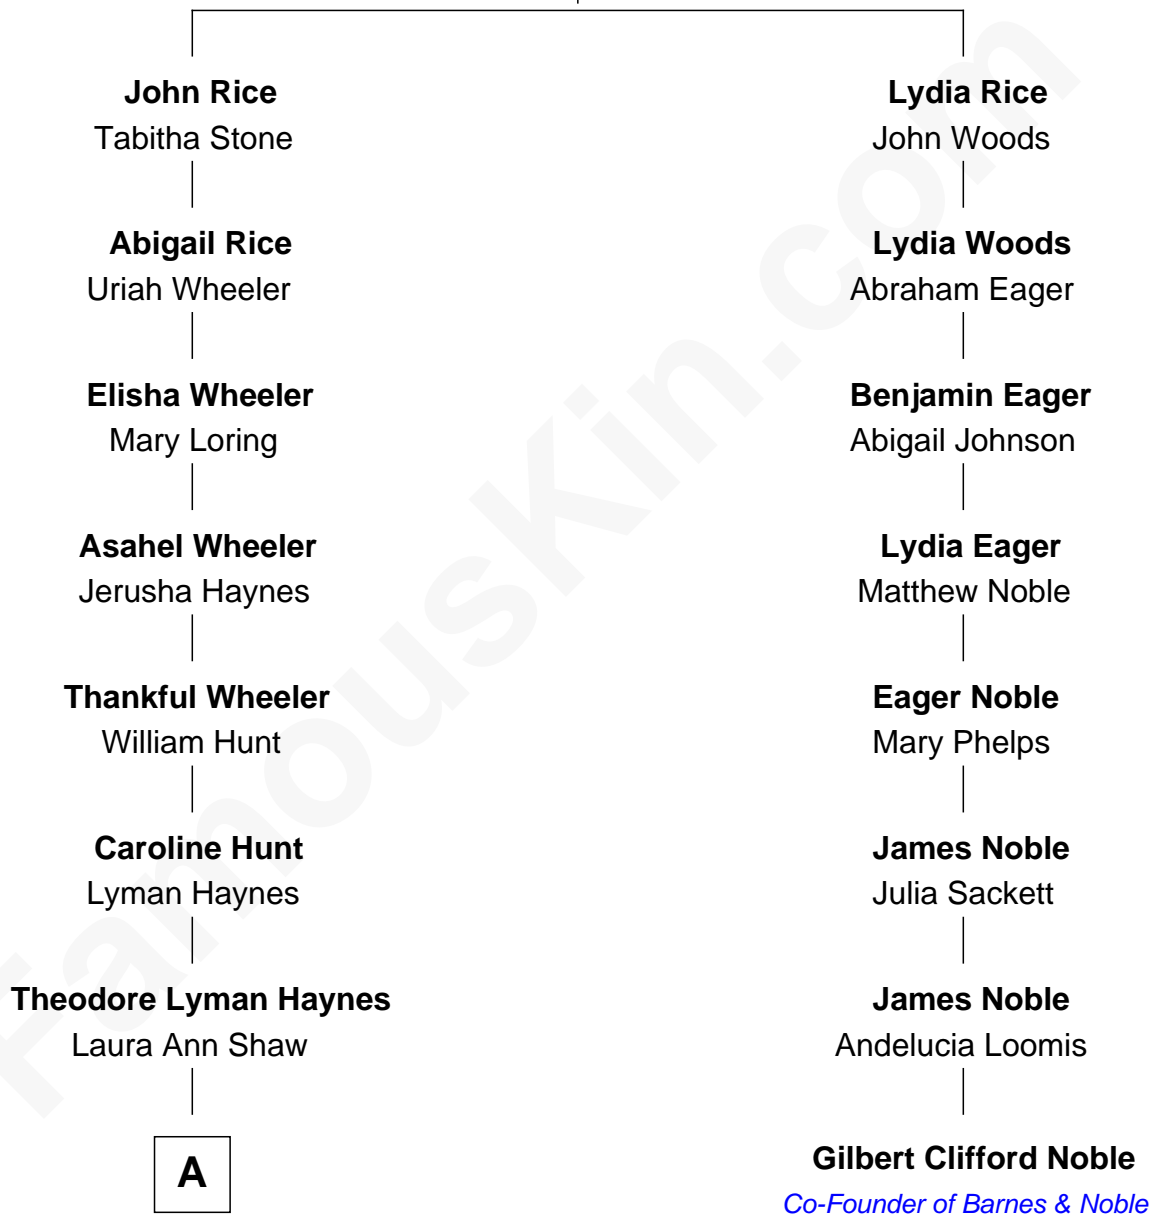

FamousKin.com Relationship Chart of

James Taylor

Singer-Songwriter

7th cousin 3 times removed of

Gilbert Clifford Noble

Co-Founder of Barnes & Noble

Edward Rice

Agnes Bent

A

—
Stanford Lyman Haynes

Emily Roxanna Leonard

—
Theodosia Haynes

Alexander Taylor

—
Dr. Isaac Montrose Taylor

Gertrude Arline Woodard

—
James Taylor

Singer-Songwriter

FamousKin.com