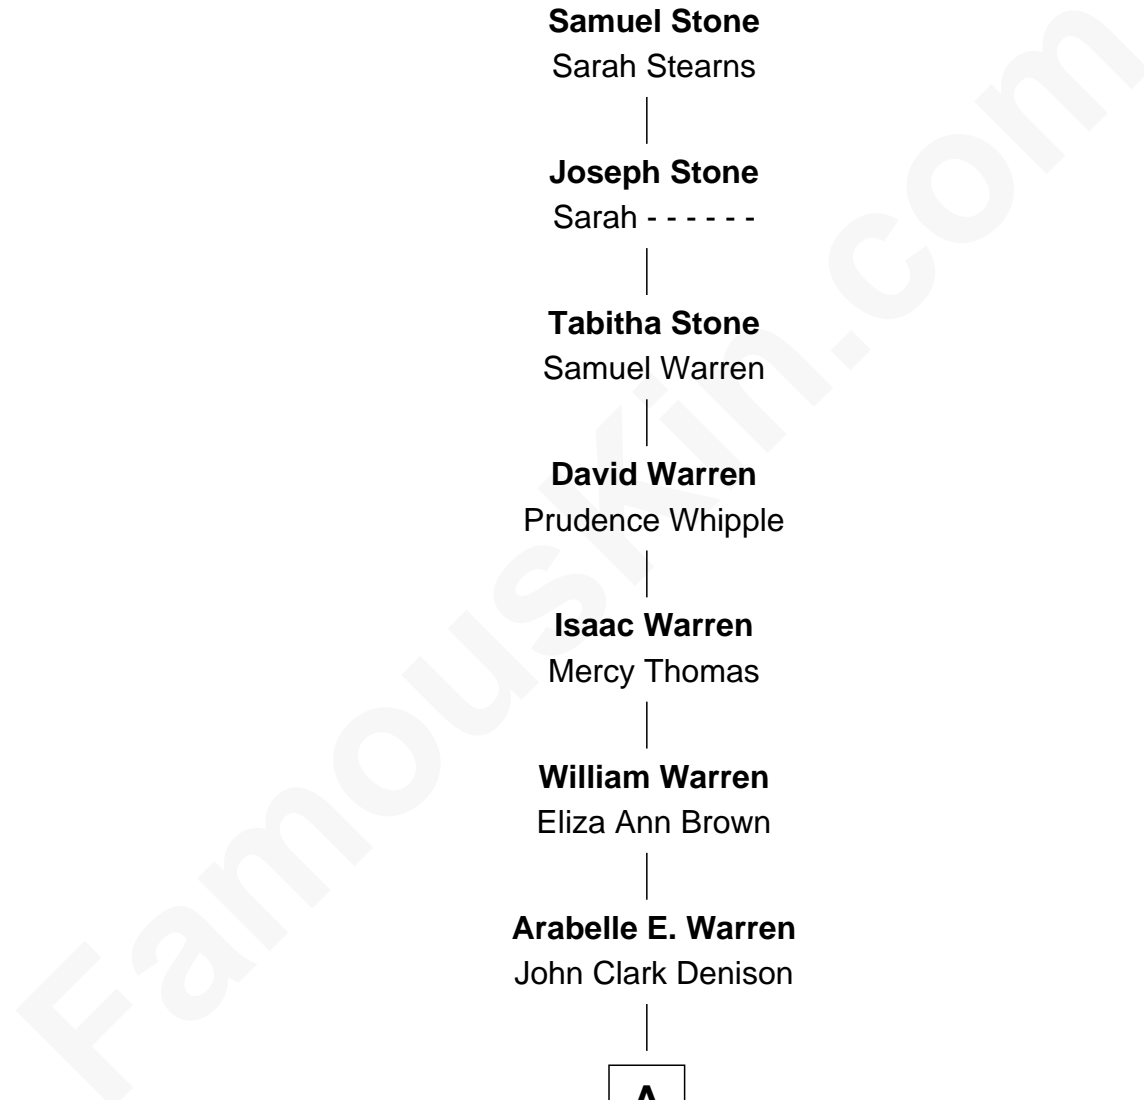

FamousKin.com Relationship Chart of

James Taylor

Singer-Songwriter

9th Great-grandson of

Gregory Stone

(c1592 - 1672) Great Migration Immigrant 1635

Gregory Stone

Lydia - - - - -

Samuel Stone

Sarah Stearns

Joseph Stone

Sarah - - - - -

Tabitha Stone

Samuel Warren

David Warren

Prudence Whipple

Isaac Warren

Mercy Thomas

William Warren

Eliza Ann Brown

Arabelle E. Warren

John Clark Denison

A

A

—
Etta M. Denison

Henry Woodard

—
Henry Herman Woodard

Ella Angelique Knox

—
Gertrude Arline Woodard

Dr. Isaac Montrose Taylor

—
James Taylor

Singer-Songwriter