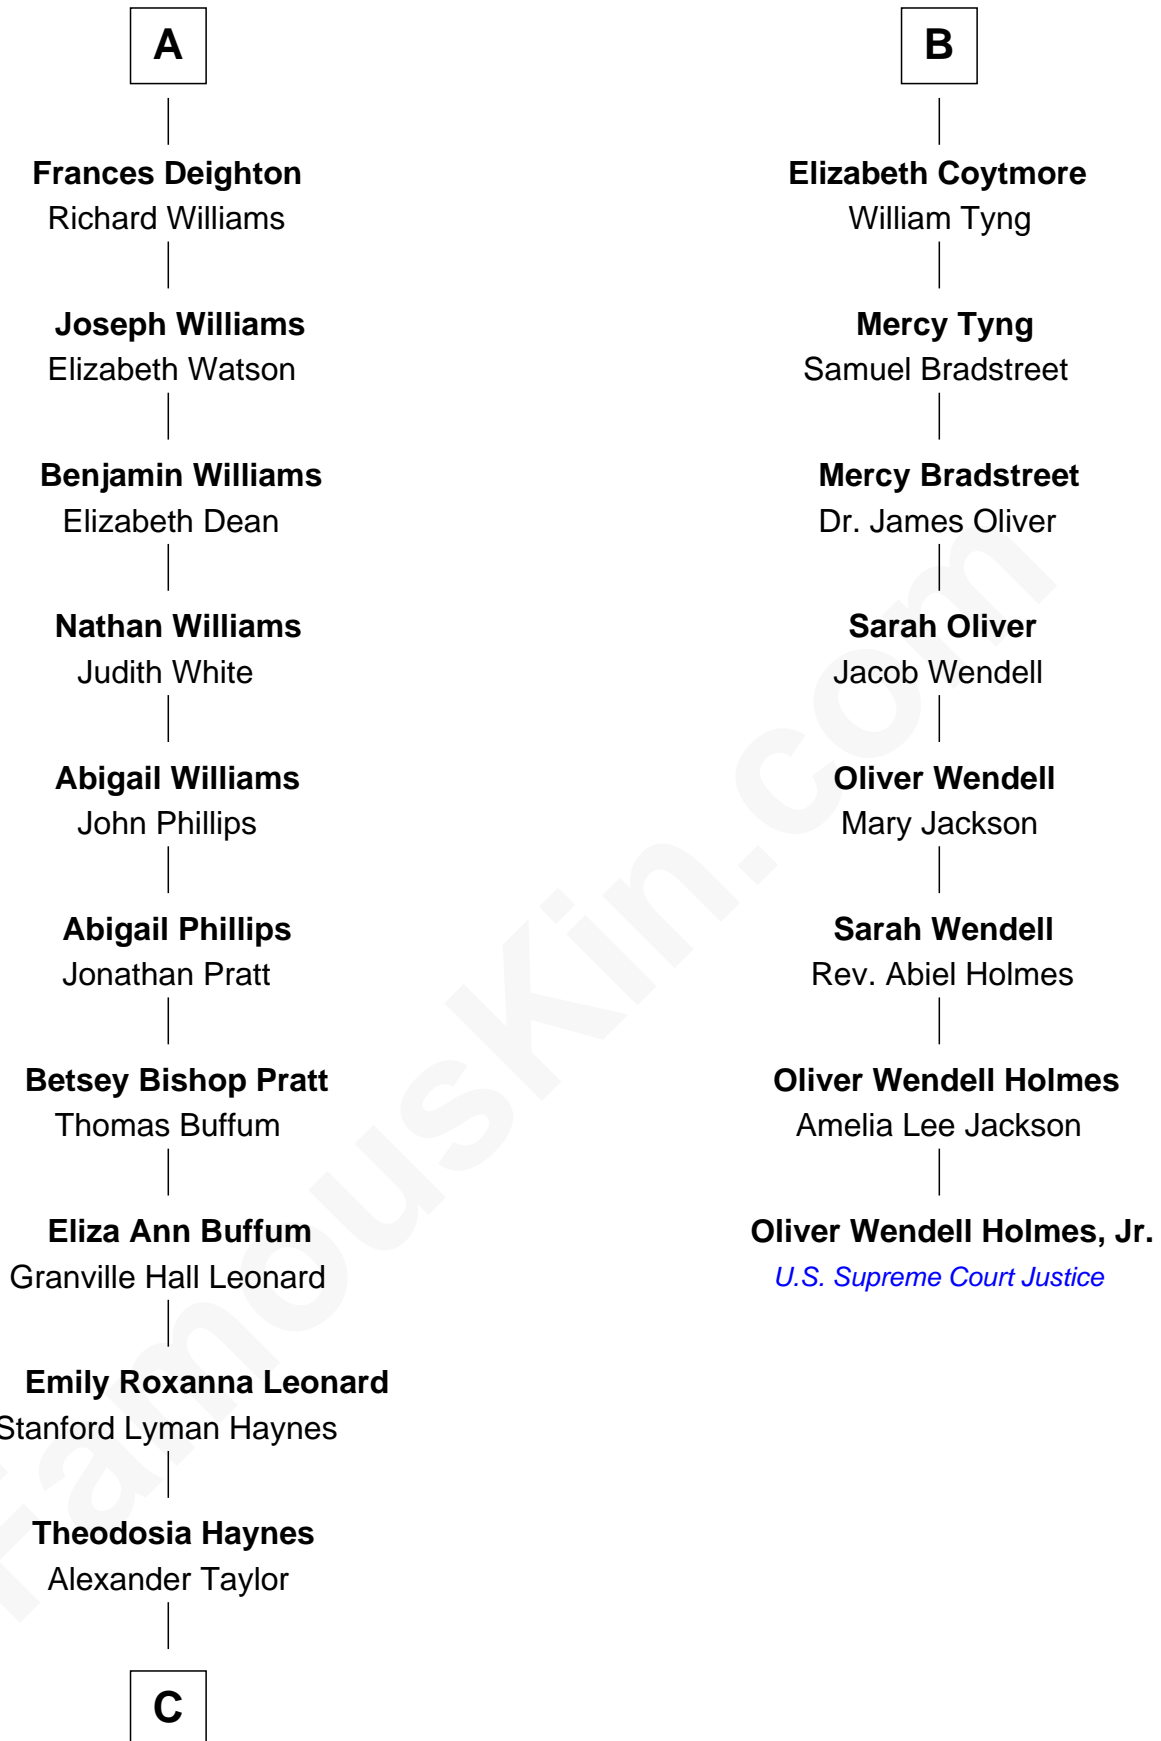

FamousKin.com Relationship Chart of

James Taylor

Singer-Songwriter

14th cousin 4 times removed of

Oliver Wendell Holmes, Jr.

U.S. Supreme Court Justice

Elizabeth Fitzalan

with husband
Sir Thomas Mowbray

with husband
Sir Robert Goushill

Isabel Mowbray
Sir James Berkeley

Joan Goushill
Sir Thomas Stanley

Maurice Berkeley
Isabel Mead

Margaret Stanley
Sir William Troutbeck

Anne Berkeley
Sir William Dennis

Joan Troutbeck
Sir William Griffith

Isabel Dennis
Sir John Berkeley

Sir William Griffith
Jane Stradling

Elizabeth Berkeley
Henry Lygon

Dorothy Griffith
William Williams

Elizabeth Lygon
Edward Bassett

Jane Williams
William Coytmore

Jane Bassett
John Deighton

Rowland Coytmore
Katherine Myles

A

B

C

—
Dr. Isaac Montrose Taylor

Gertrude Arline Woodard

—
James Taylor

Singer-Songwriter