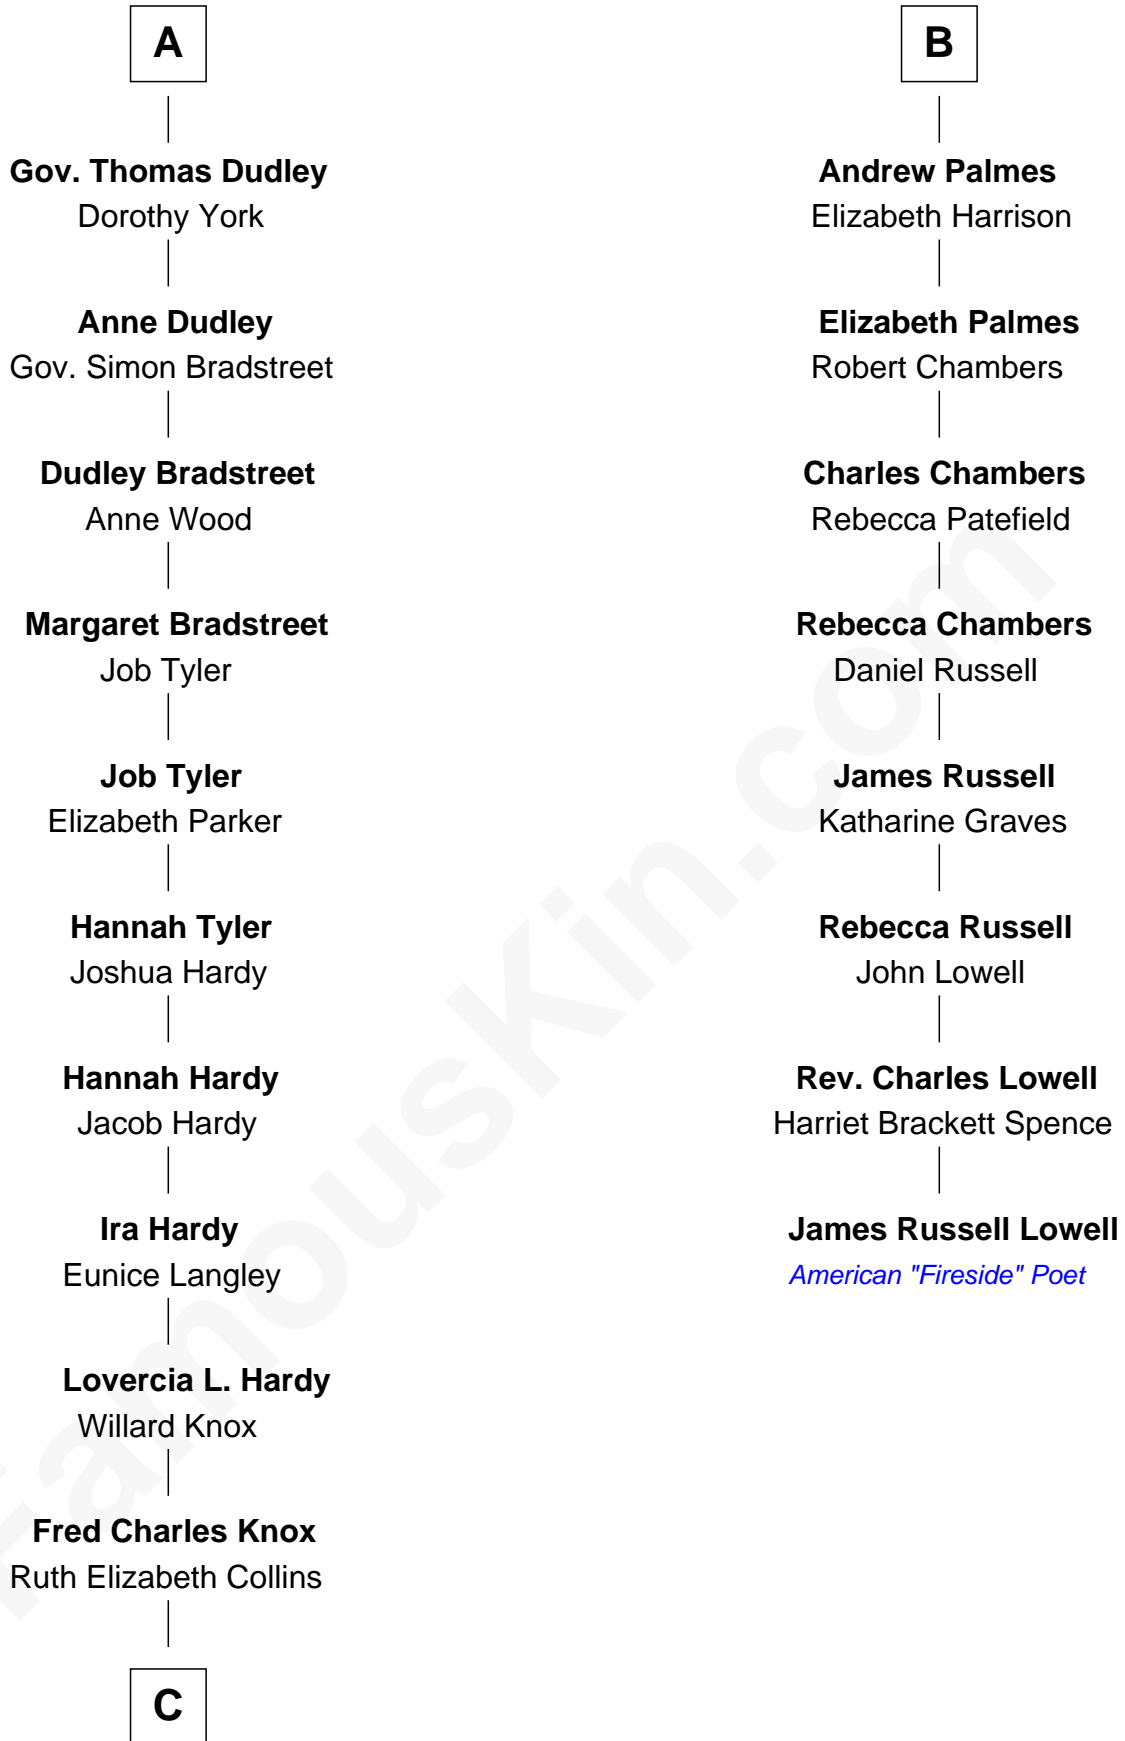

FamousKin.com Relationship Chart of

James Taylor

Singer-Songwriter

14th cousin 5 times removed of

James Russell Lowell

American "Fireside" Poet

Sir Walter Blount

Sancha de Ayala

Sir Thomas Blount

Margaret de Gresley

Sir Walter Blount

Helena Byron

Sir William Blount

Margaret Echyngham

Elizabeth Blount

Sir Andrews de Windsor

Anne Windsor

Sir Roger Corbet

Margaret Corbet

Sir Francis Palmes

Sir Francis Palmes

Mary Hadnall

B

C

—
Ella Angelique Knox
Henry Herman Woodard

—
Gertrude Arline Woodard
Dr. Isaac Montrose Taylor

—
James Taylor
Singer-Songwriter

FamousKin.com