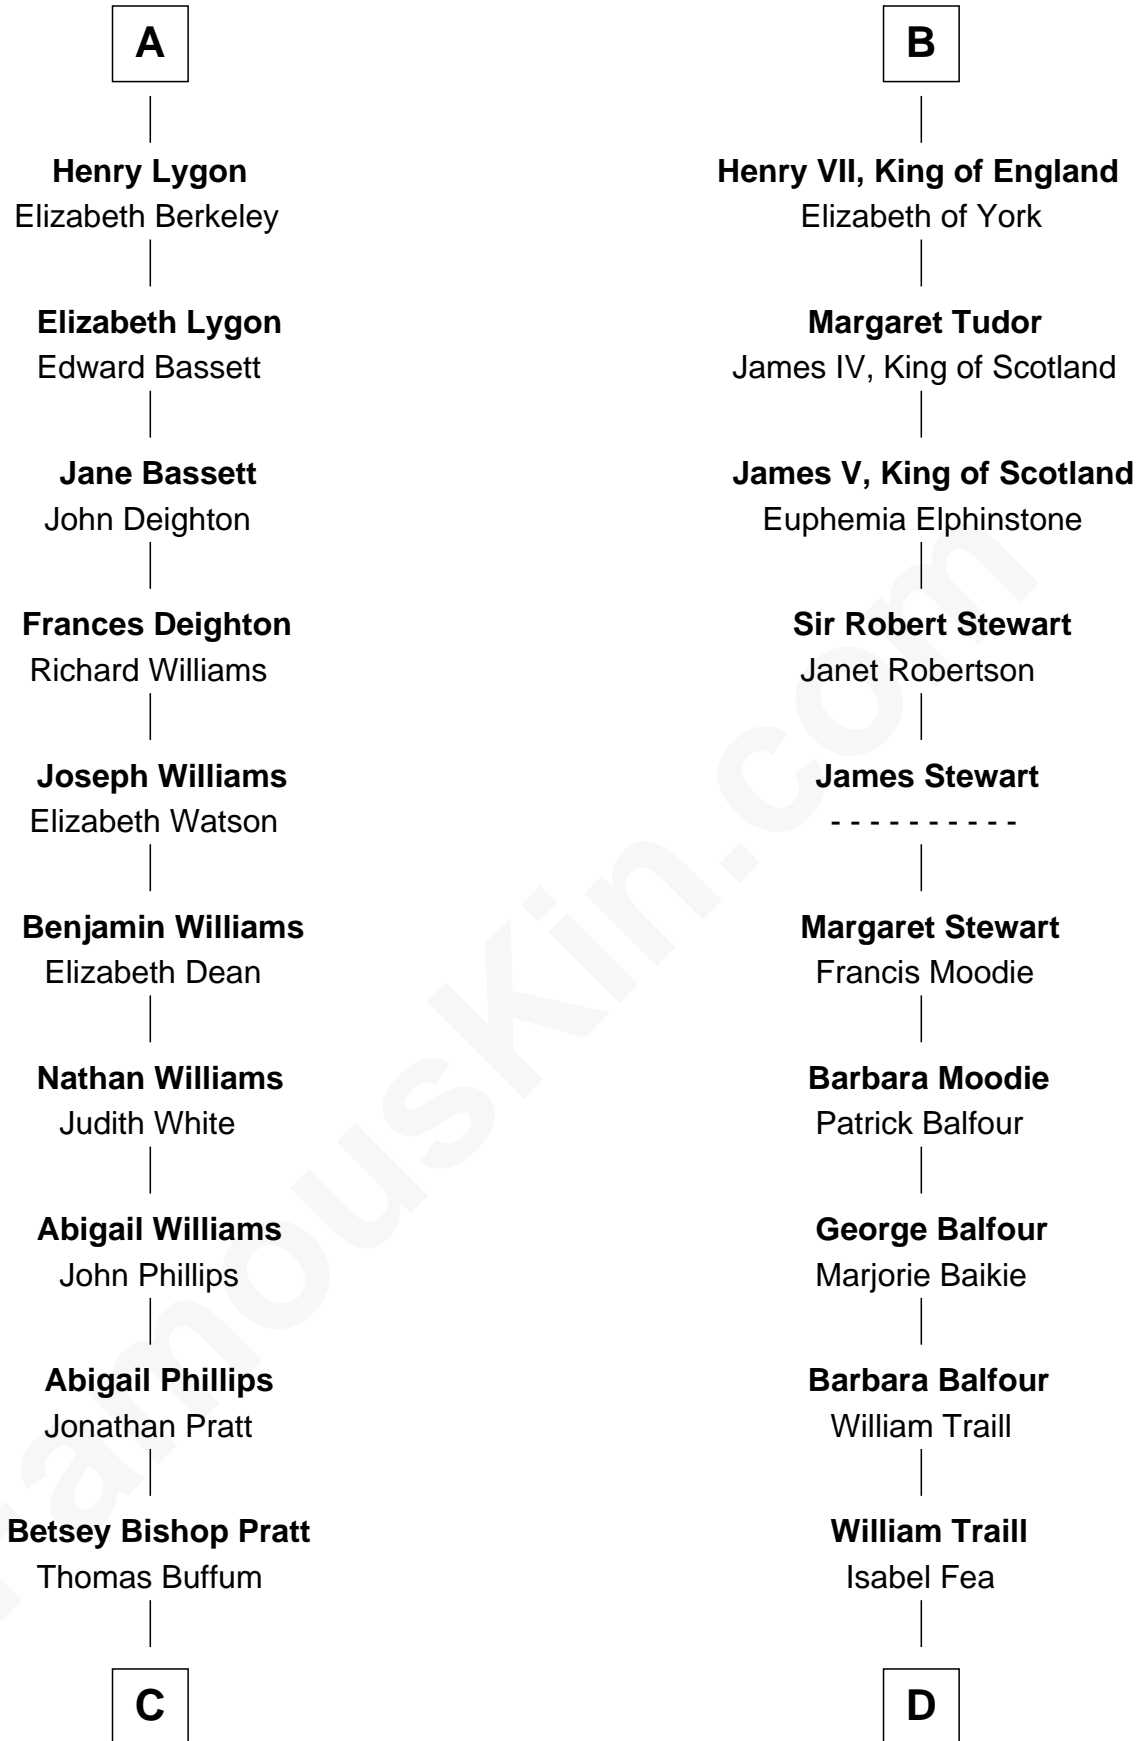

# FamousKin.com Relationship Chart of

**James Taylor**

*Singer-Songwriter*

20th cousin 1 time removed of

**James Russell Lowell**

*American "Fireside" Poet*

**Sir Walter de Beauchamp**

Alice de Tony

**C**

**Eliza Ann Buffum**  
Granville Hall Leonard

**Emily Roxanna Leonard**  
Stanford Lyman Haynes

**Theodosia Haynes**  
Alexander Taylor

**Dr. Isaac Montrose Taylor**  
Gertrude Arline Woodard

**James Taylor**  
*Singer-Songwriter*