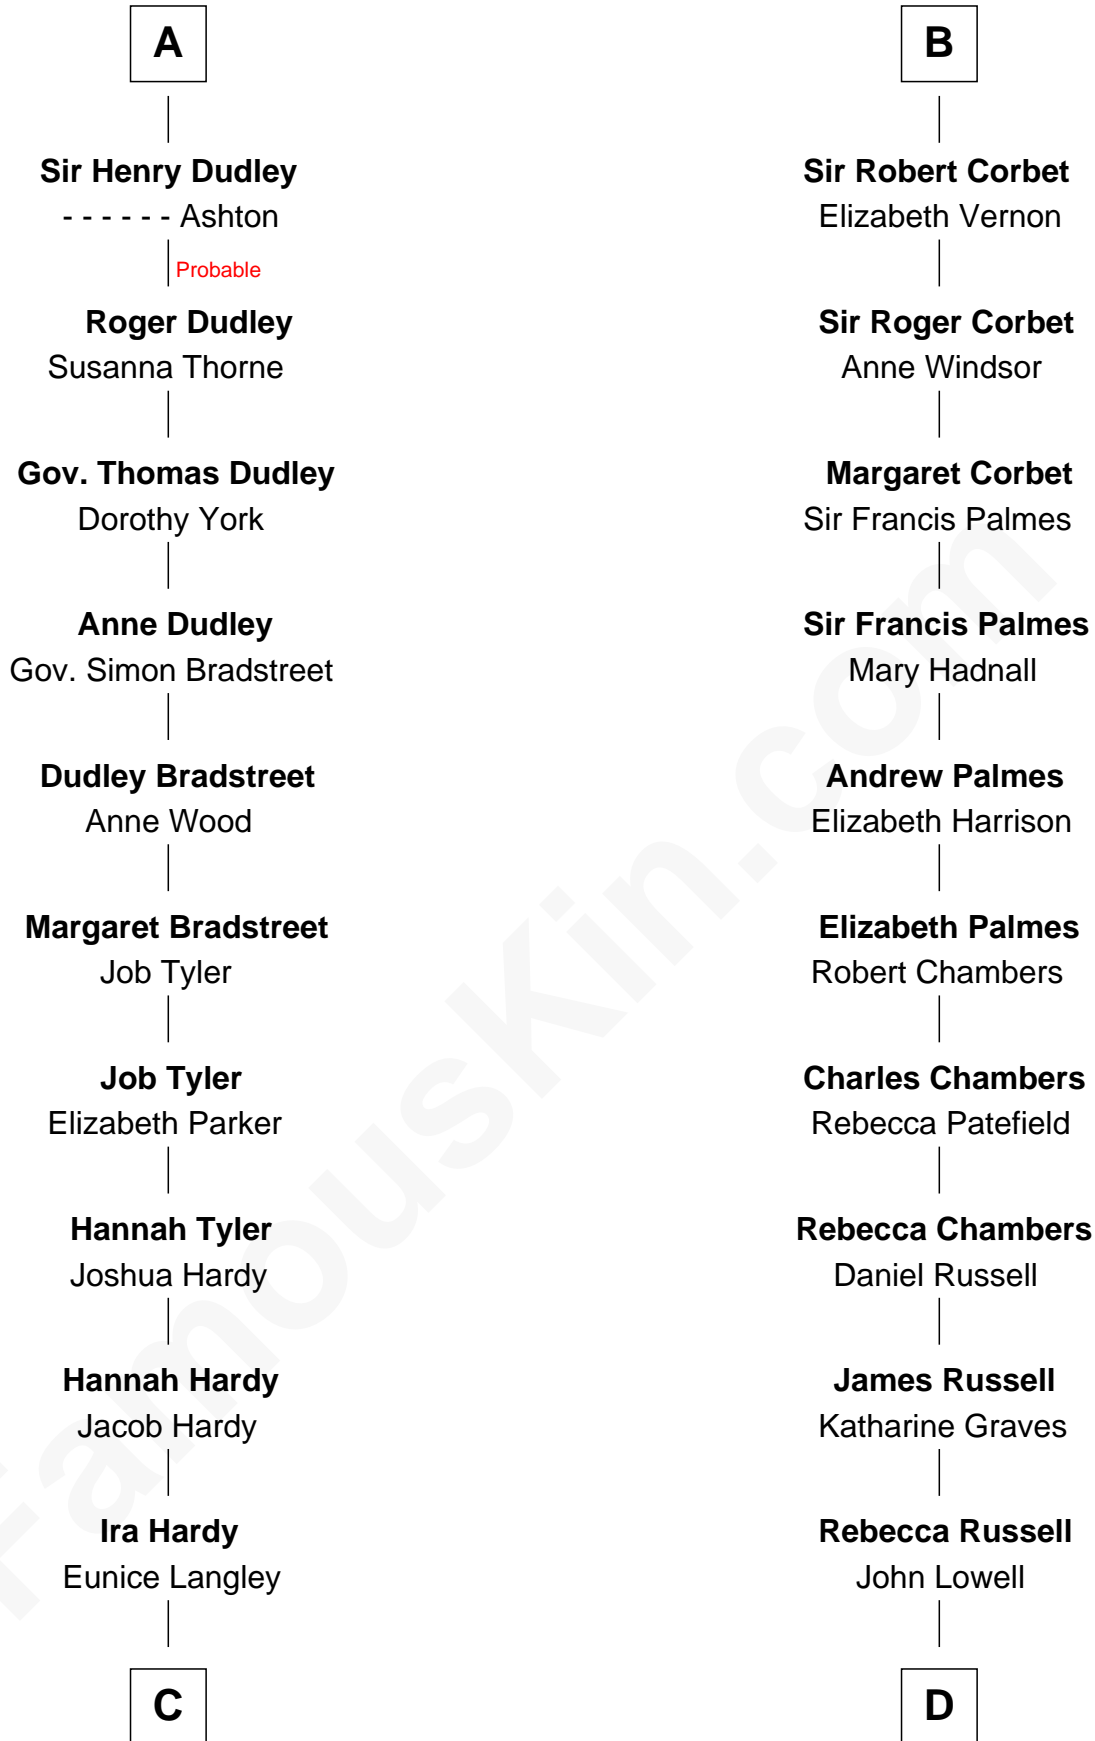

# FamousKin.com Relationship Chart of

**James Taylor**

*Singer-Songwriter*

18th cousin 3 times removed of

**James Russell Lowell**

*American "Fireside" Poet*

**C**

**Lovercia L. Hardy**

Willard Knox

**Fred Charles Knox**

Ruth Elizabeth Collins

**Ella Angelique Knox**

Henry Herman Woodard

**Gertrude Arline Woodard**

Dr. Isaac Montrose Taylor

**James Taylor**