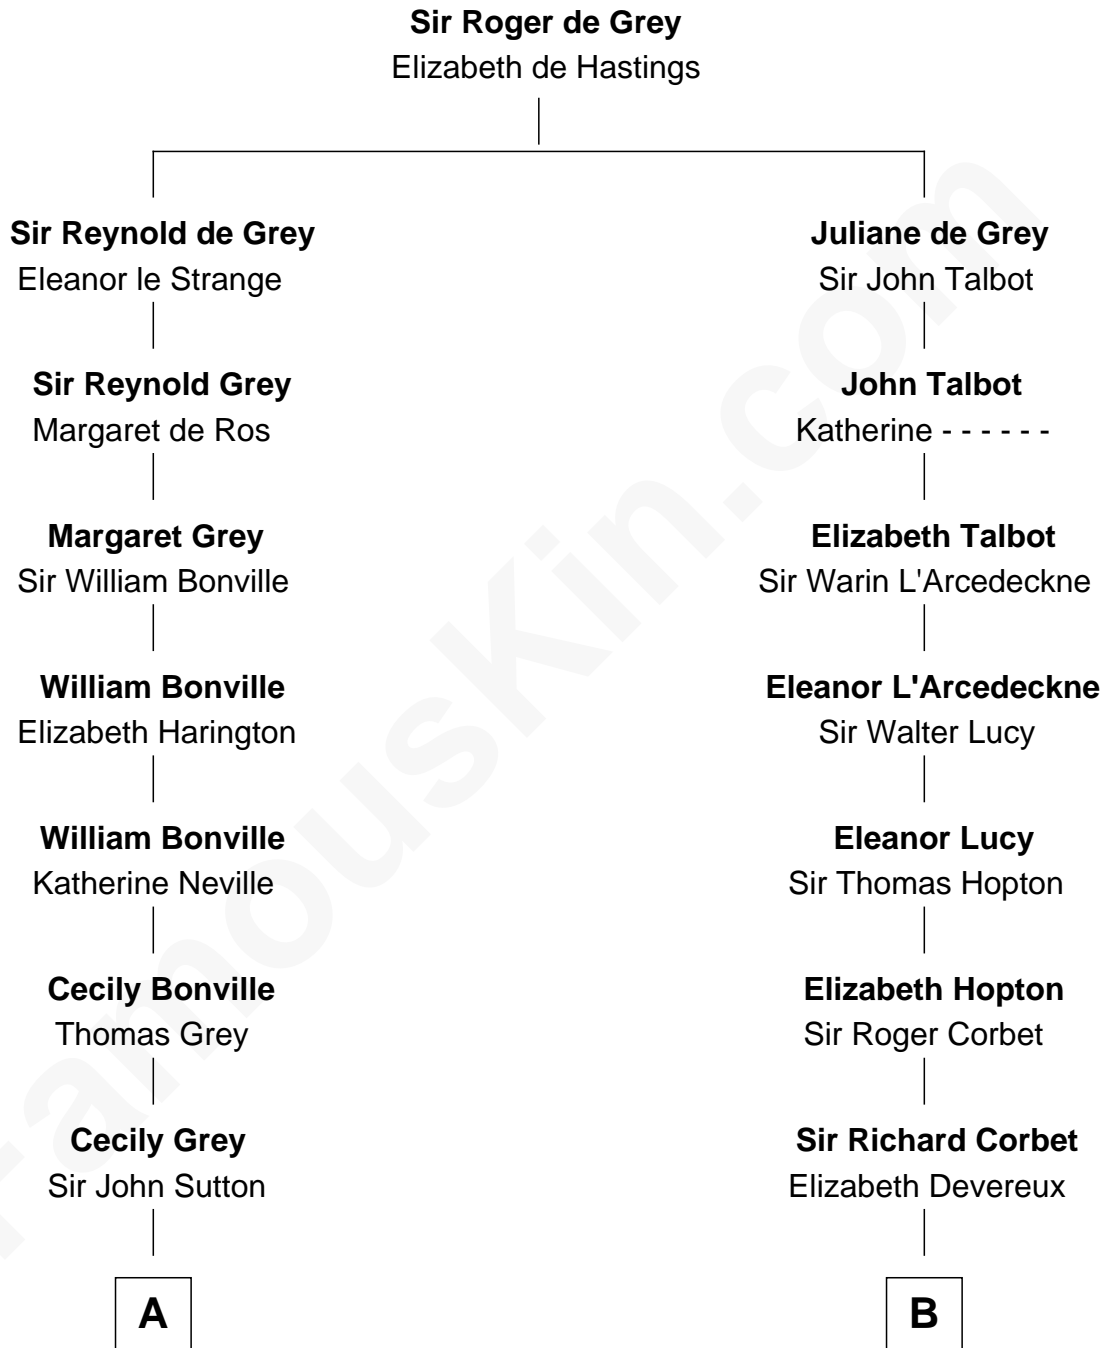

# FamousKin.com Relationship Chart of

**James Taylor**

*Singer-Songwriter*

18th cousin 3 times removed of

**James Russell Lowell**

*American "Fireside" Poet*

**C**

**Lovercia L. Hardy**

Willard Knox

**Fred Charles Knox**

Ruth Elizabeth Collins

**Ella Angelique Knox**

Henry Herman Woodard

**Gertrude Arline Woodard**

Dr. Isaac Montrose Taylor

**James Taylor**