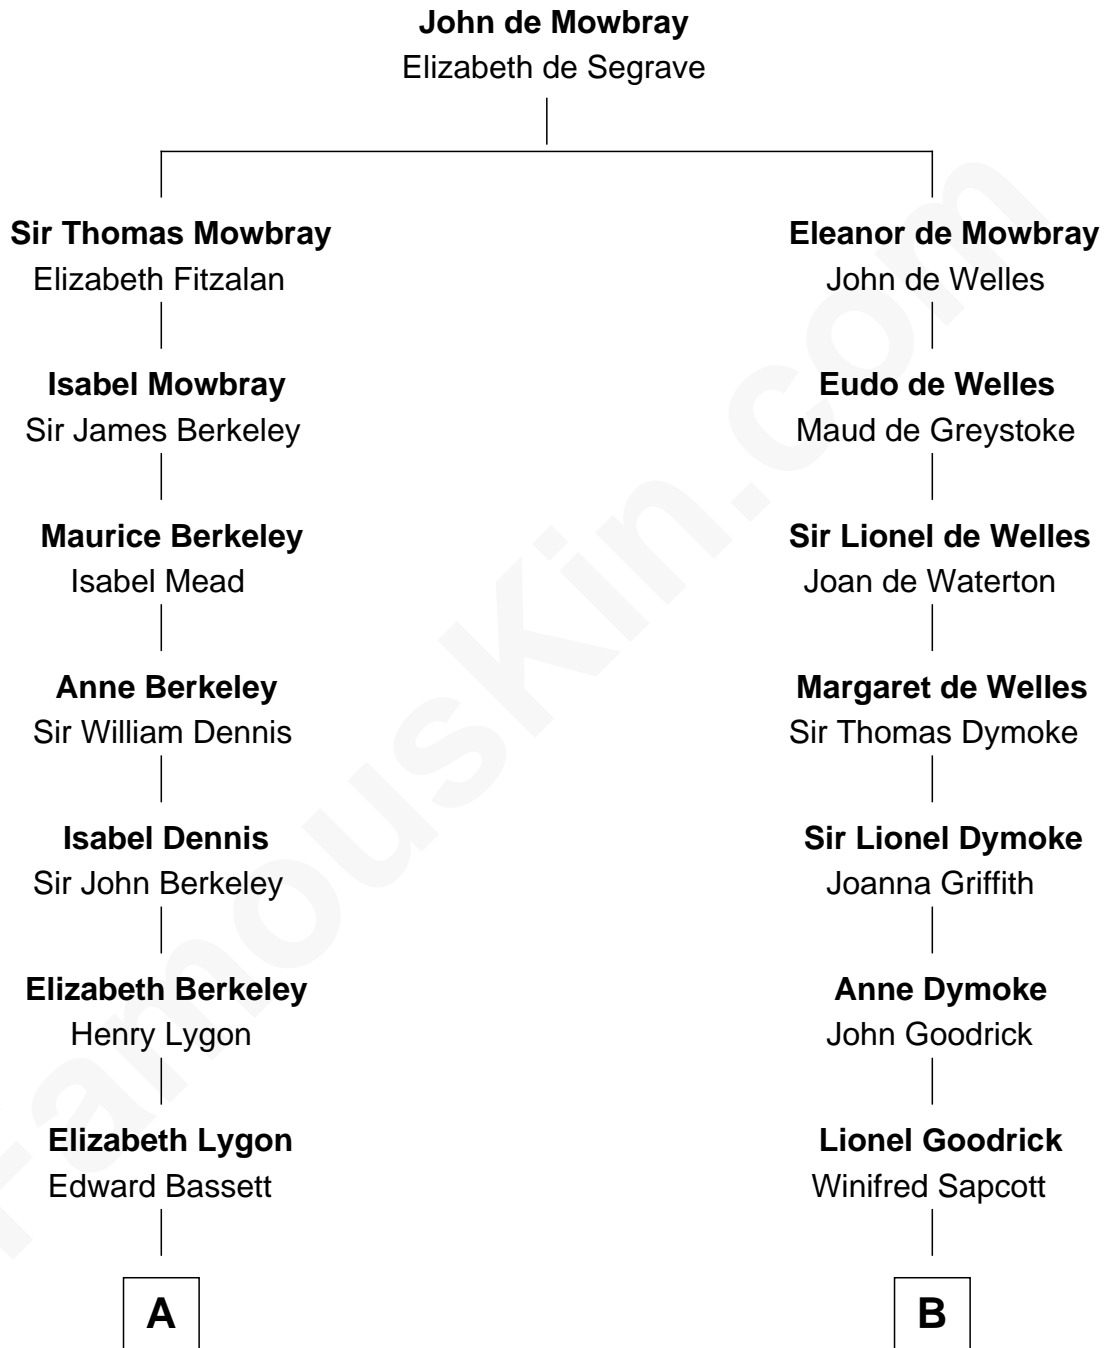

FamousKin.com Relationship Chart of

James Taylor

Singer-Songwriter

15th cousin 4 times removed of

Ichabod Goodwin

27th Governor of New Hampshire

C

Theodosia Haynes

Alexander Taylor

Dr. Isaac Montrose Taylor

Gertrude Arline Woodard

James Taylor

Singer-Songwriter

FamousKin.com