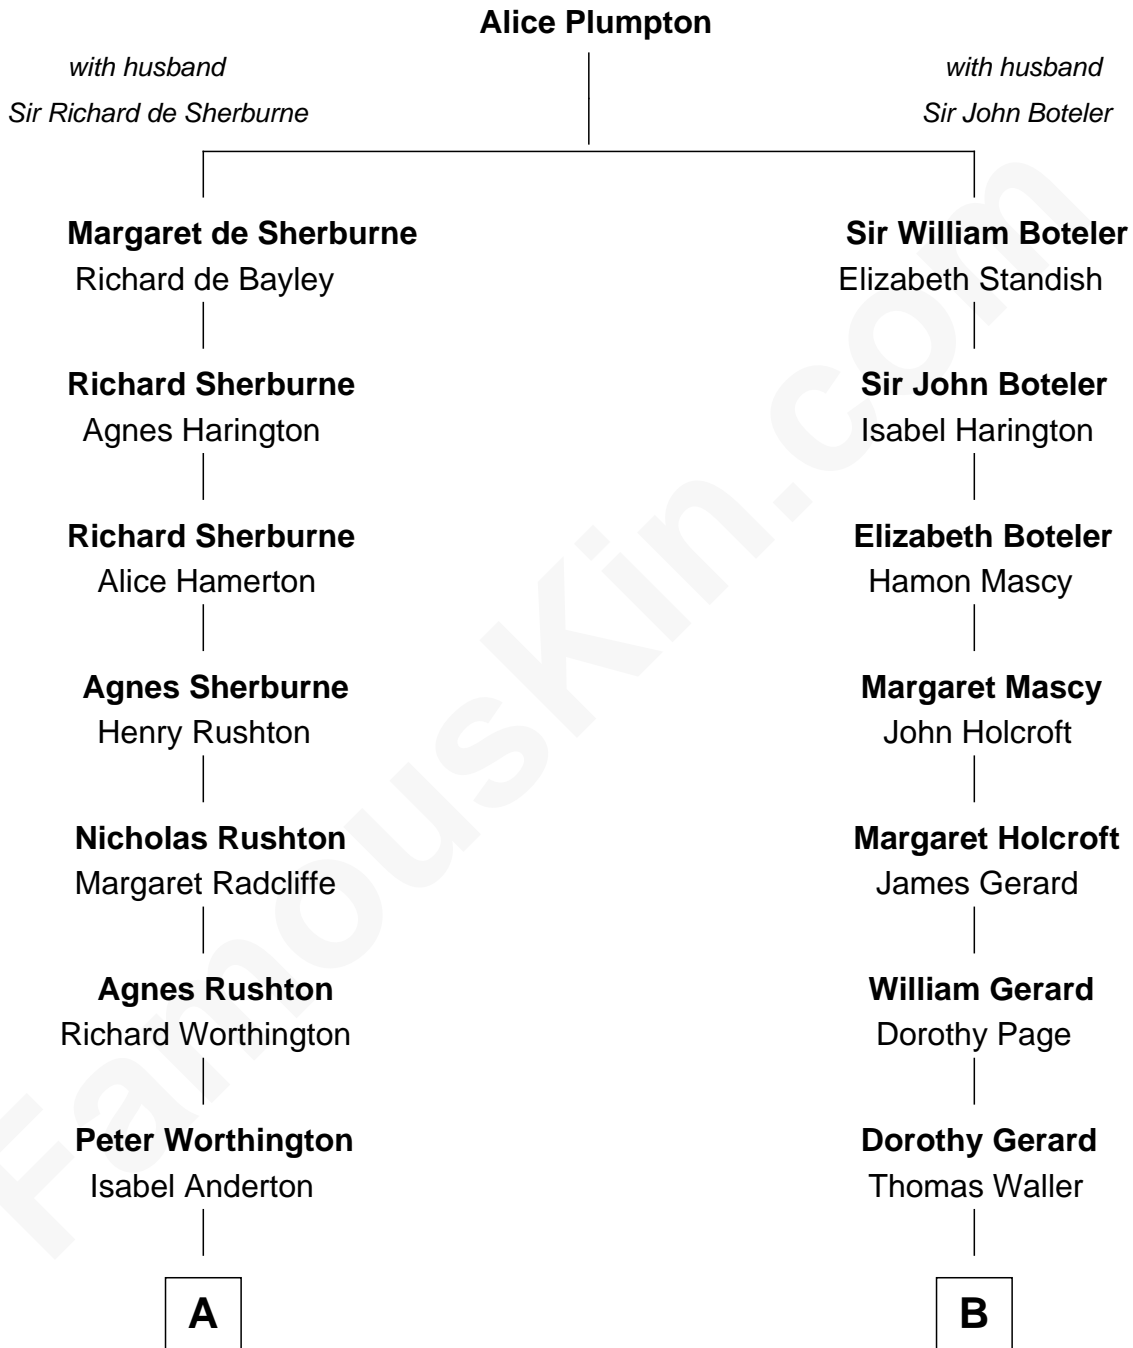

FamousKin.com Relationship Chart of

James Taylor

Singer-Songwriter

14th cousin 7 times removed of

Capt. William Lewis Herndon

Captain of the ill fated S.S. Central America

C

Granville Hall Leonard

Eliza Ann Buffum

Emily Roxanna Leonard

Stanford Lyman Haynes

Theodosia Haynes

Alexander Taylor

Dr. Isaac Montrose Taylor

Gertrude Arline Woodard

James Taylor