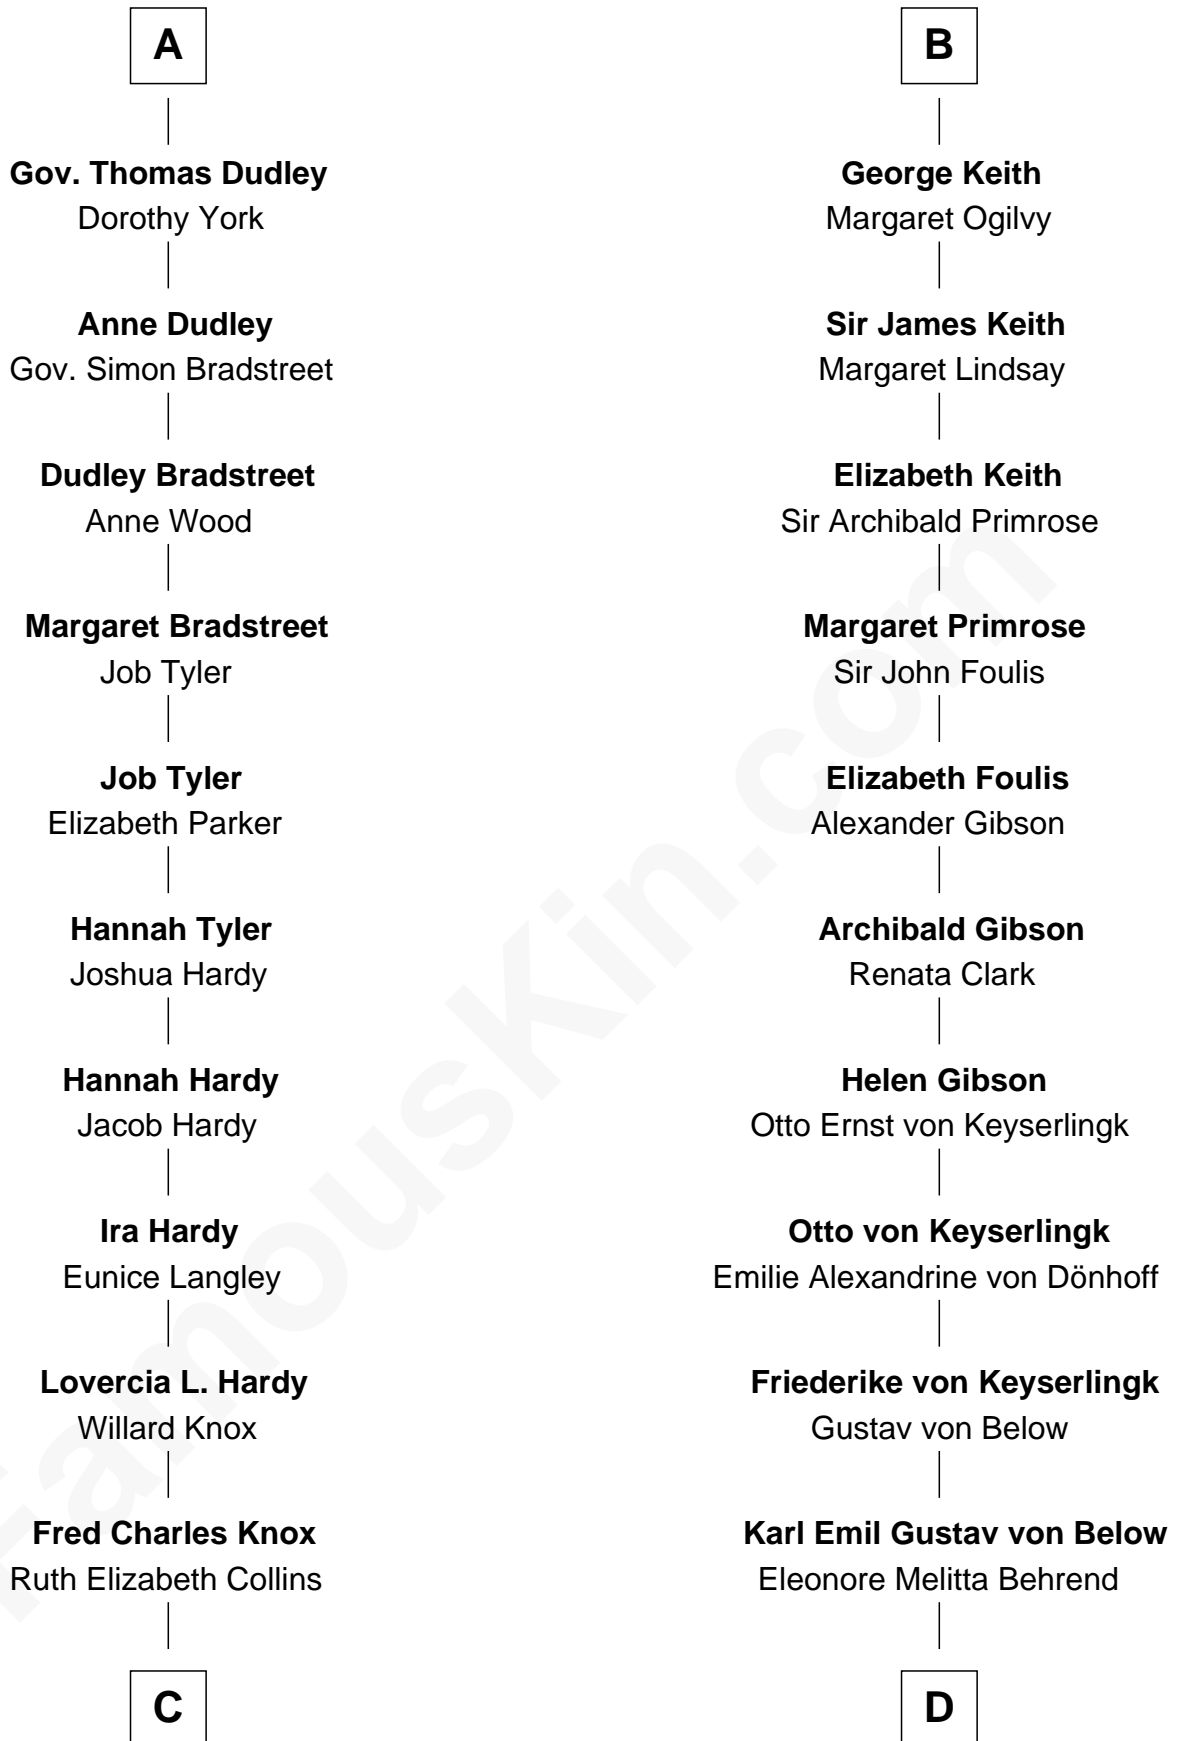

# FamousKin.com Relationship Chart of

**James Taylor**  
Singer-Songwriter

19th cousin of

**Wernher von Braun**  
Rocket Scientist

**John of Gaunt**  
Katherine Roet

**C**

**Ella Angelique Knox**  
Henry Herman Woodard

**Gertrude Arline Woodard**  
Dr. Isaac Montrose Taylor

**James Taylor**  
*Singer-Songwriter*

**D**

**Marie Eleonore Dorothea von Below**  
Wernher von Quistorp

**Emmy von Quistorp**  
Magnus von Braun

**Wernher von Braun**  
*Rocket Scientist*