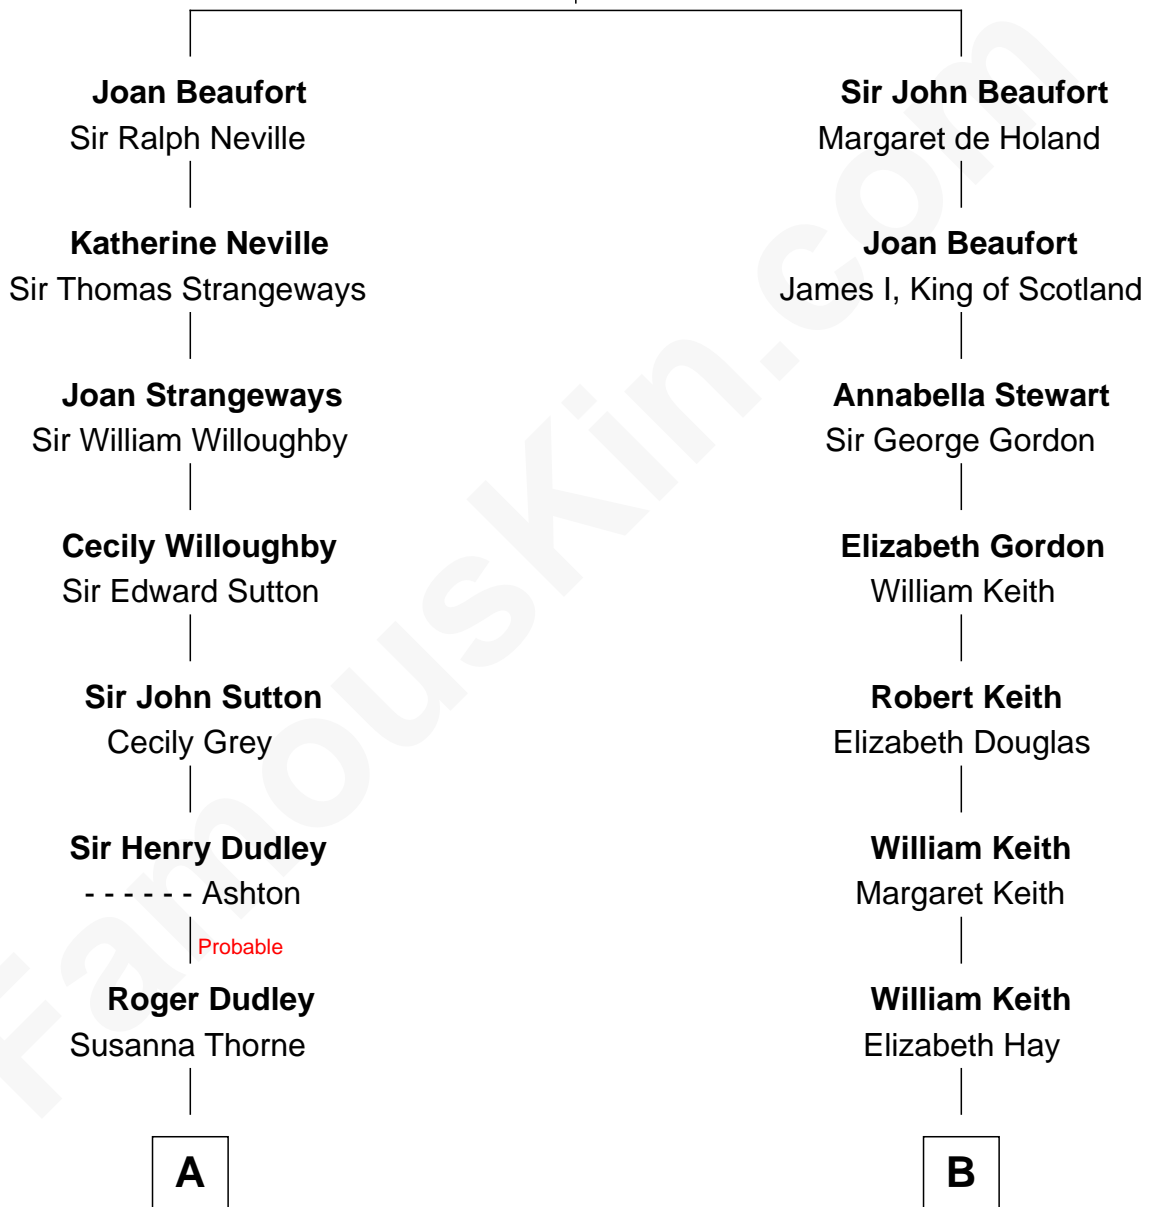

# FamousKin.com Relationship Chart of

**James Taylor**  
Singer-Songwriter

19th cousin of

**Wernher von Braun**  
Rocket Scientist

**John of Gaunt**  
Katherine Roet

**C**

**Ella Angelique Knox**  
Henry Herman Woodard

**Gertrude Arline Woodard**  
Dr. Isaac Montrose Taylor

**James Taylor**  
*Singer-Songwriter*

**D**

**Marie Eleonore Dorothea von Below**  
Wernher von Quistorp

**Emmy von Quistorp**  
Magnus von Braun

**Wernher von Braun**  
*Rocket Scientist*