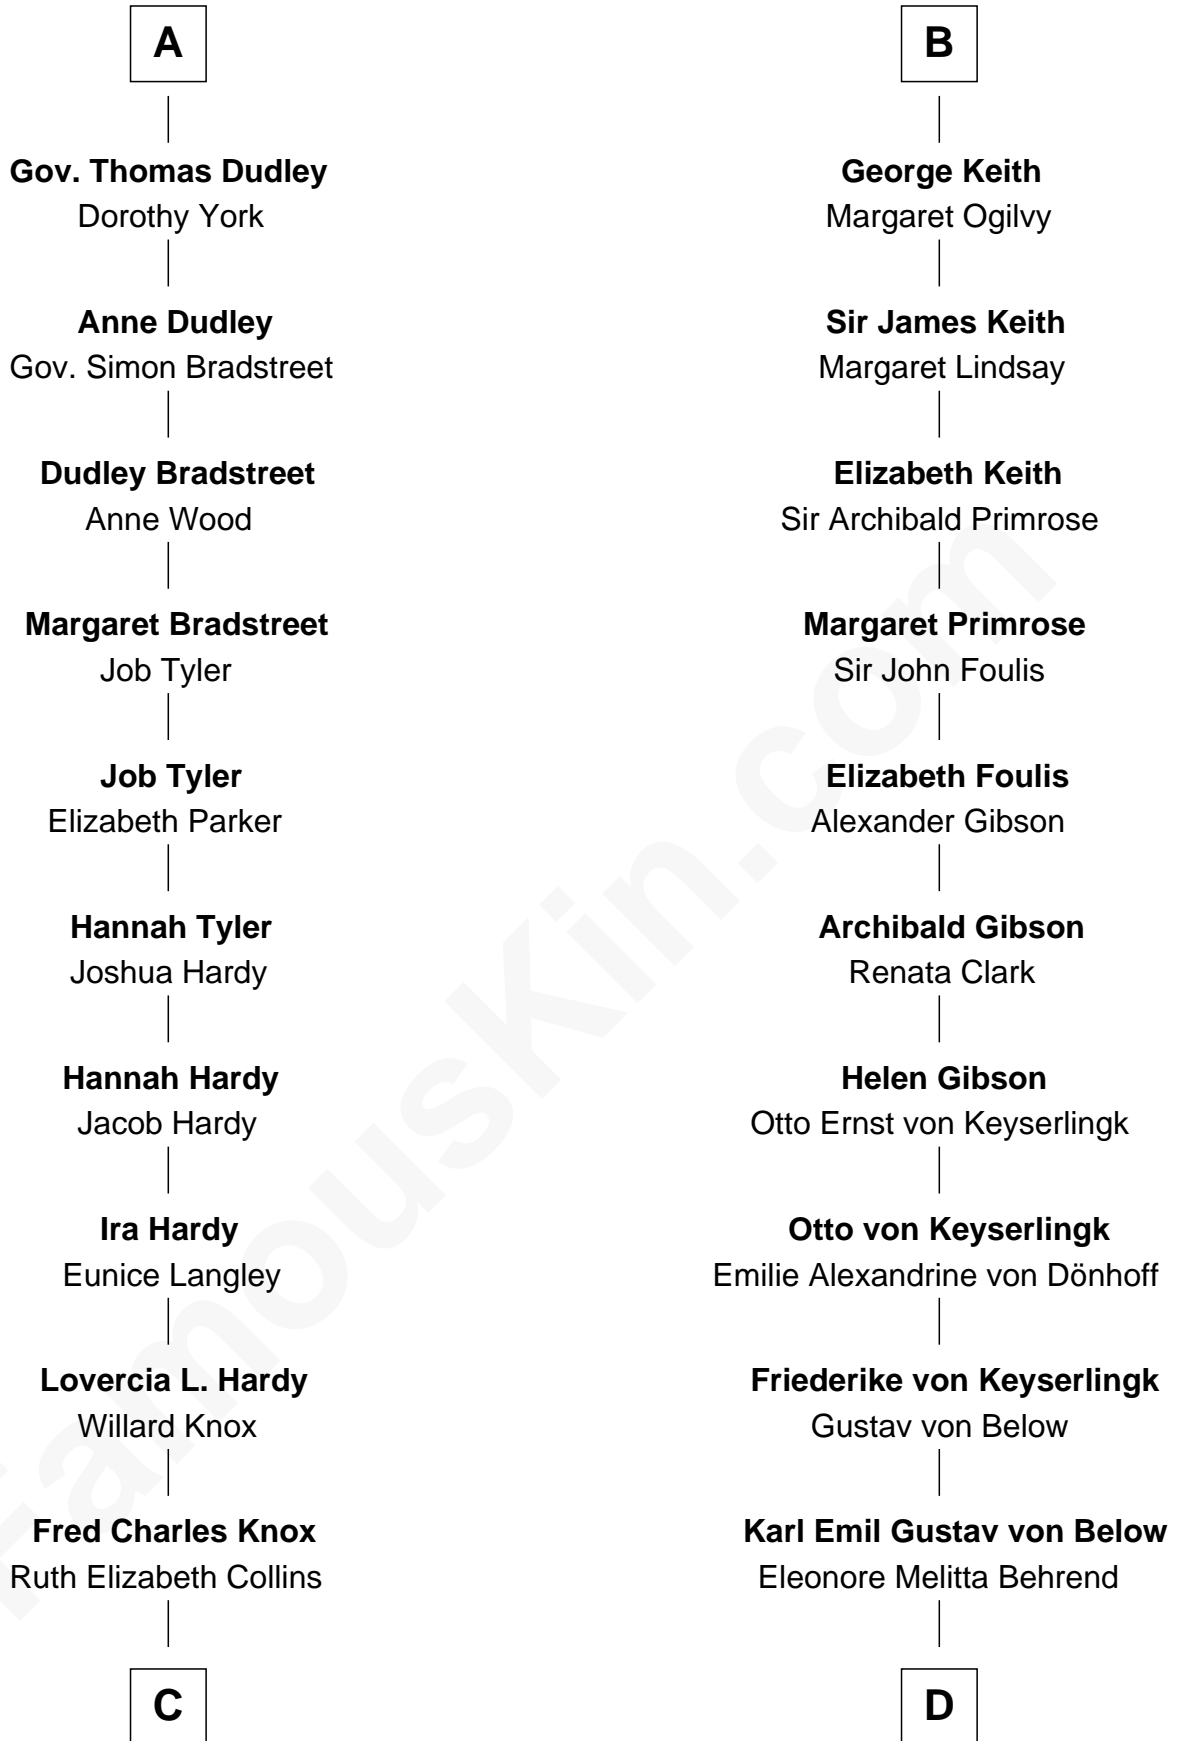

FamousKin.com Relationship Chart of

James Taylor
Singer-Songwriter

19th cousin of

Wernher von Braun
Rocket Scientist

Sir Thomas de Holand
Alice Fitzalan

C

Ella Angelique Knox
Henry Herman Woodard

Gertrude Arline Woodard
Dr. Isaac Montrose Taylor

James Taylor
Singer-Songwriter

D

Marie Eleonore Dorothea von Below
Wernher von Quistorp

Emmy von Quistorp
Magnus von Braun

Wernher von Braun
Rocket Scientist

FamousKin.com