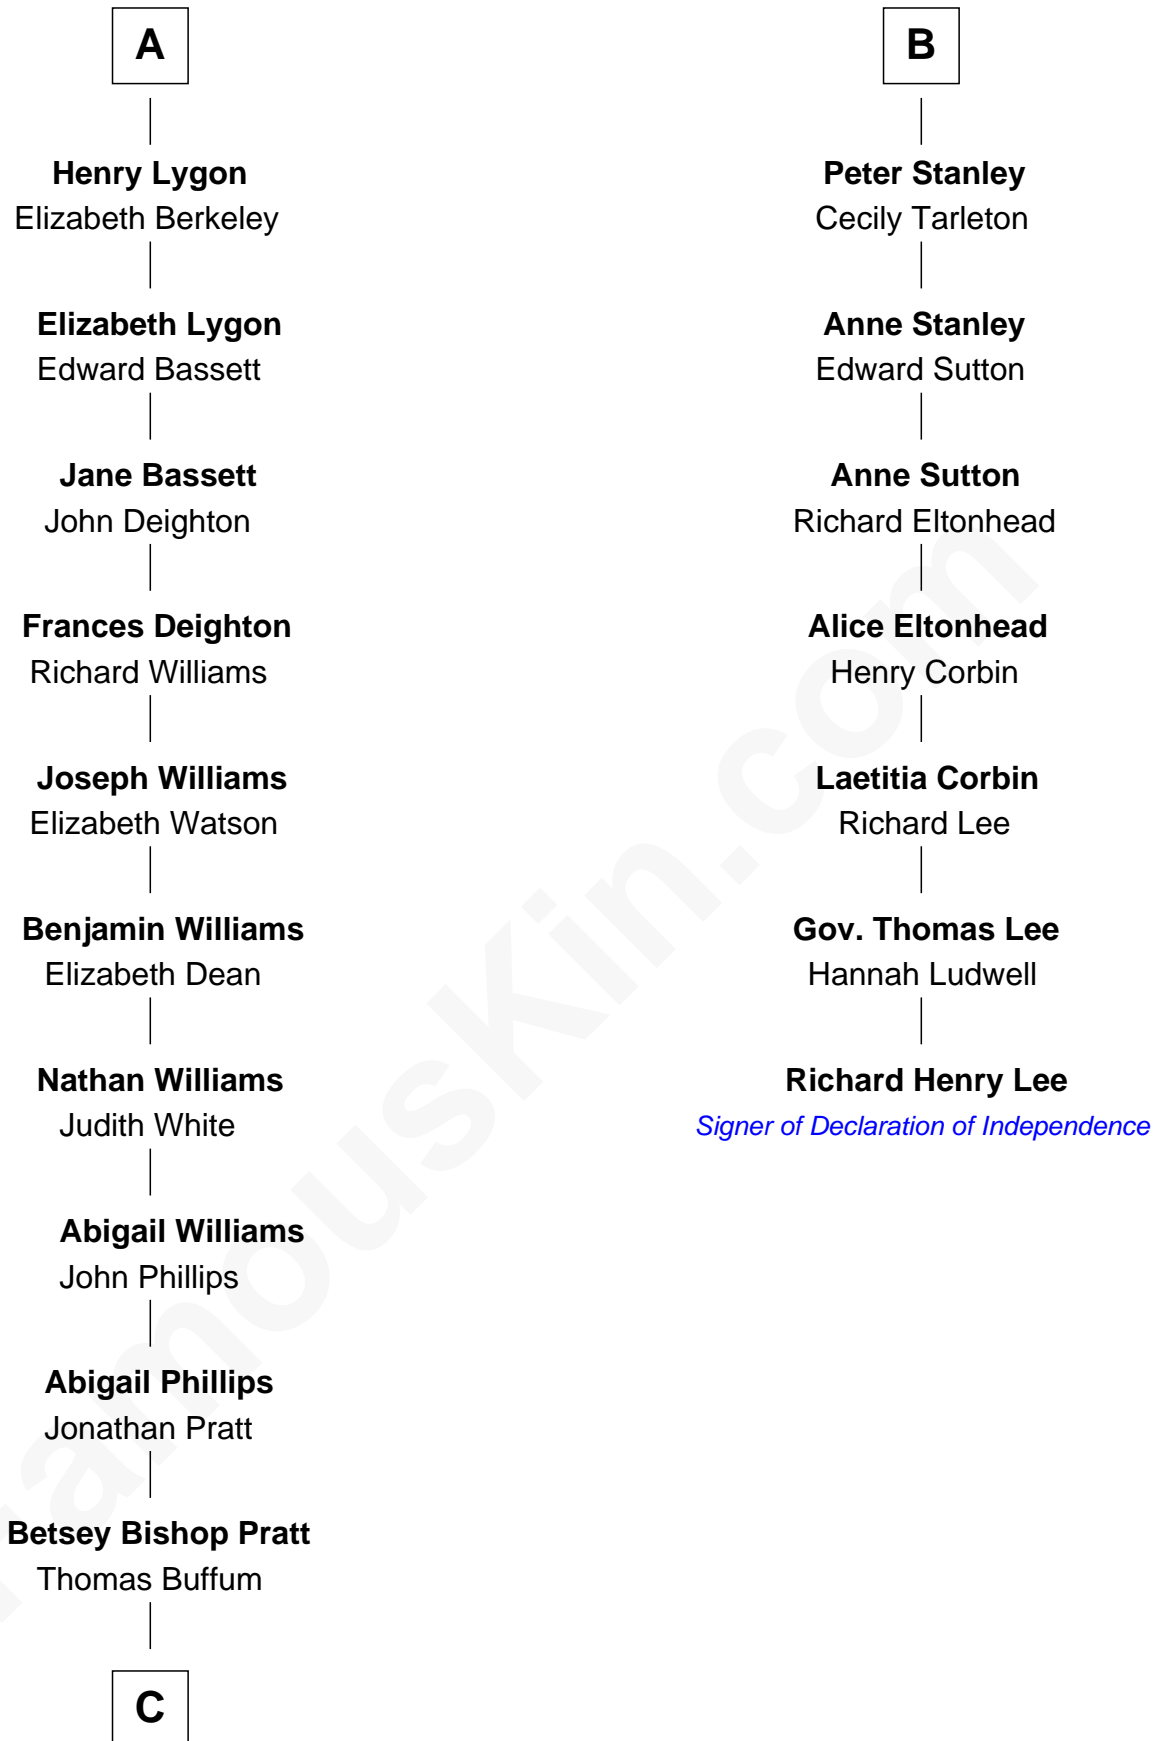

FamousKin.com Relationship Chart of

James Taylor

Singer-Songwriter

13th cousin 8 times removed of

Richard Henry Lee

Signer of the Declaration of Independence

C

Eliza Ann Buffum
Granville Hall Leonard

Emily Roxanna Leonard
Stanford Lyman Haynes

Theodosia Haynes
Alexander Taylor

Dr. Isaac Montrose Taylor
Gertrude Arline Woodard

James Taylor
Singer-Songwriter

FamousKin.com