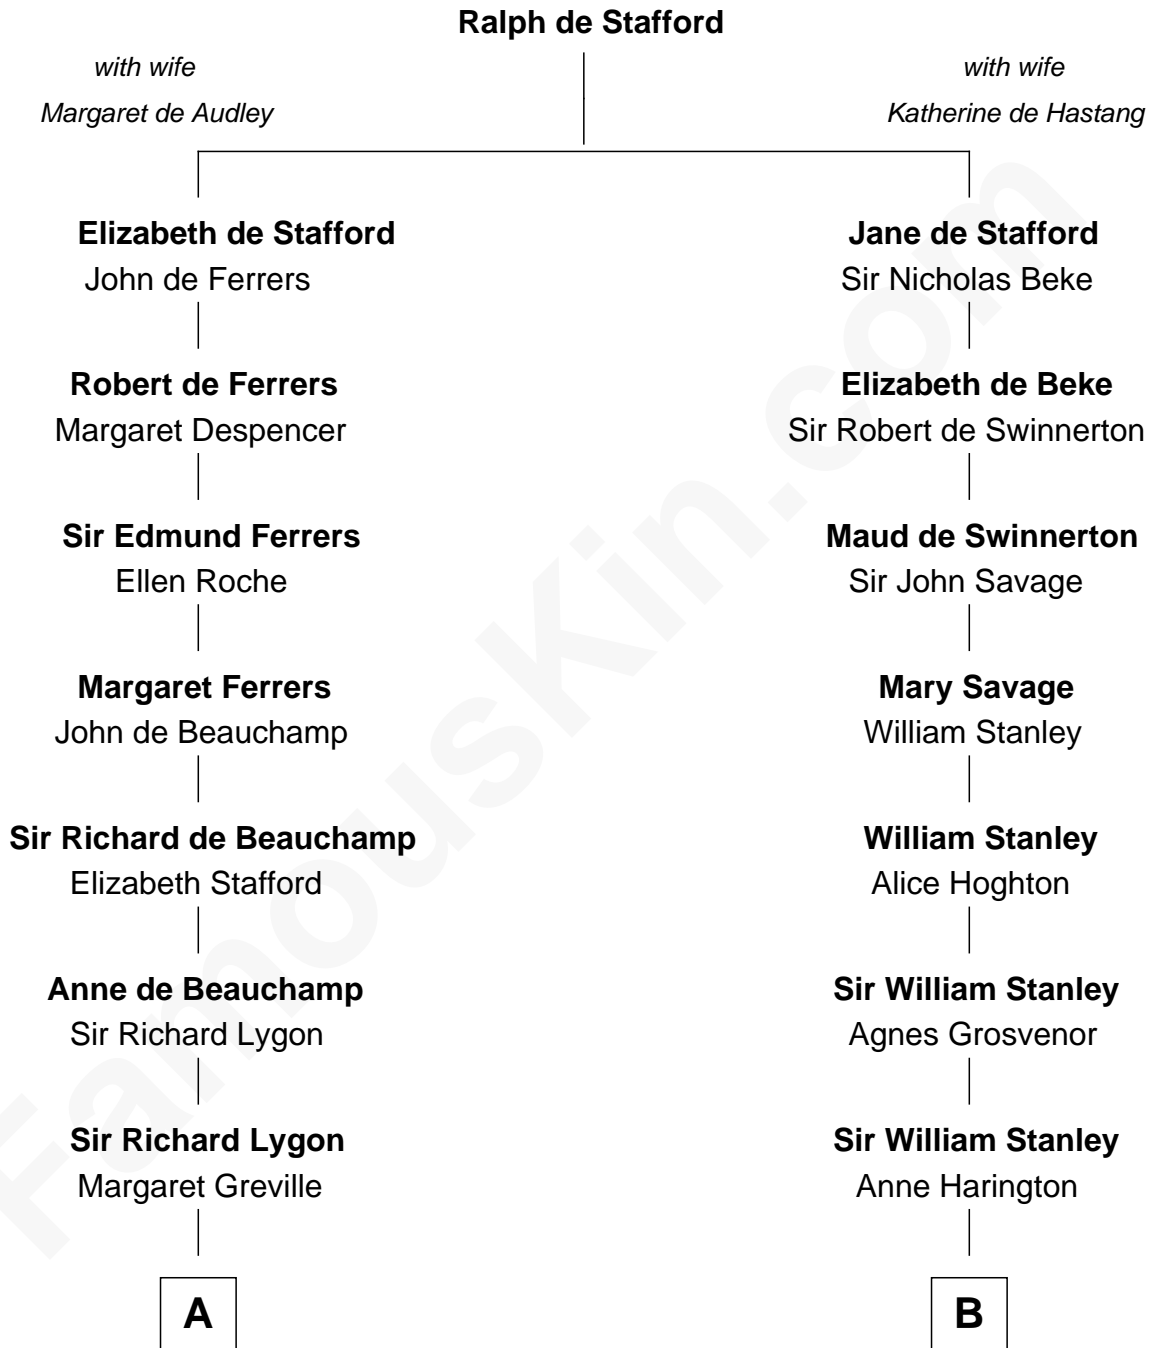

FamousKin.com Relationship Chart of

James Taylor

Singer-Songwriter

13th cousin 8 times removed of

Richard Henry Lee

Signer of the Declaration of Independence

C

Eliza Ann Buffum
Granville Hall Leonard

Emily Roxanna Leonard
Stanford Lyman Haynes

Theodosia Haynes
Alexander Taylor

Dr. Isaac Montrose Taylor
Gertrude Arline Woodard

James Taylor
Singer-Songwriter

FamousKin.com