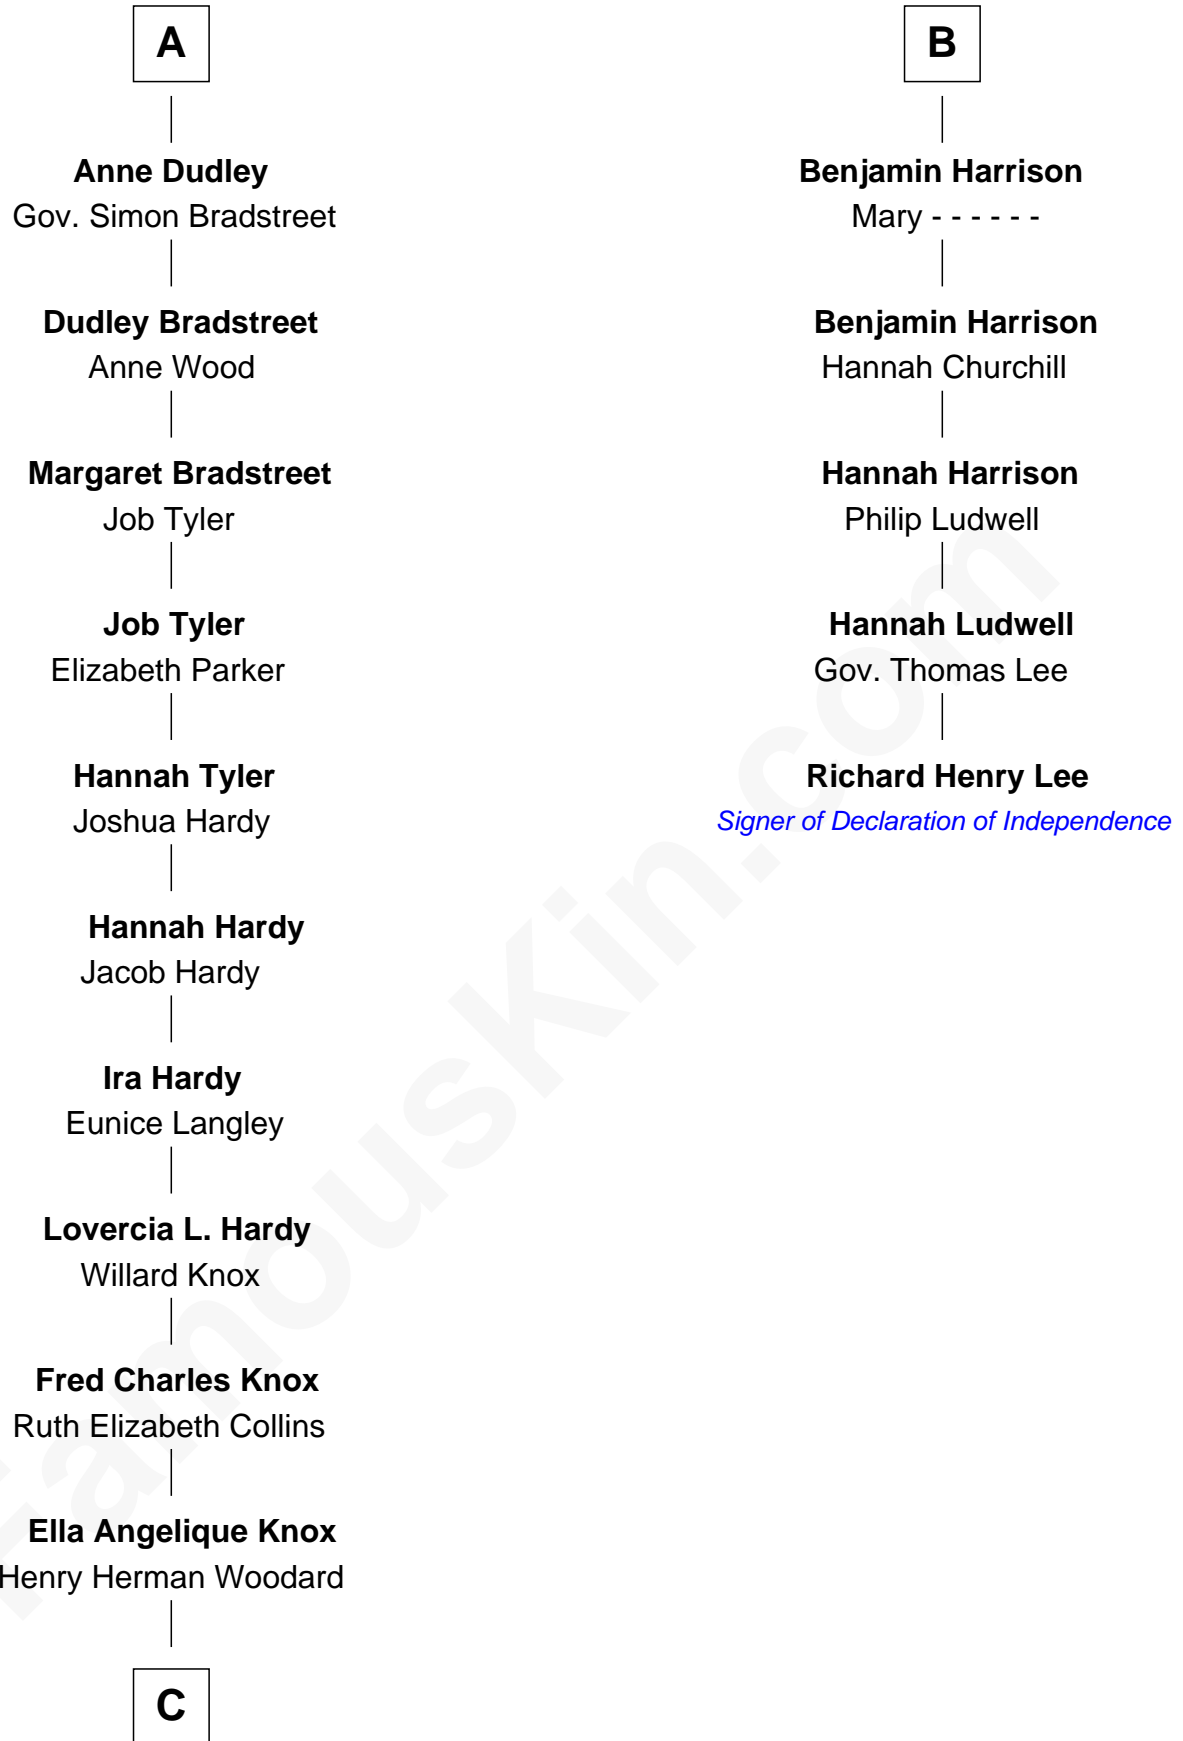

FamousKin.com Relationship Chart of

James Taylor

Singer-Songwriter

11th cousin 7 times removed of

Richard Henry Lee

Signer of the Declaration of Independence

Sir Ralph Neville

*with wife
Joan Beaufort*

*with wife
Margaret de Stafford*

Katherine Neville
Sir Thomas Strangeways

Margaret de Neville
Sir Richard Scrope

Joan Strangeways
Sir William Willoughby

Sir Henry le Scrope
Elizabeth le Scrope

Cecily Willoughby
Sir Edward Sutton

Margaret Scrope
John Bernard

Sir John Sutton
Cecily Grey

John Bernard
Margaret Daundelyn

Sir Henry Dudley
----- Ashton

John Bernard
Cecily Muscote

Probable

Roger Dudley
Susanna Thorne

Francis Bernard
Alice Hazlewood

Gov. Thomas Dudley
Dorothy York

Elizabeth Bernard
Thomas Harrison

Probable

A

B

C

Gertrude Arline Woodard

Dr. Isaac Montrose Taylor