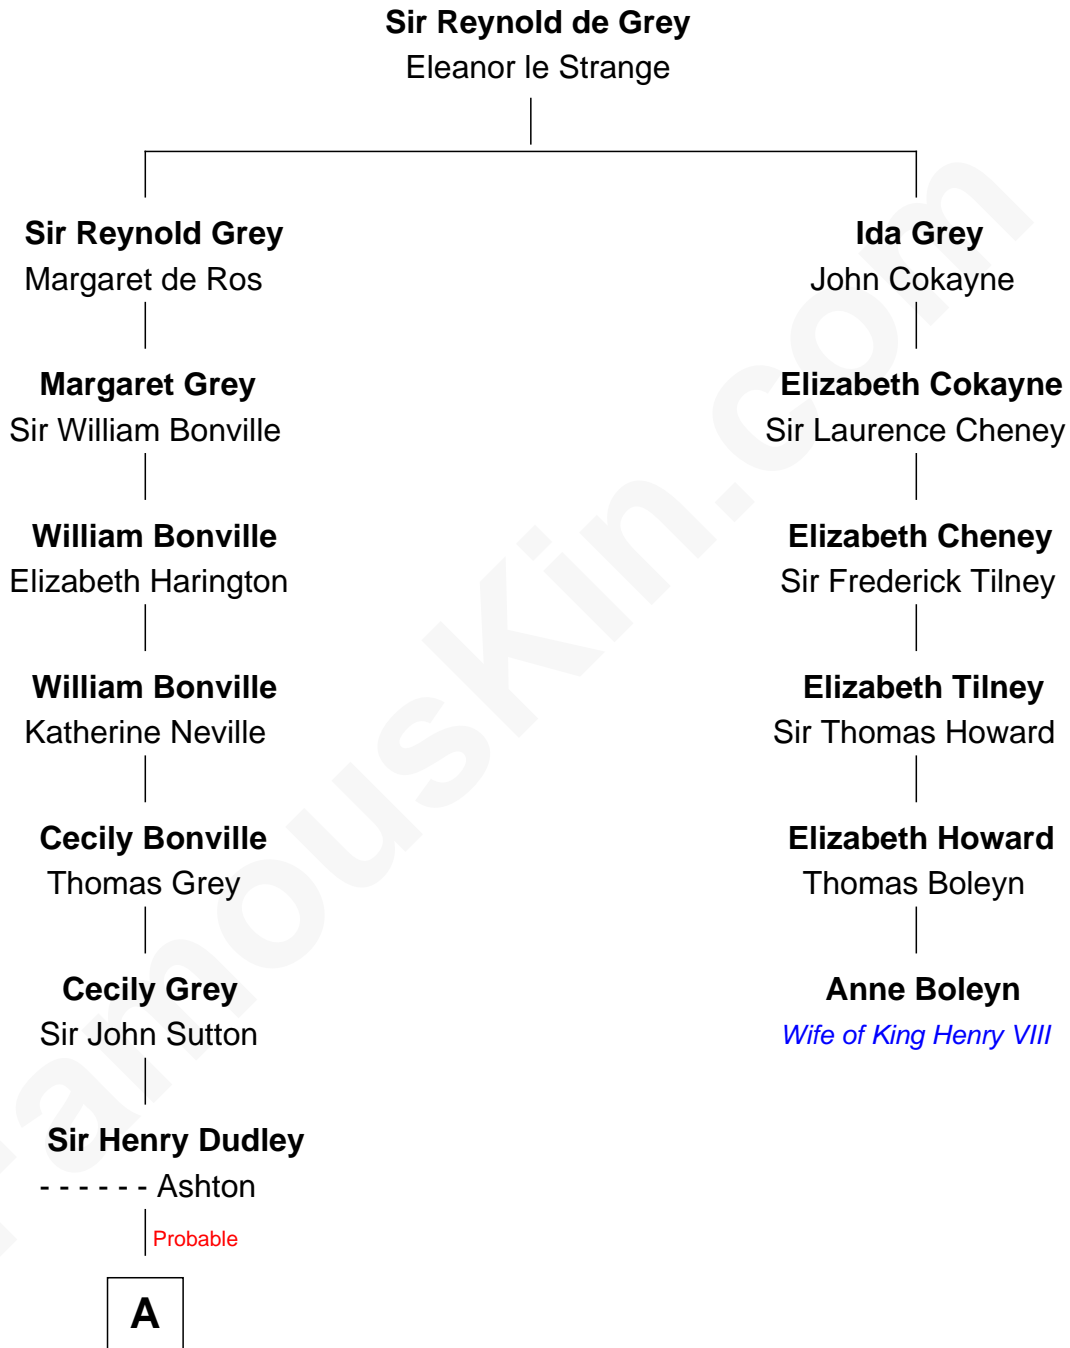

FamousKin.com Relationship Chart of

James Taylor

Singer-Songwriter

5th cousin 15 times removed of

Anne Boleyn

2nd Wife of King Henry VIII

B

—
Fred Charles Knox
Ruth Elizabeth Collins

—
Ella Angelique Knox
Henry Herman Woodard

—
Gertrude Arline Woodard
Dr. Isaac Montrose Taylor

—
James Taylor
Singer-Songwriter

FamousKin.com