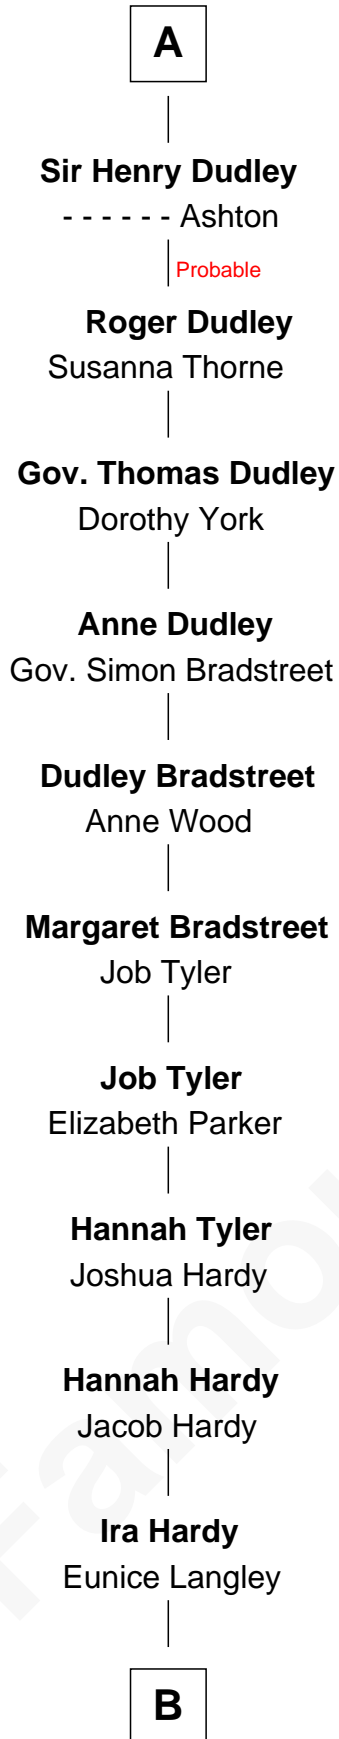

FamousKin.com Relationship Chart of

James Taylor

Singer-Songwriter

6th cousin 15 times removed of

Anne Boleyn

2nd Wife of King Henry VIII

Sir William de Ros
Margery de Badlesmere

Thomas de Ros
Beatrice de Stafford

Margaret de Ros
Sir Reynold Grey

Margaret Grey
Sir William Bonville

William Bonville
Elizabeth Harington

William Bonville
Katherine Neville

Cecily Bonville
Thomas Grey

Cecily Grey
Sir John Sutton

A

Maud de Roos
John de Welles

Anne de Welles
James Butler

James Butler
Joan Beauchamp

Sir Thomas Butler
Anne Hankeford

Margaret Butler
Sir William Boleyn

Thomas Boleyn
Elizabeth Howard

Anne Boleyn
Wife of King Henry VIII

B

—
Lovercia L. Hardy

Willard Knox

—
Fred Charles Knox

Ruth Elizabeth Collins

—
Ella Angelique Knox

Henry Herman Woodard

—
Gertrude Arline Woodard

Dr. Isaac Montrose Taylor

—
James Taylor