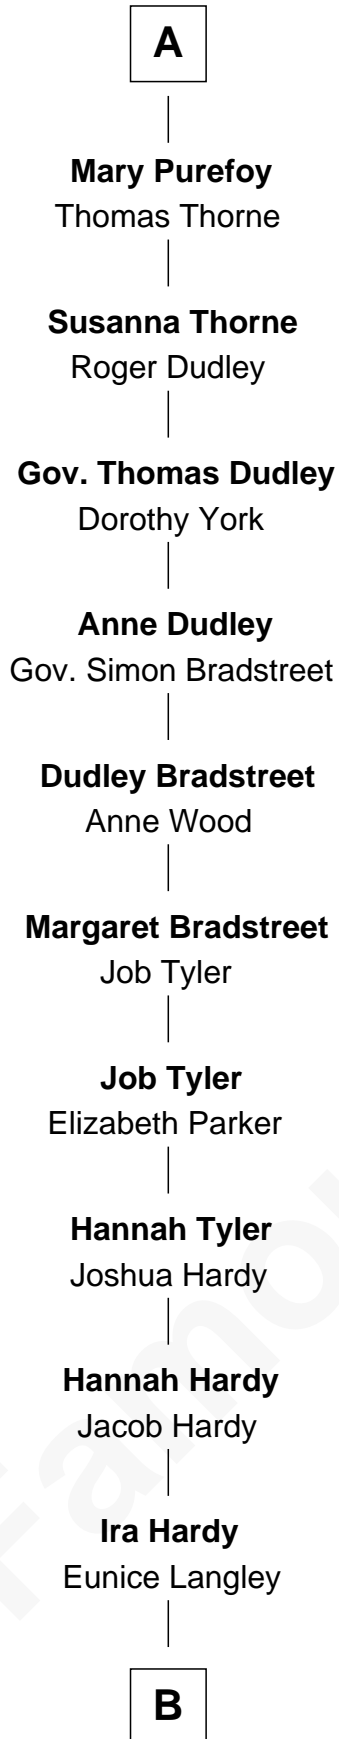

FamousKin.com Relationship Chart of

James Taylor

Singer-Songwriter

6th cousin 15 times removed of

Anne Boleyn

2nd Wife of King Henry VIII

Sir John Howard

Alice de Bois

Joan Howard
Sir Peter de Brewes

Beatrice Brewes
Sir Hugh Shirley

Sir Ralph Shirley
Joan Basset

Beatrice Shirley
John Brome

Isabel Brome
John Denton

Alice Denton
Nicholas Purefoy

Edward Purefoy
Anne Fettiplace

A

Sir Robert Howard
Margaret de Scales

Sir John Howard
Alice Tendring

Sir Robert Howard
Margaret Mowbray

Sir John Howard
Katherine Moleyns

Sir Thomas Howard
Elizabeth Tilney

Elizabeth Howard
Thomas Boleyn

Anne Boleyn
Wife of King Henry VIII

B

—
Lovercia L. Hardy

Willard Knox

—
Fred Charles Knox

Ruth Elizabeth Collins

—
Ella Angelique Knox

Henry Herman Woodard

—
Gertrude Arline Woodard