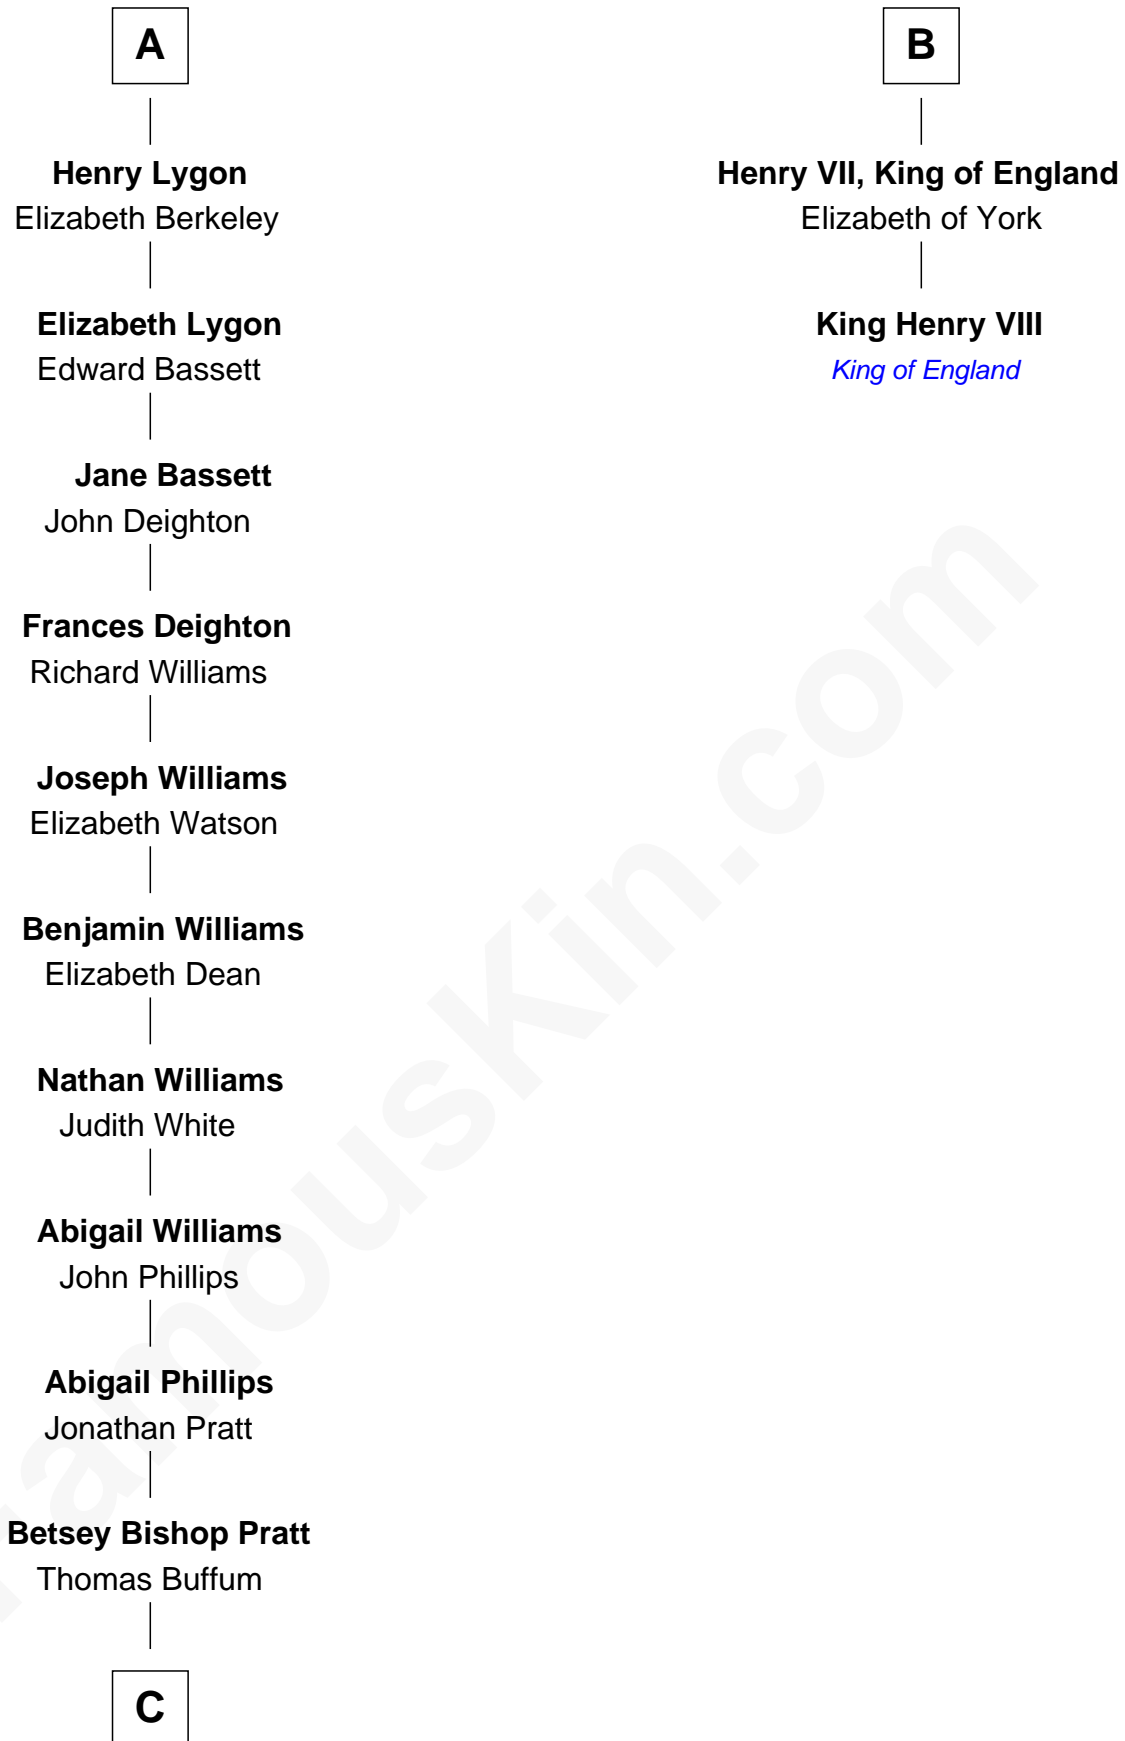

# FamousKin.com Relationship Chart of

**James Taylor**  
Singer-Songwriter

8th cousin 13 times removed of

**King Henry VIII**  
King of England

**Sir Walter de Beauchamp**  
Alice de Tony

**C**

**Eliza Ann Buffum**  
Granville Hall Leonard

**Emily Roxanna Leonard**  
Stanford Lyman Haynes

**Theodosia Haynes**  
Alexander Taylor

**Dr. Isaac Montrose Taylor**  
Gertrude Arline Woodard

**James Taylor**  
*Singer-Songwriter*

FamousKin.com