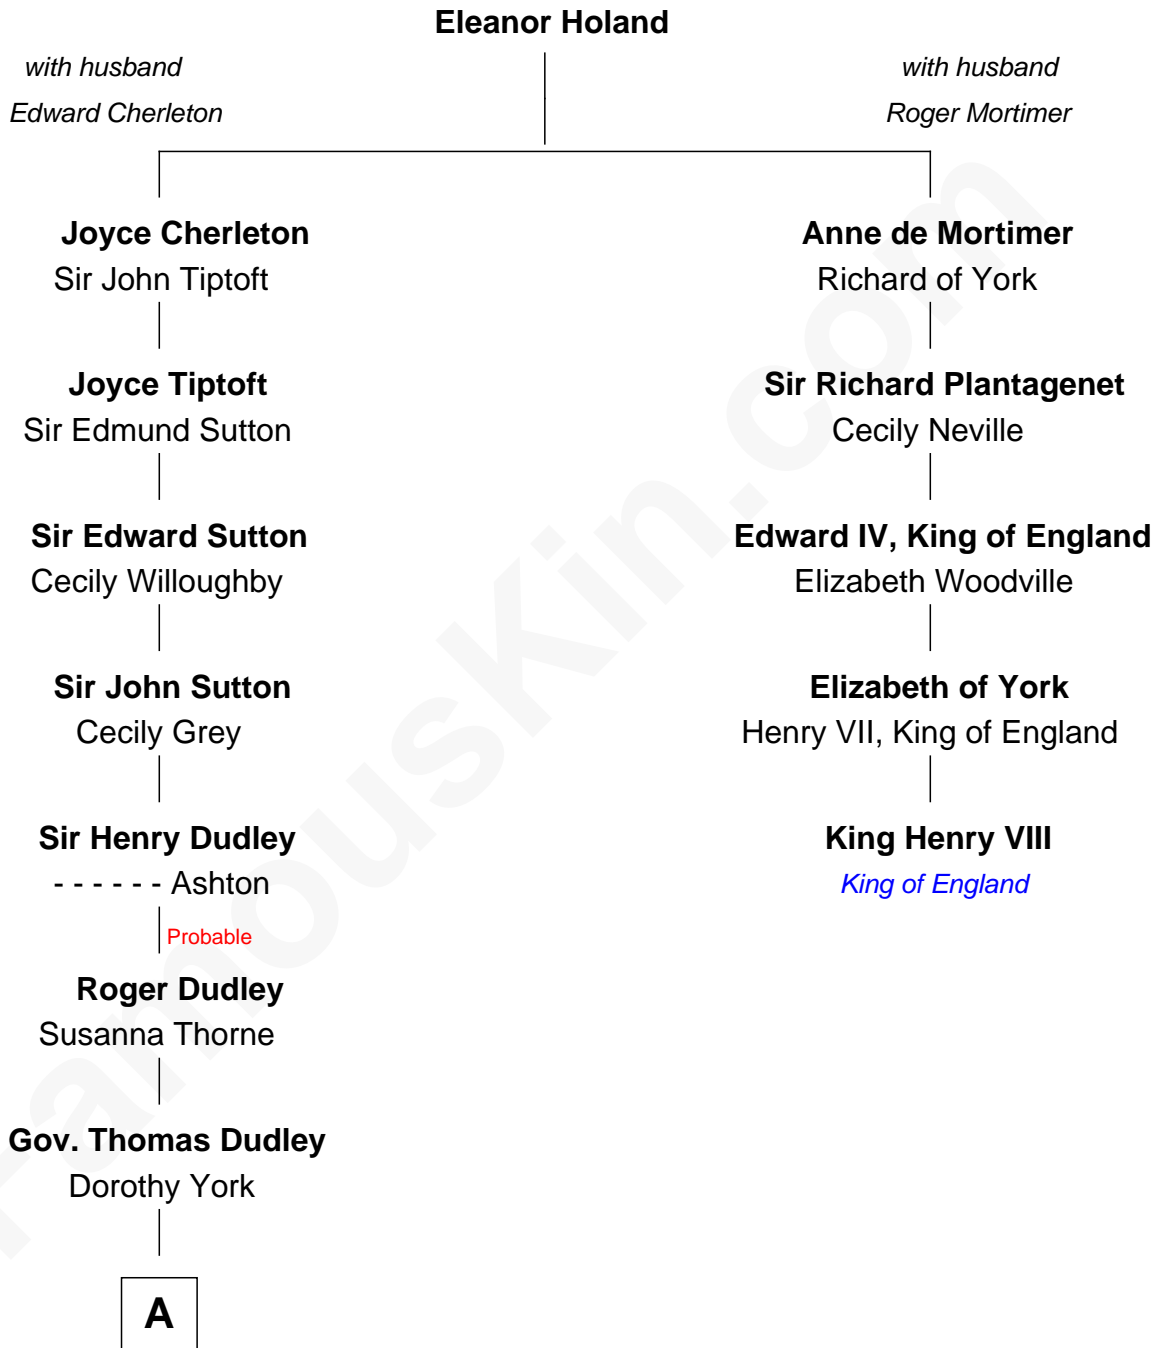

FamousKin.com Relationship Chart of

James Taylor

Singer-Songwriter

4th cousin 14 times removed of

King Henry VIII

King of England

B

—
Gertrude Arline Woodard

Dr. Isaac Montrose Taylor

—
James Taylor

Singer-Songwriter

FamousKin.com