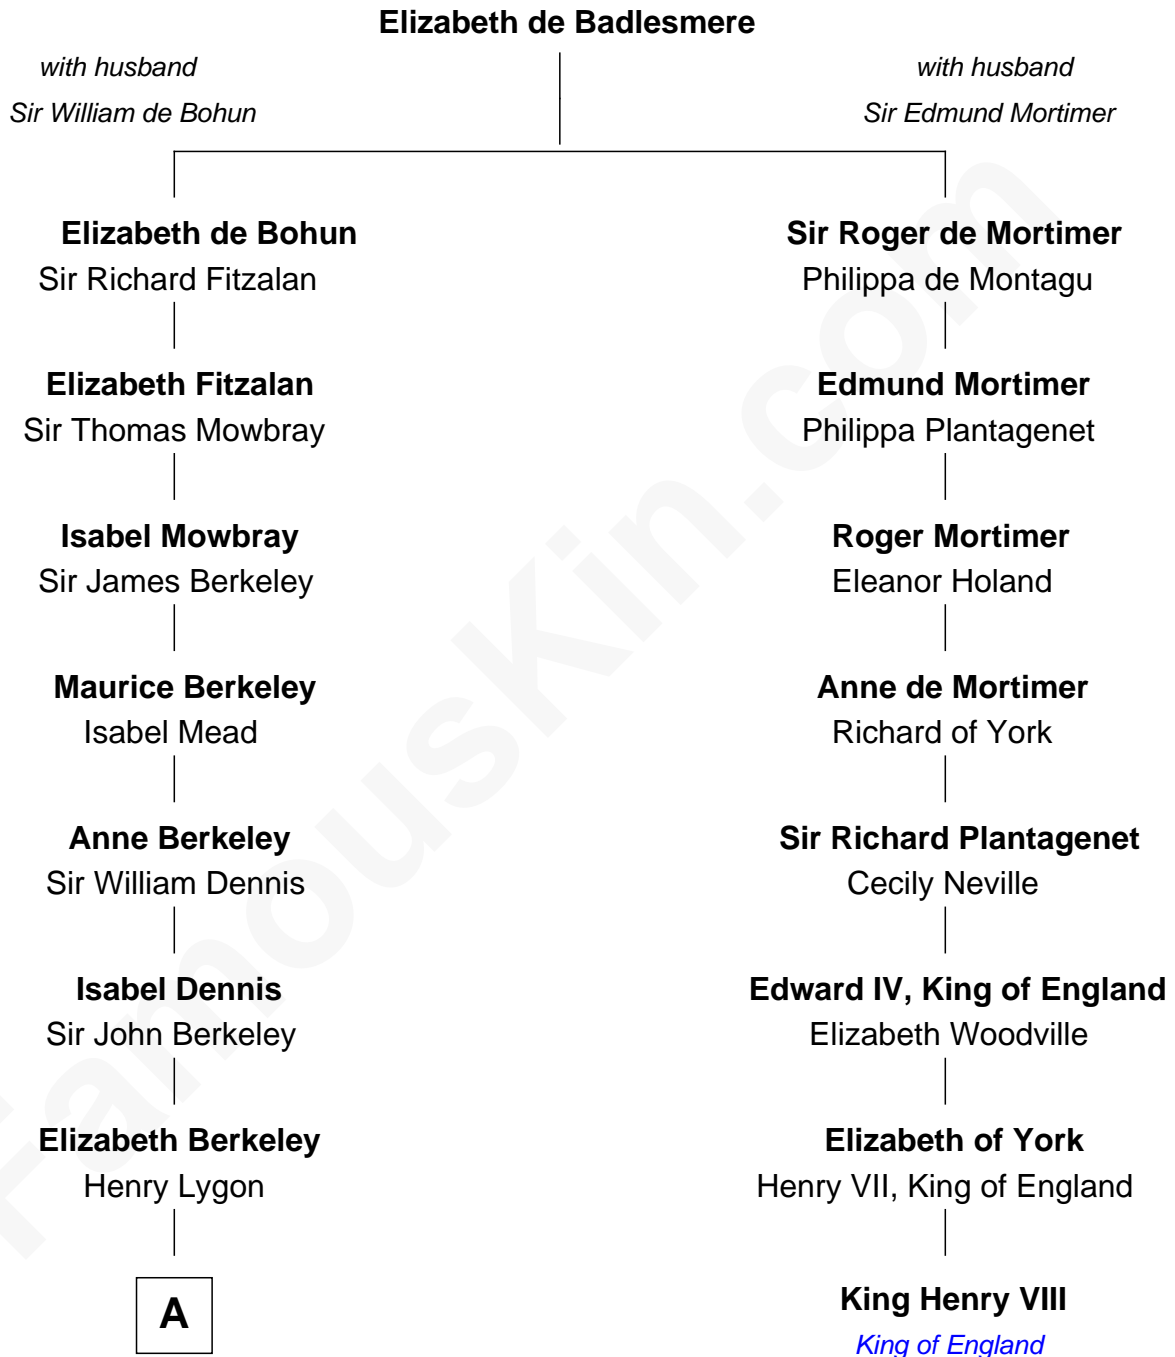

FamousKin.com Relationship Chart of

James Taylor

Singer-Songwriter

7th cousin 13 times removed of

King Henry VIII

King of England

A

Elizabeth Lygon

Edward Bassett

Jane Bassett

John Deighton

Frances Deighton

Richard Williams

Joseph Williams

Elizabeth Watson

Benjamin Williams

Alexander Taylor

—
Dr. Isaac Montrose Taylor

Gertrude Arline Woodard

—
James Taylor

Singer-Songwriter

FamousKin.com