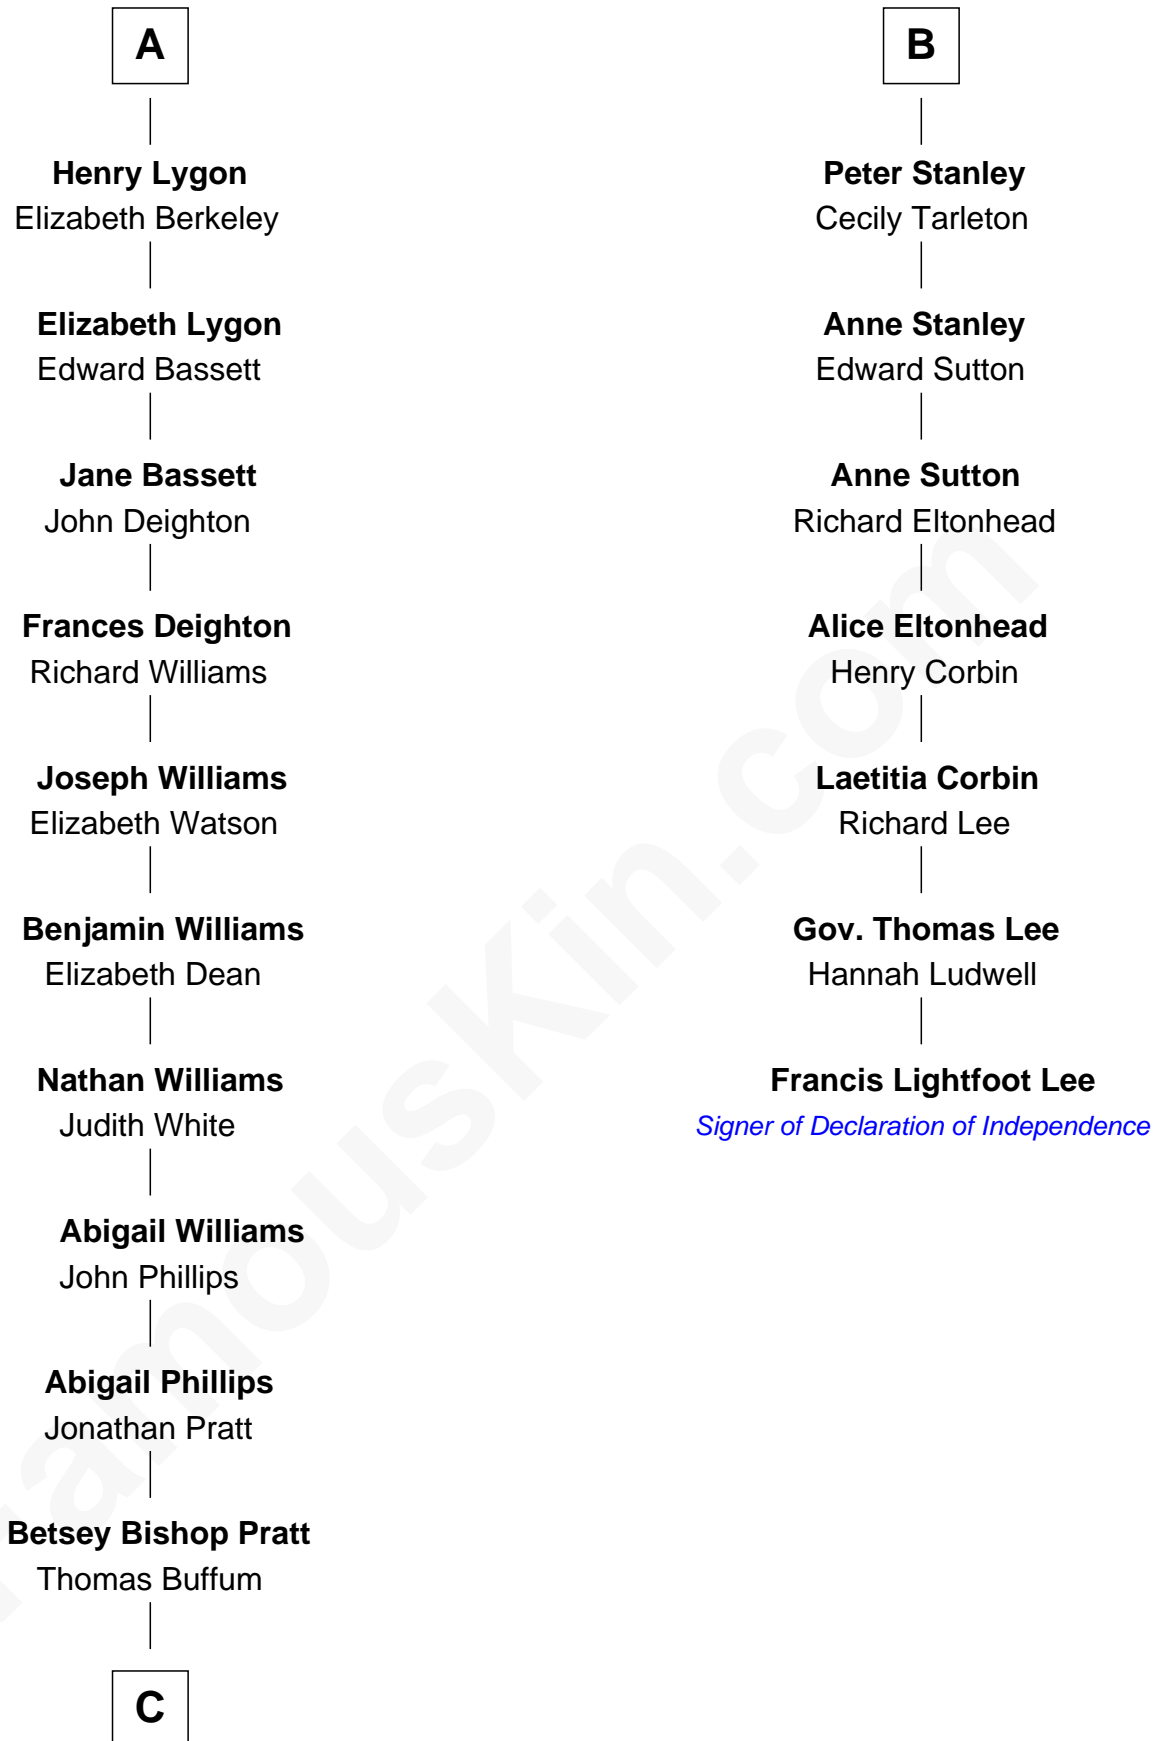

# FamousKin.com Relationship Chart of

**James Taylor**

*Singer-Songwriter*

13th cousin 8 times removed of

**Francis Lightfoot Lee**

*Signer of the Declaration of Independence*

**Katherine de Hastang**

Ralph de Stafford

**C**

**Eliza Ann Buffum**  
Granville Hall Leonard

**Emily Roxanna Leonard**  
Stanford Lyman Haynes

**Theodosia Haynes**  
Alexander Taylor

**Dr. Isaac Montrose Taylor**  
Gertrude Arline Woodard

**James Taylor**  
*Singer-Songwriter*