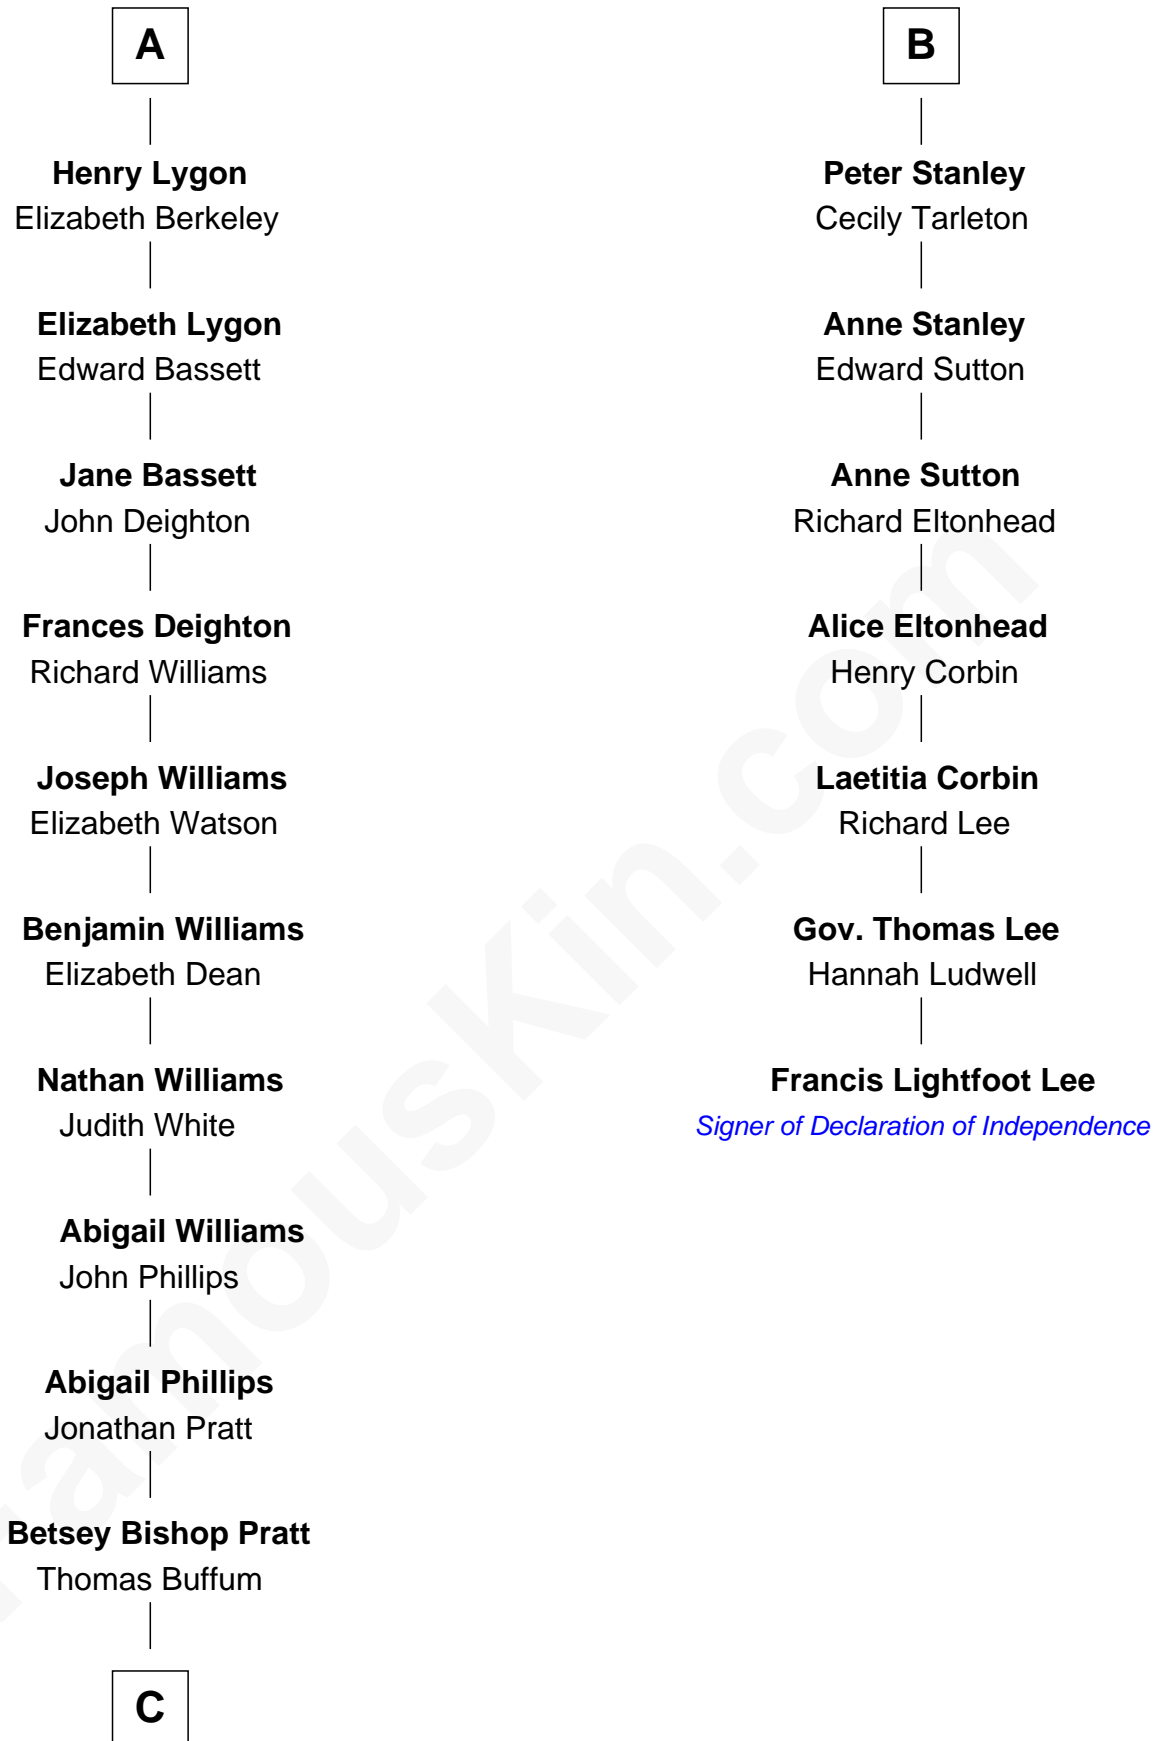

FamousKin.com Relationship Chart of

James Taylor

Singer-Songwriter

13th cousin 8 times removed of

Francis Lightfoot Lee

Signer of the Declaration of Independence

C

Eliza Ann Buffum
Granville Hall Leonard

Emily Roxanna Leonard
Stanford Lyman Haynes

Theodosia Haynes
Alexander Taylor

Dr. Isaac Montrose Taylor
Gertrude Arline Woodard

James Taylor
Singer-Songwriter

FamousKin.com