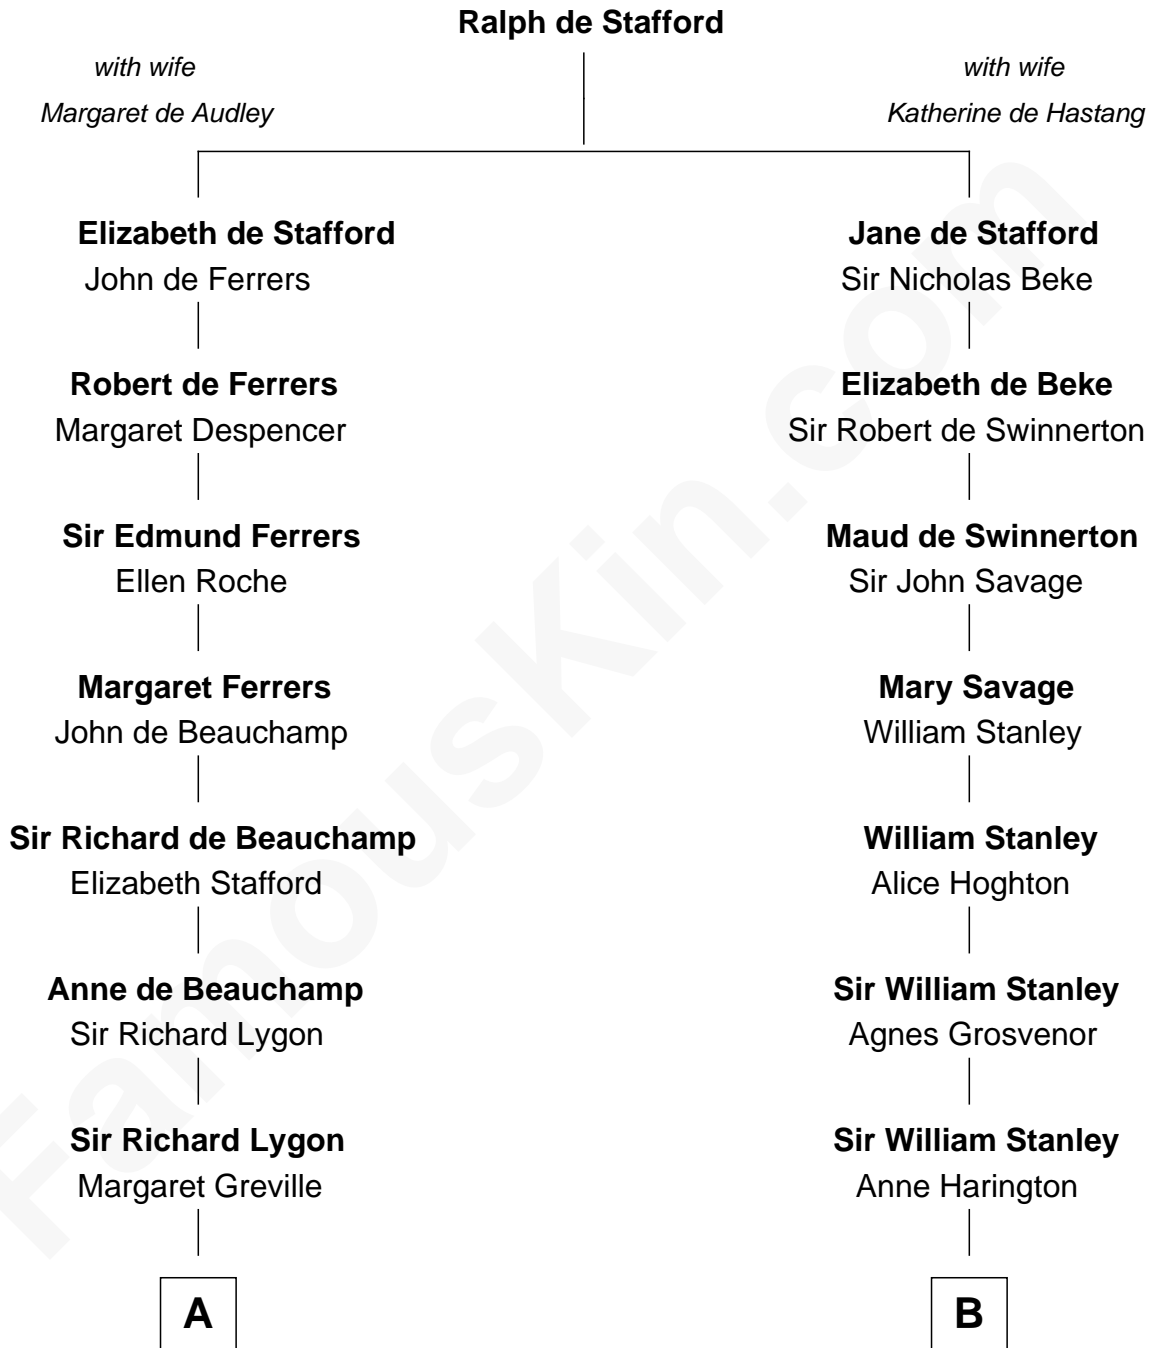

FamousKin.com Relationship Chart of

James Taylor

Singer-Songwriter

13th cousin 8 times removed of

Francis Lightfoot Lee

Signer of the Declaration of Independence

C

Eliza Ann Buffum
Granville Hall Leonard

Emily Roxanna Leonard
Stanford Lyman Haynes

Theodosia Haynes
Alexander Taylor

Dr. Isaac Montrose Taylor
Gertrude Arline Woodard

James Taylor
Singer-Songwriter

FamousKin.com