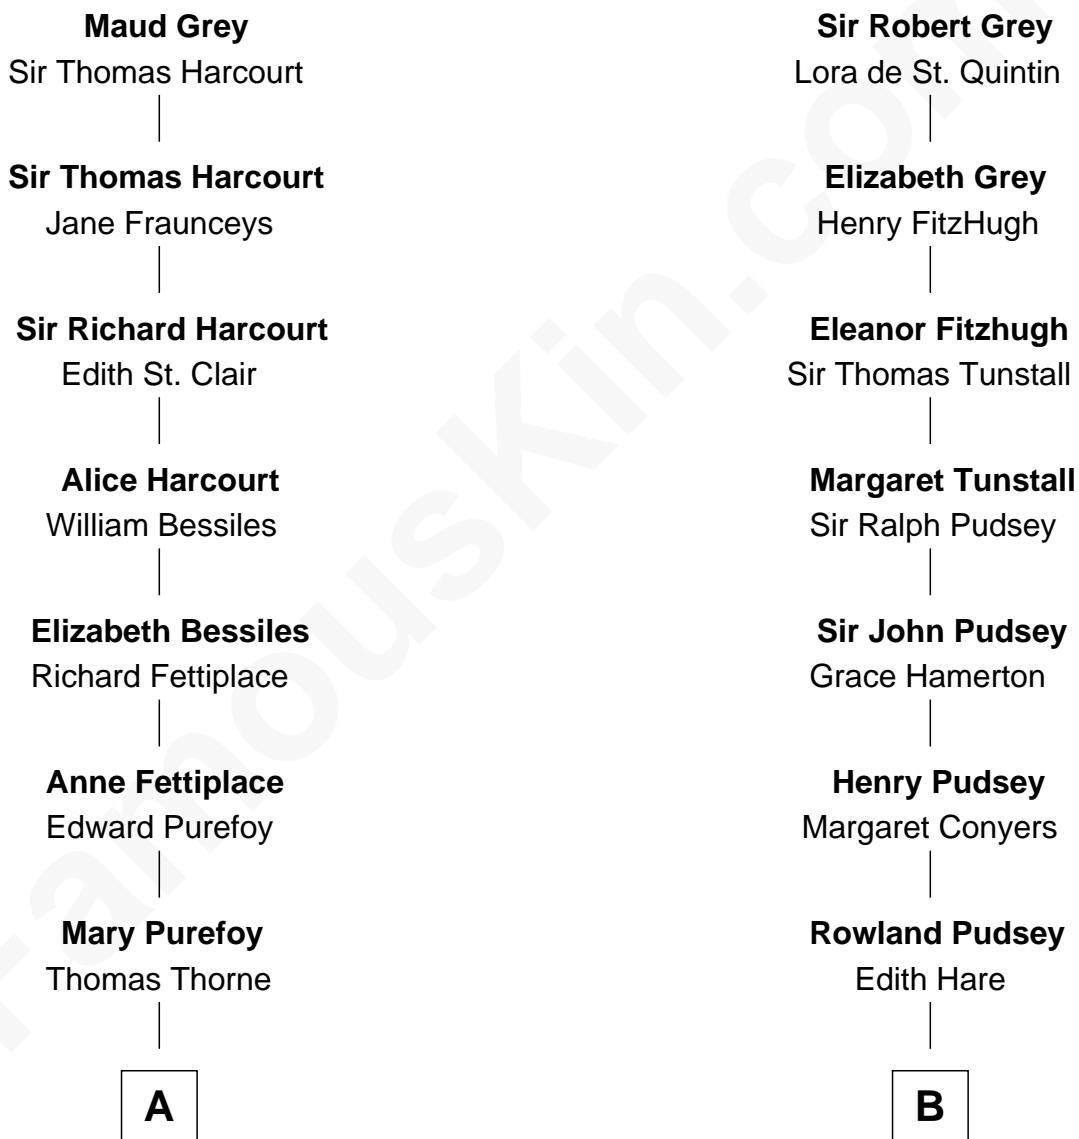

FamousKin.com Relationship Chart of

James Taylor

Singer-Songwriter

15th cousin 5 times removed of

Francis Lightfoot Lee

Signer of the Declaration of Independence

Sir John Grey

Avice Marmion

C

—
Fred Charles Knox
Ruth Elizabeth Collins

—
Ella Angelique Knox
Henry Herman Woodard

—
Gertrude Arline Woodard
Dr. Isaac Montrose Taylor

—
James Taylor
Singer-Songwriter

FamousKin.com