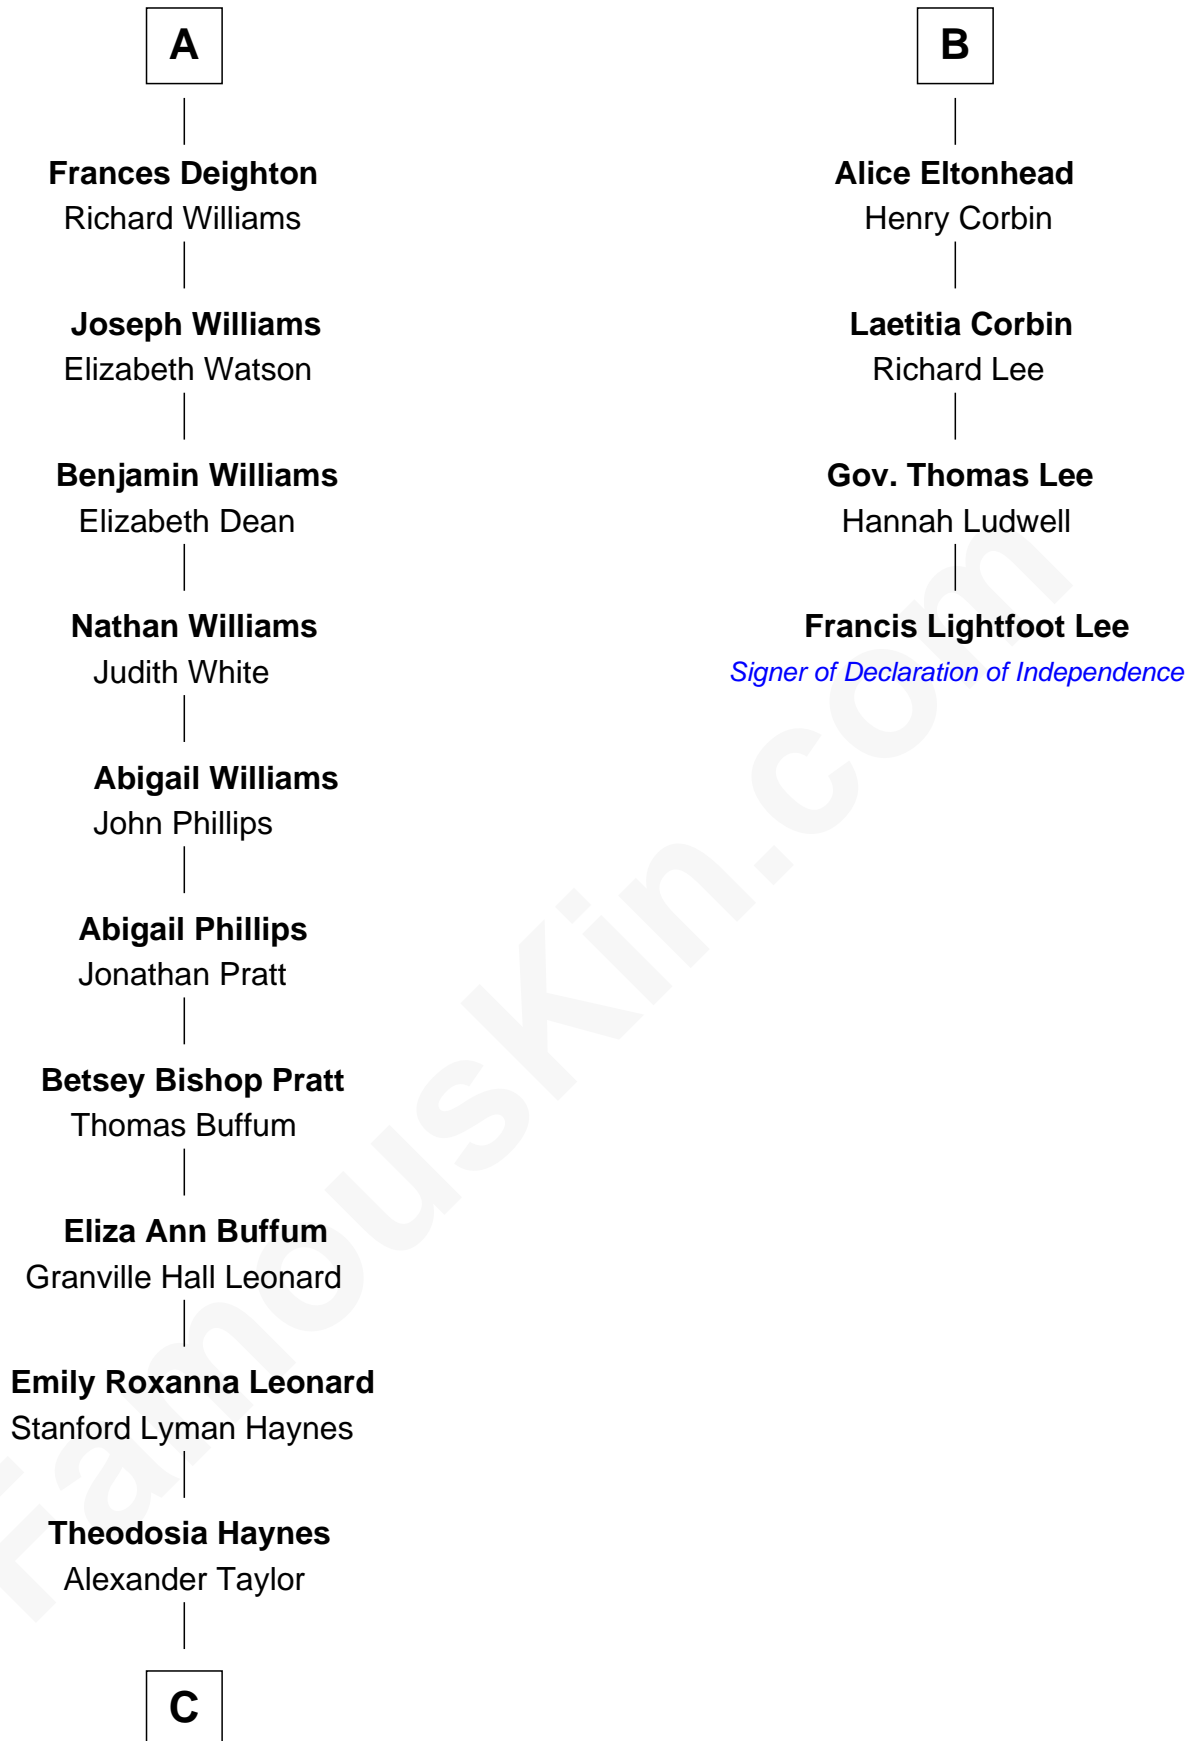

FamousKin.com Relationship Chart of

James Taylor

Singer-Songwriter

10th cousin 8 times removed of

Francis Lightfoot Lee

Signer of the Declaration of Independence

C

—
Dr. Isaac Montrose Taylor

Gertrude Arline Woodard

—
James Taylor

Singer-Songwriter

FamousKin.com