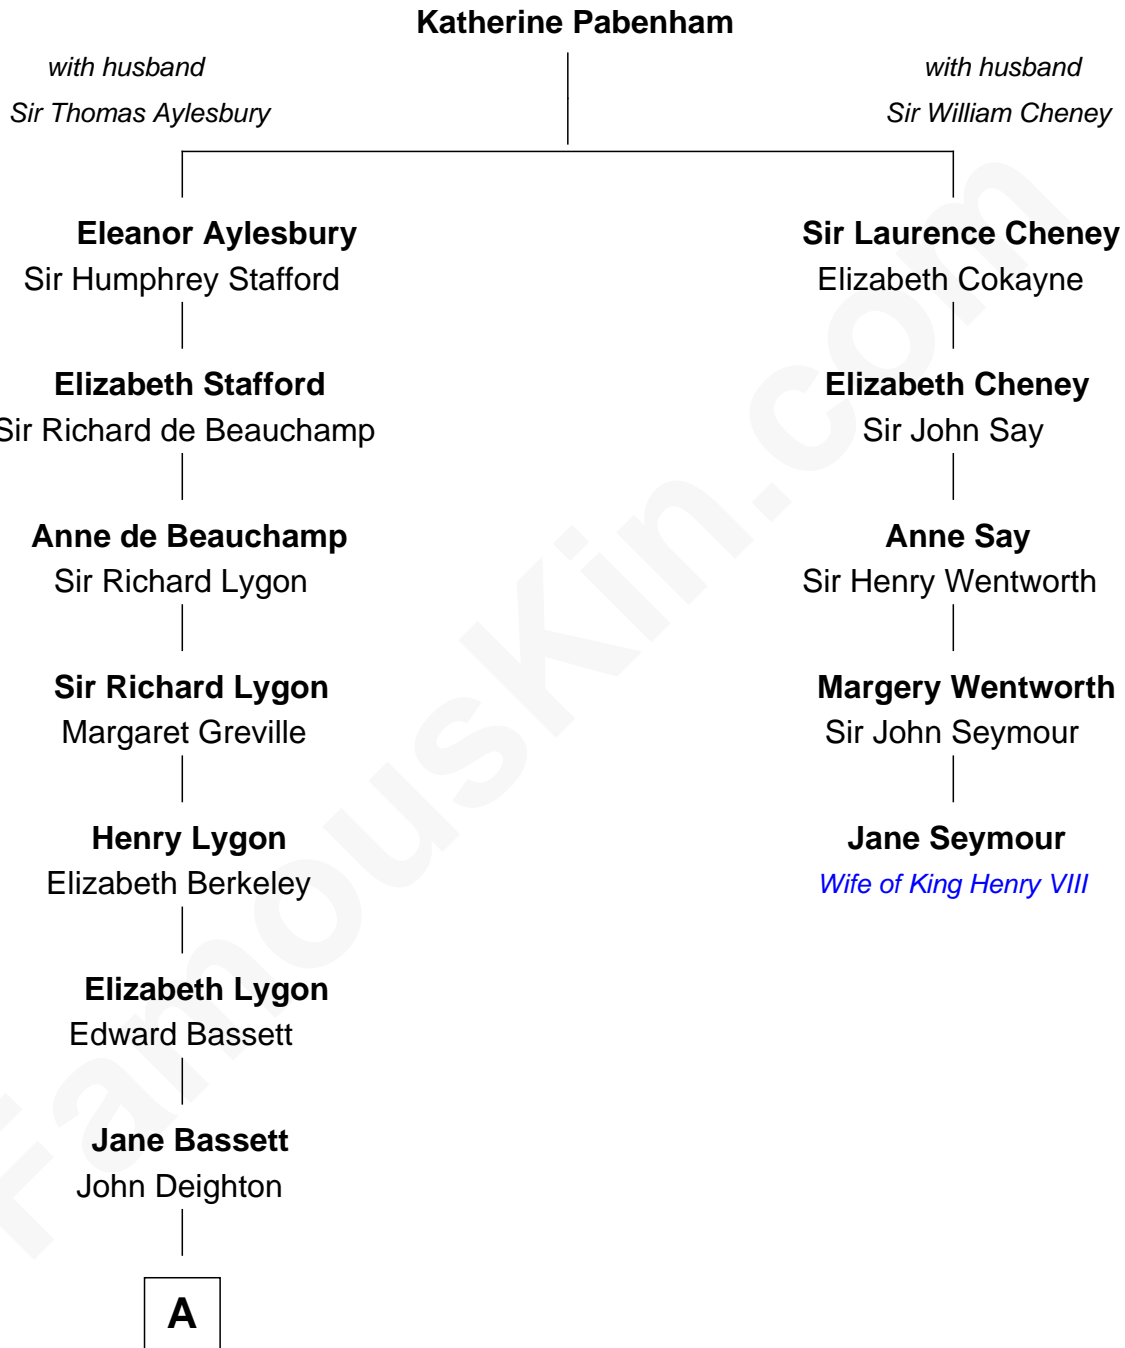

FamousKin.com Relationship Chart of

James Taylor

Singer-Songwriter

4th cousin 14 times removed of

Jane Seymour

3rd Wife of King Henry VIII

A

Frances Deighton

Richard Williams

Joseph Williams

Elizabeth Watson

Benjamin Williams

Elizabeth Dean

Nathan Williams

Judith White

Abigail Williams