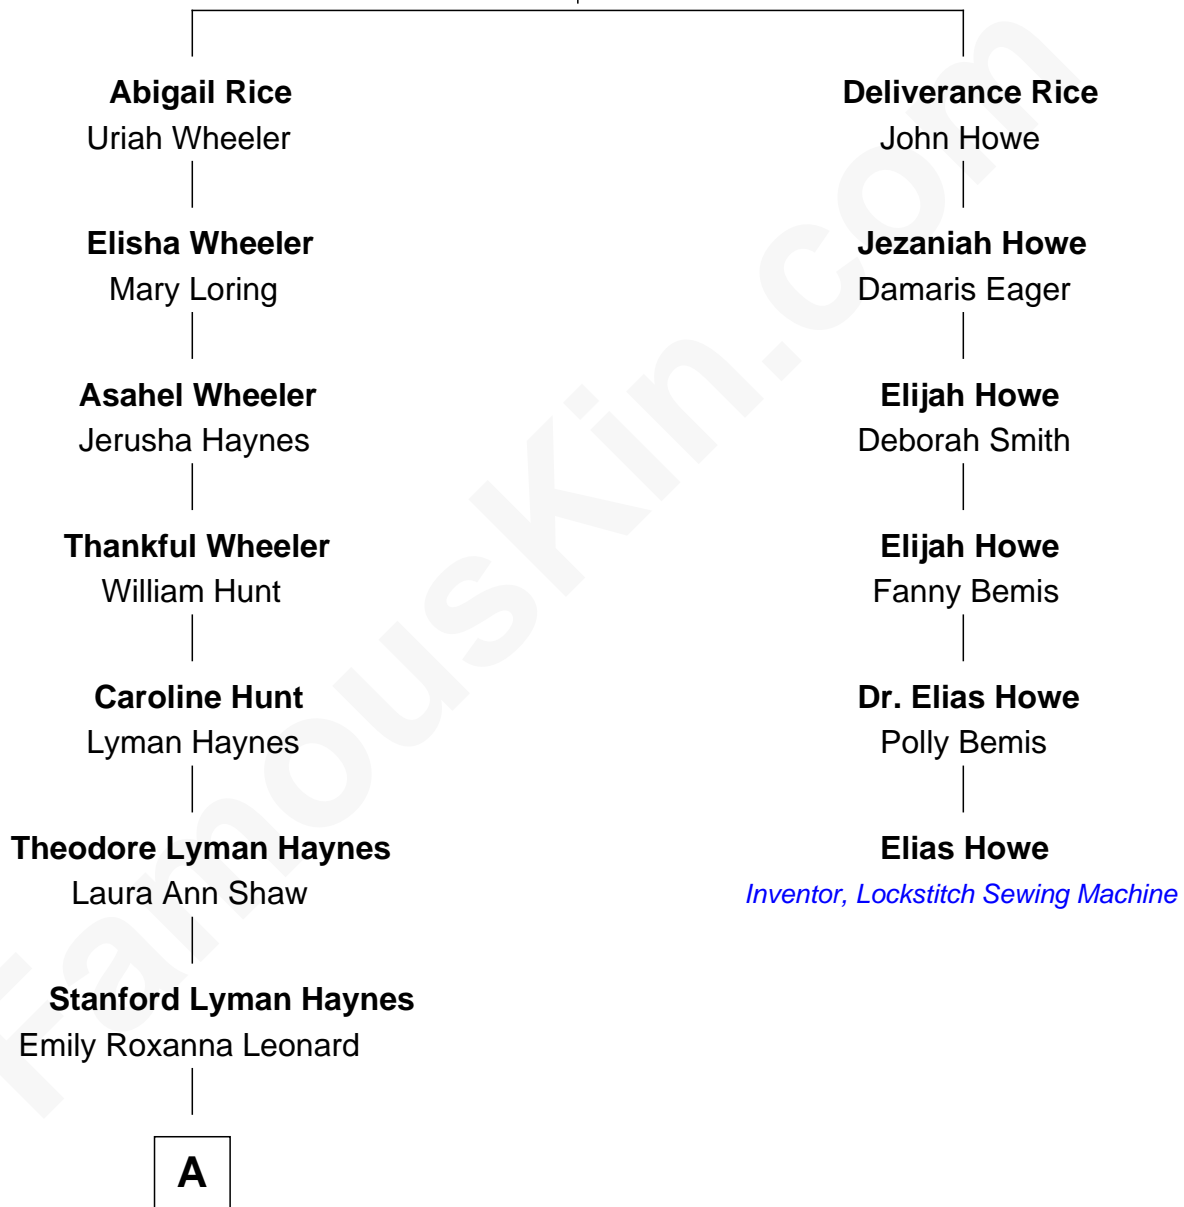

# FamousKin.com Relationship Chart of

**James Taylor**

*Singer-Songwriter*

5th cousin 4 times removed of

**Elias Howe**

*Inventor, Lockstitch Sewing Machine*

**John Rice**  
Tabitha Stone

A

**Theodosia Haynes**

Alexander Taylor

**Dr. Isaac Montrose Taylor**

Gertrude Arline Woodard

**James Taylor**

*Singer-Songwriter*

FamousKin.com