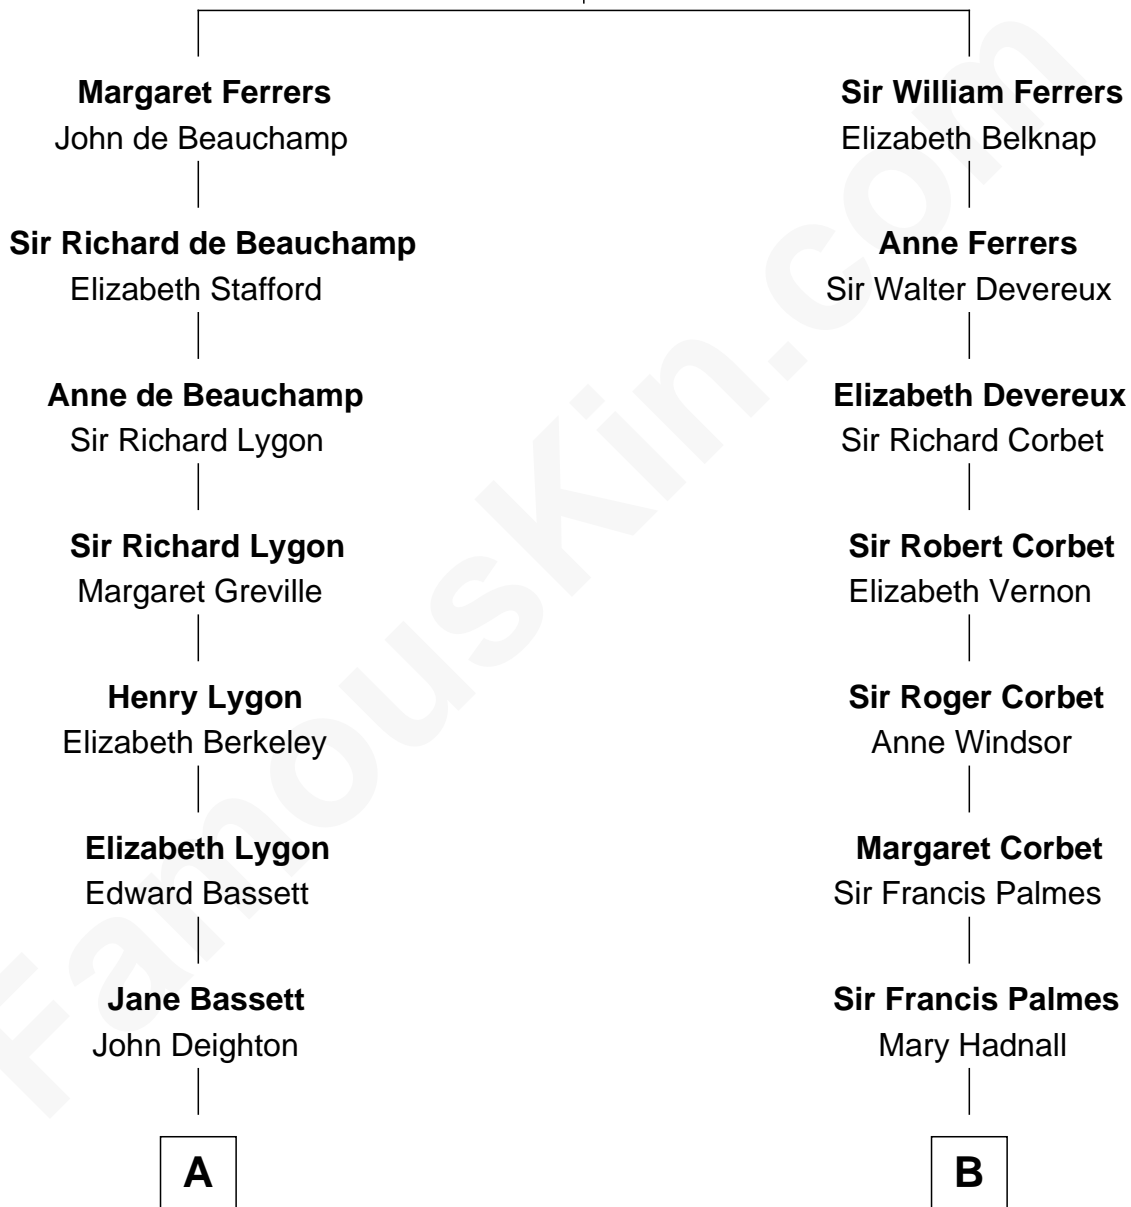

FamousKin.com Relationship Chart of

James Taylor

Singer-Songwriter

18th cousin 1 time removed of

Benedict Cumberbatch

Movie, Television and Stage Actor

Sir Edmund Ferrers

Ellen Roche

FamousKin.com