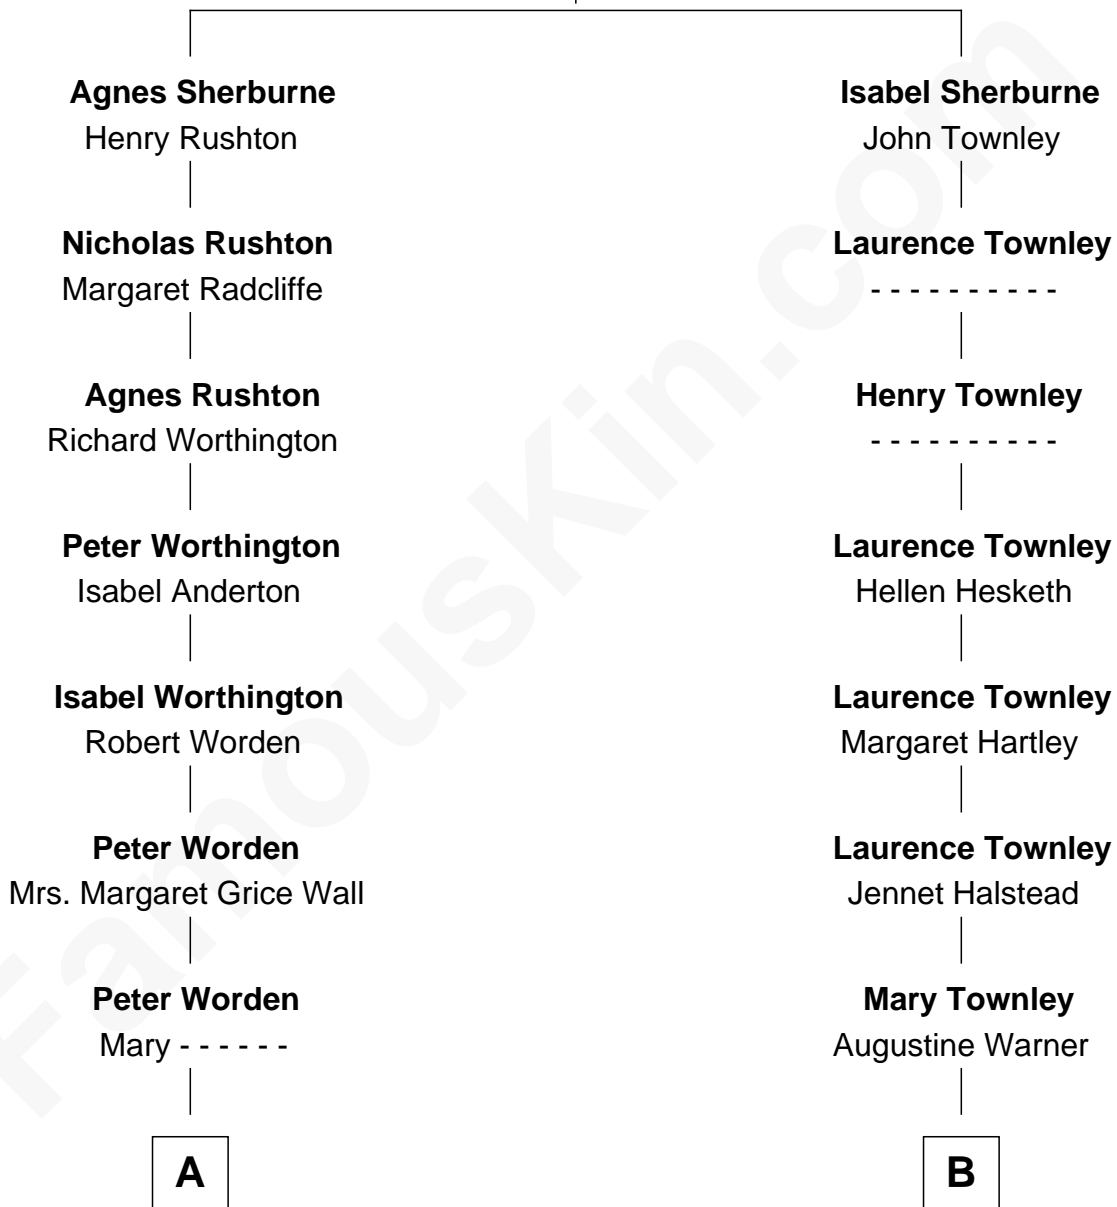

FamousKin.com Relationship Chart of

James Taylor

Singer-Songwriter

17th cousin 1 time removed of

Queen Elizabeth II

Queen of the United Kingdom

Richard Sherburne

Alice Hamerton

C

—
Dr. Isaac Montrose Taylor

Gertrude Arline Woodard

—
James Taylor

Singer-Songwriter

FamousKin.com