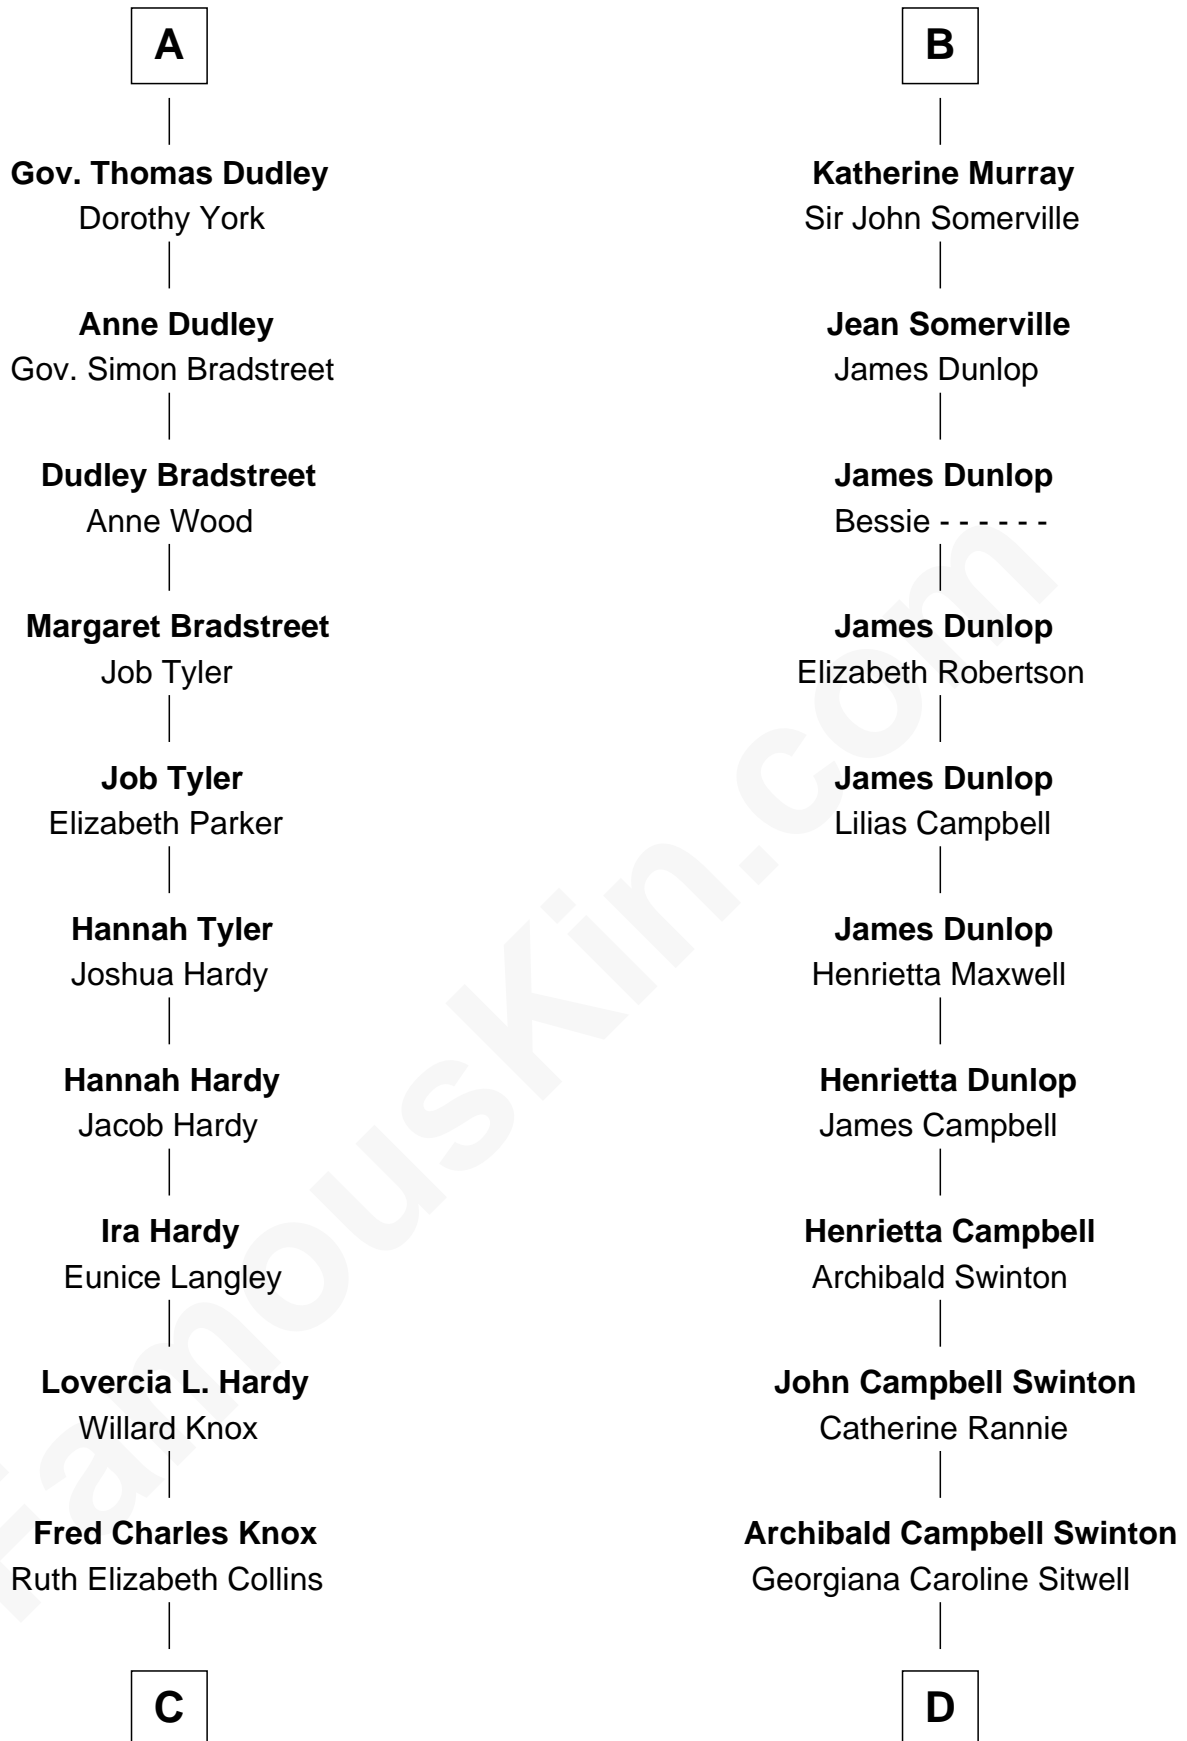

FamousKin.com Relationship Chart of

James Taylor
Singer-Songwriter

19th cousin 1 time removed of

Tilda Swinton
Movie Actress

Sir Thomas de Holand
Alice Fitzalan

Eleanor Holand
Edward Cherleton

Joyce Cherleton
Sir John Tiptoft

Joan Beaufort
James I, King of Scotland

James II, King of Scotland
Mary of Guelders

Mary Stewart of Scotland
James Hamilton

Elizabeth Hamilton
Matthew Stewart

Margaret Stewart
John Fleming

Margaret Fleming
Patrick Murray

B

C

Ella Angelique Knox
Henry Herman Woodard

Gertrude Arline Woodard
Dr. Isaac Montrose Taylor

James Taylor
Singer-Songwriter

D

George Sitwell Campbell Swinton
Elizabeth Ebsworth

Alan Henry Campbell Swinton
Mairora Beatrice Evelyn Rochfort Alers-Hankey