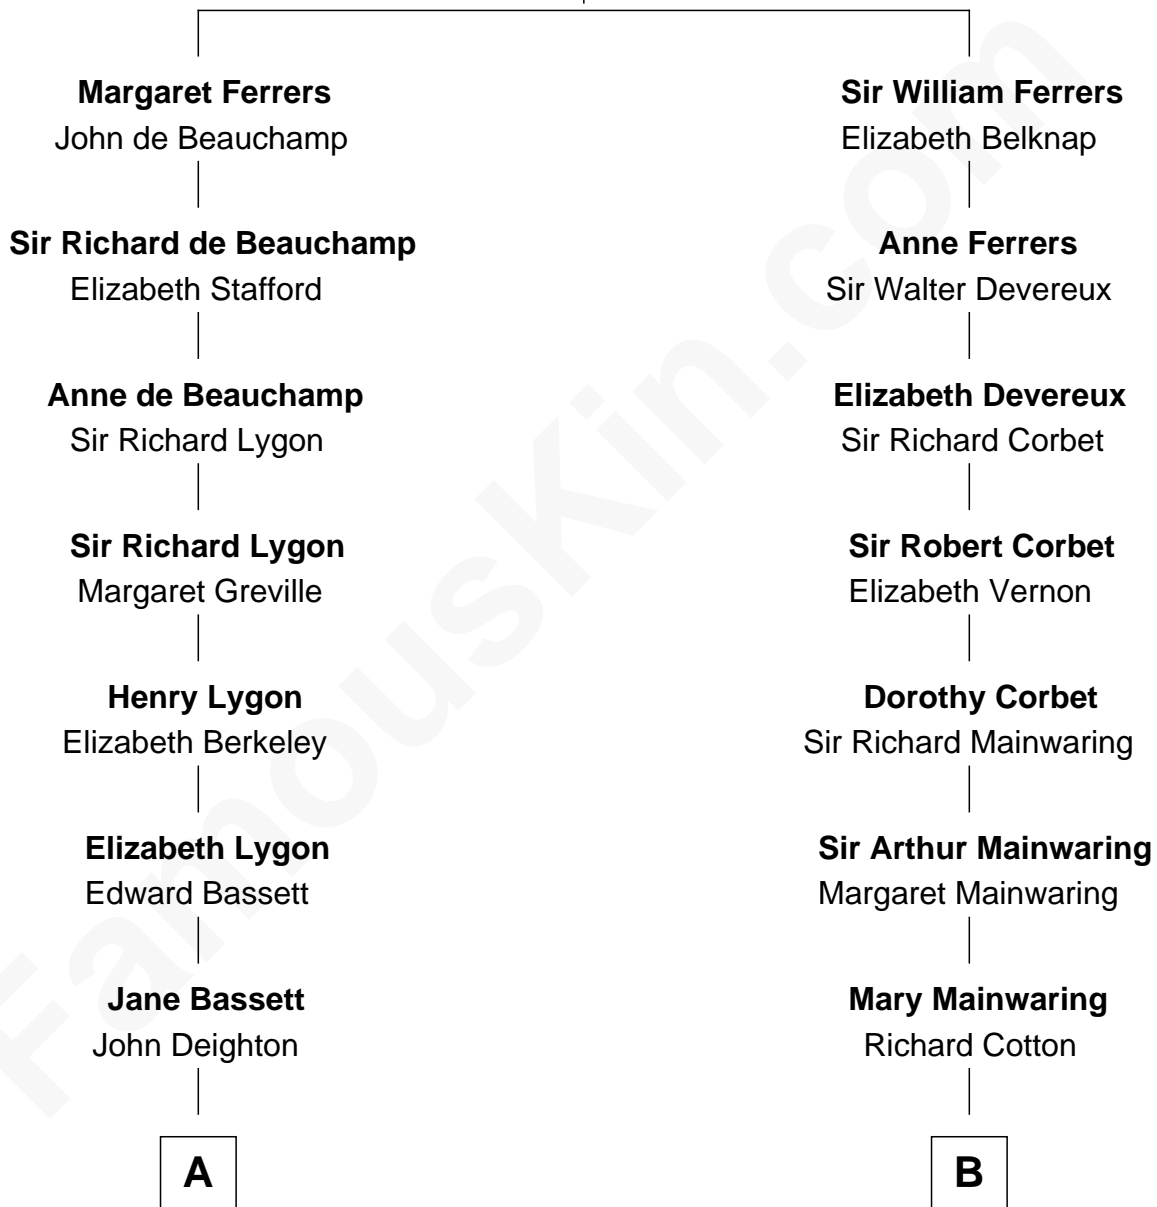

FamousKin.com Relationship Chart of

James Taylor

Singer-Songwriter

17th cousin 1 time removed of

Henry Sturgis Morgan

Co-Founder of Morgan Stanley

Sir Edmund Ferrers

Ellen Roche

C

—
Dr. Isaac Montrose Taylor

Gertrude Arline Woodard

—
James Taylor

Singer-Songwriter

FamousKin.com