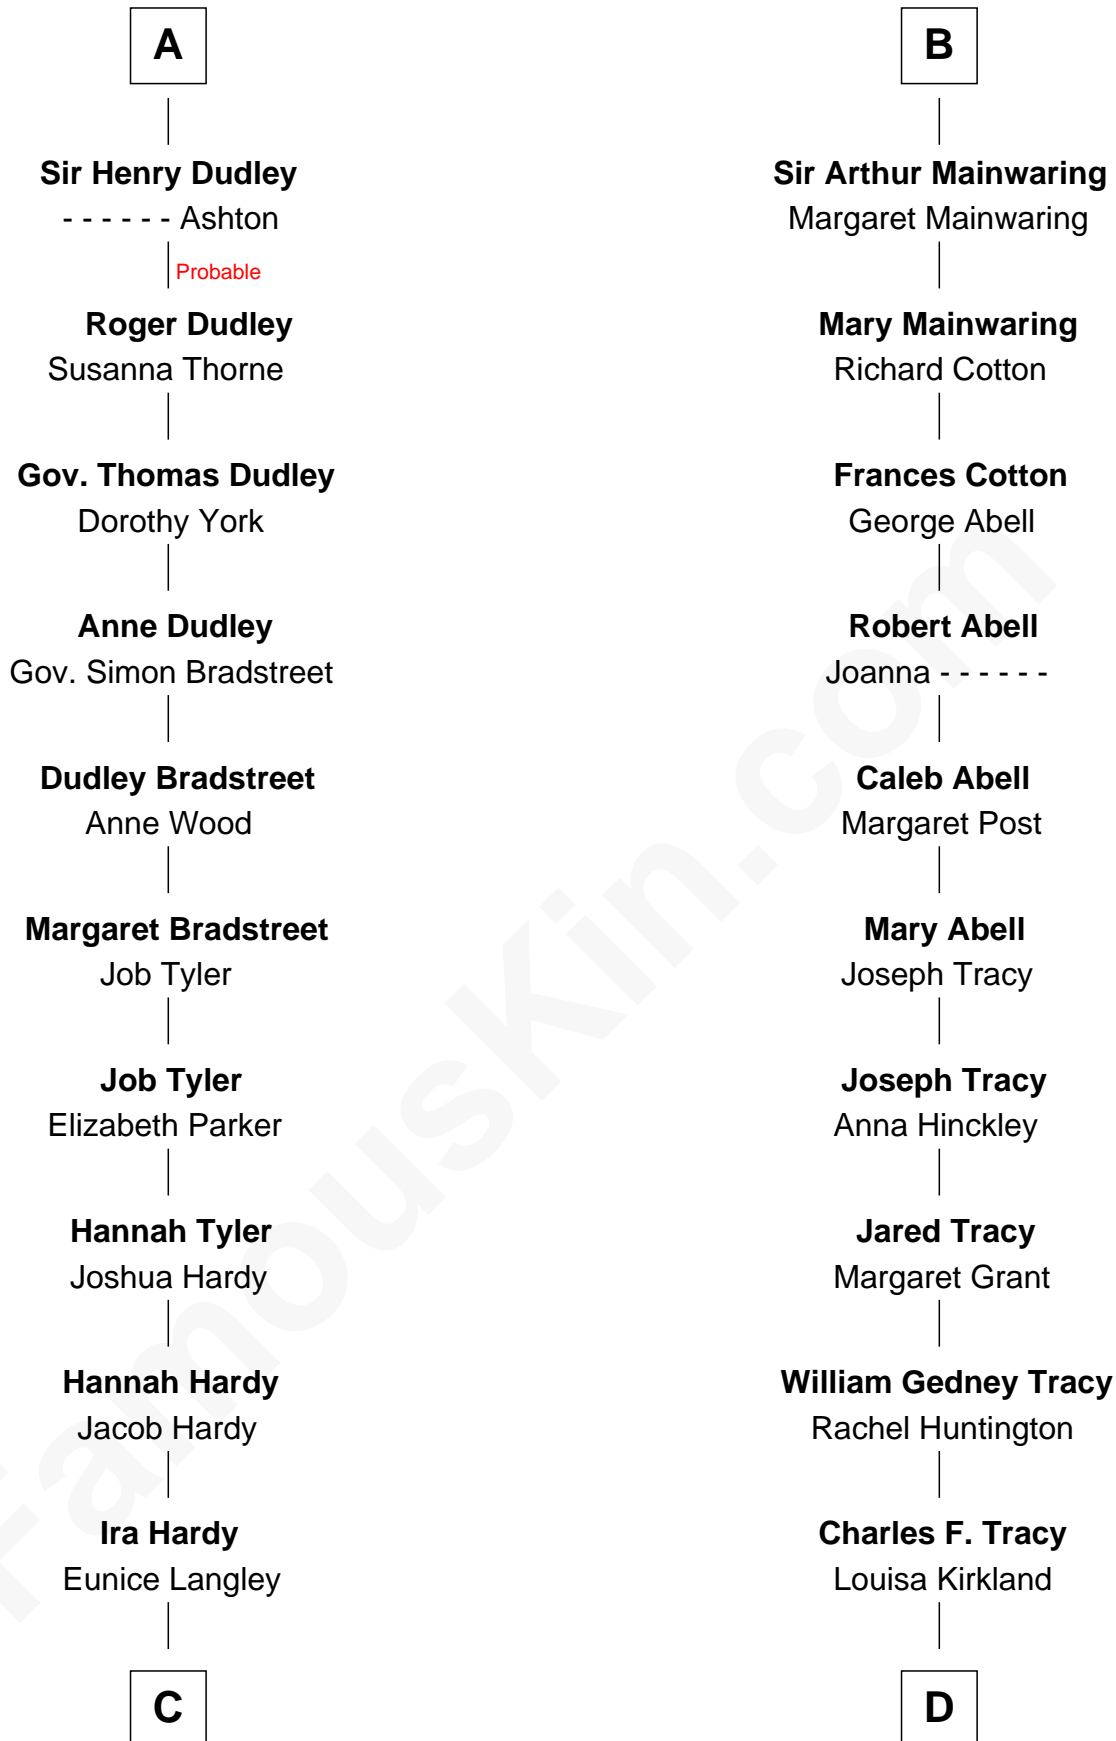

FamousKin.com Relationship Chart of

James Taylor

Singer-Songwriter

19th cousin 2 times removed of

Henry Sturgis Morgan

Co-Founder of Morgan Stanley

Sir William de Ros
Margery de Badlesmere

Thomas de Ros
Beatrice de Stafford

Margaret de Ros
Sir Reynold Grey

Margaret Grey
Sir William Bonville

William Bonville
Elizabeth Harington

William Bonville
Katherine Neville

Cecily Bonville
Thomas Grey

Cecily Grey
Sir John Sutton

A

Maud de Roos
John de Welles

Anne de Welles
James Butler

James Butler
Joan Beauchamp

Elizabeth Butler
John Talbot

Ann Talbot
Sir Henry Vernon

Elizabeth Vernon
Sir Robert Corbet

Dorothy Corbet
Sir Richard Mainwaring

B

C

Lovercia L. Hardy

Willard Knox

Fred Charles Knox

Ruth Elizabeth Collins

Ella Angelique Knox

Henry Herman Woodard

Gertrude Arline Woodard

Dr. Isaac Montrose Taylor