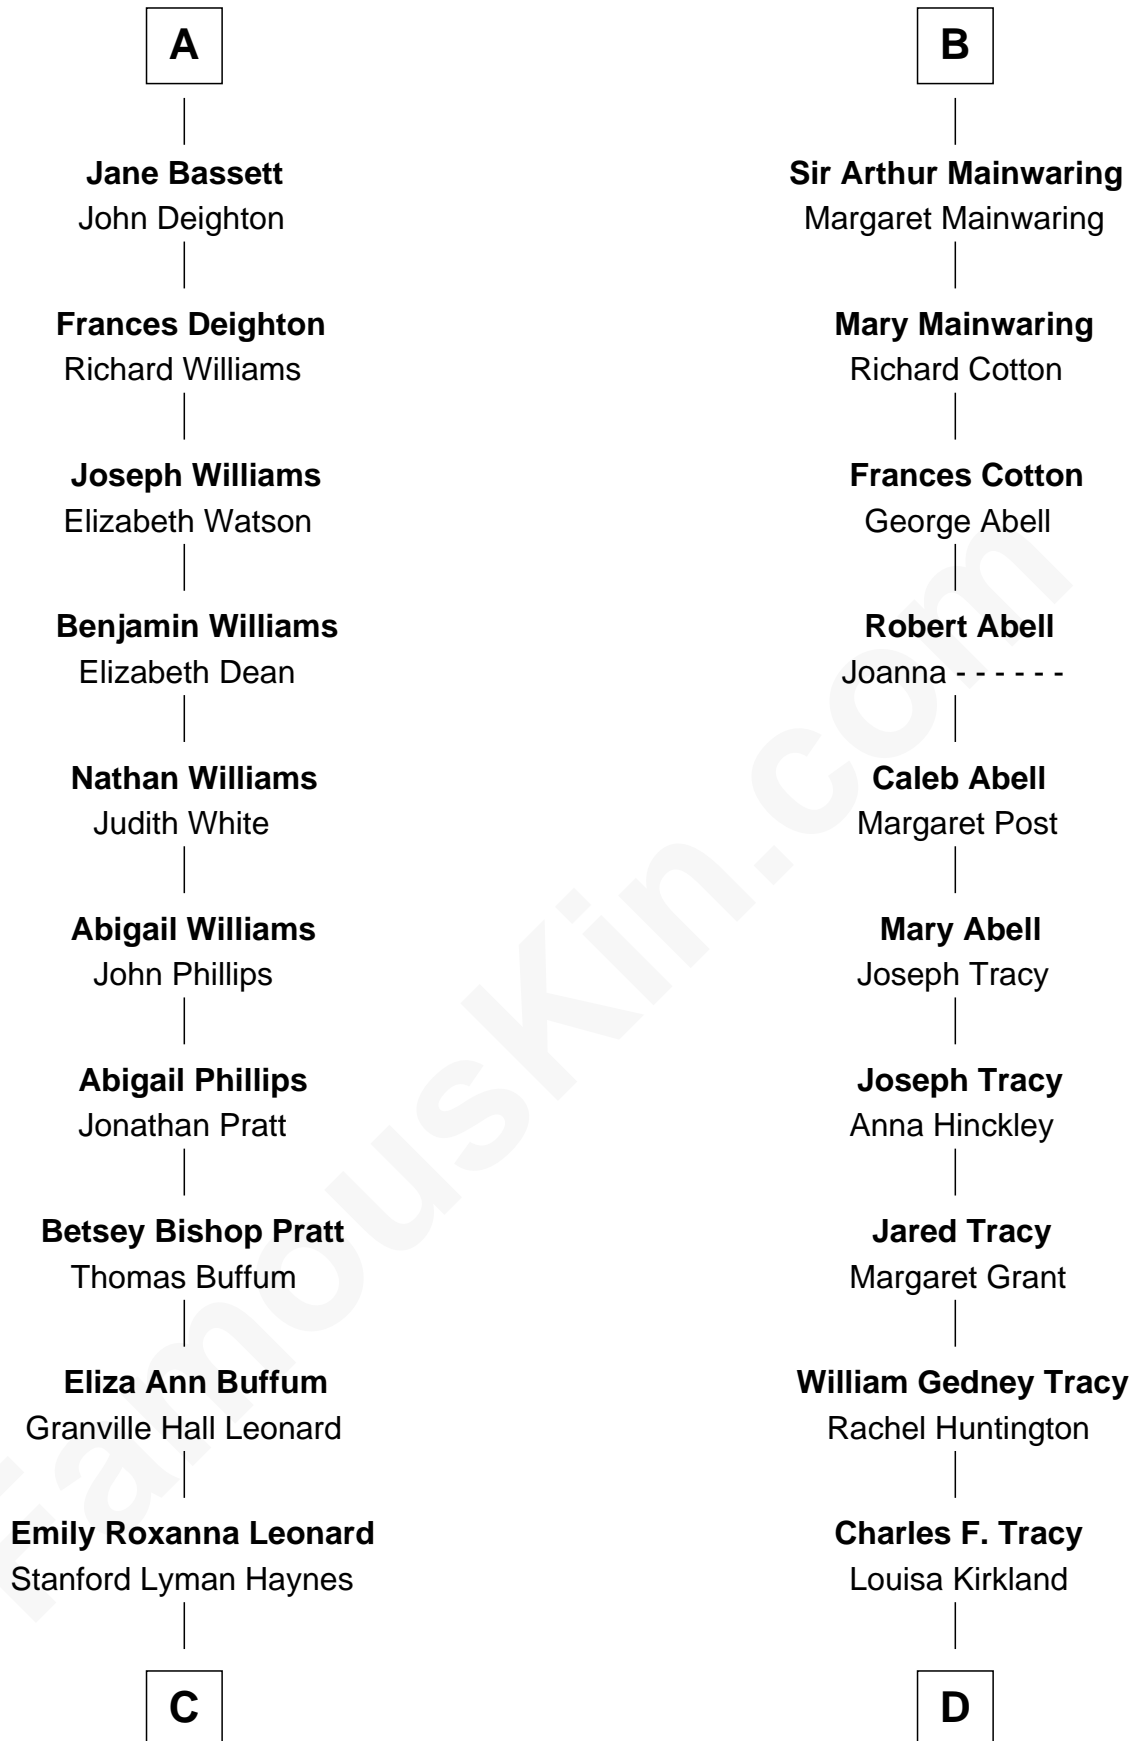

FamousKin.com Relationship Chart of

James Taylor

Singer-Songwriter

19th cousin of

Henry Sturgis Morgan

Co-Founder of Morgan Stanley

C

Theodosia Haynes

Alexander Taylor

Dr. Isaac Montrose Taylor

Gertrude Arline Woodard

James Taylor

Singer-Songwriter

D

Frances Louisa Tracy

John Pierpont Morgan